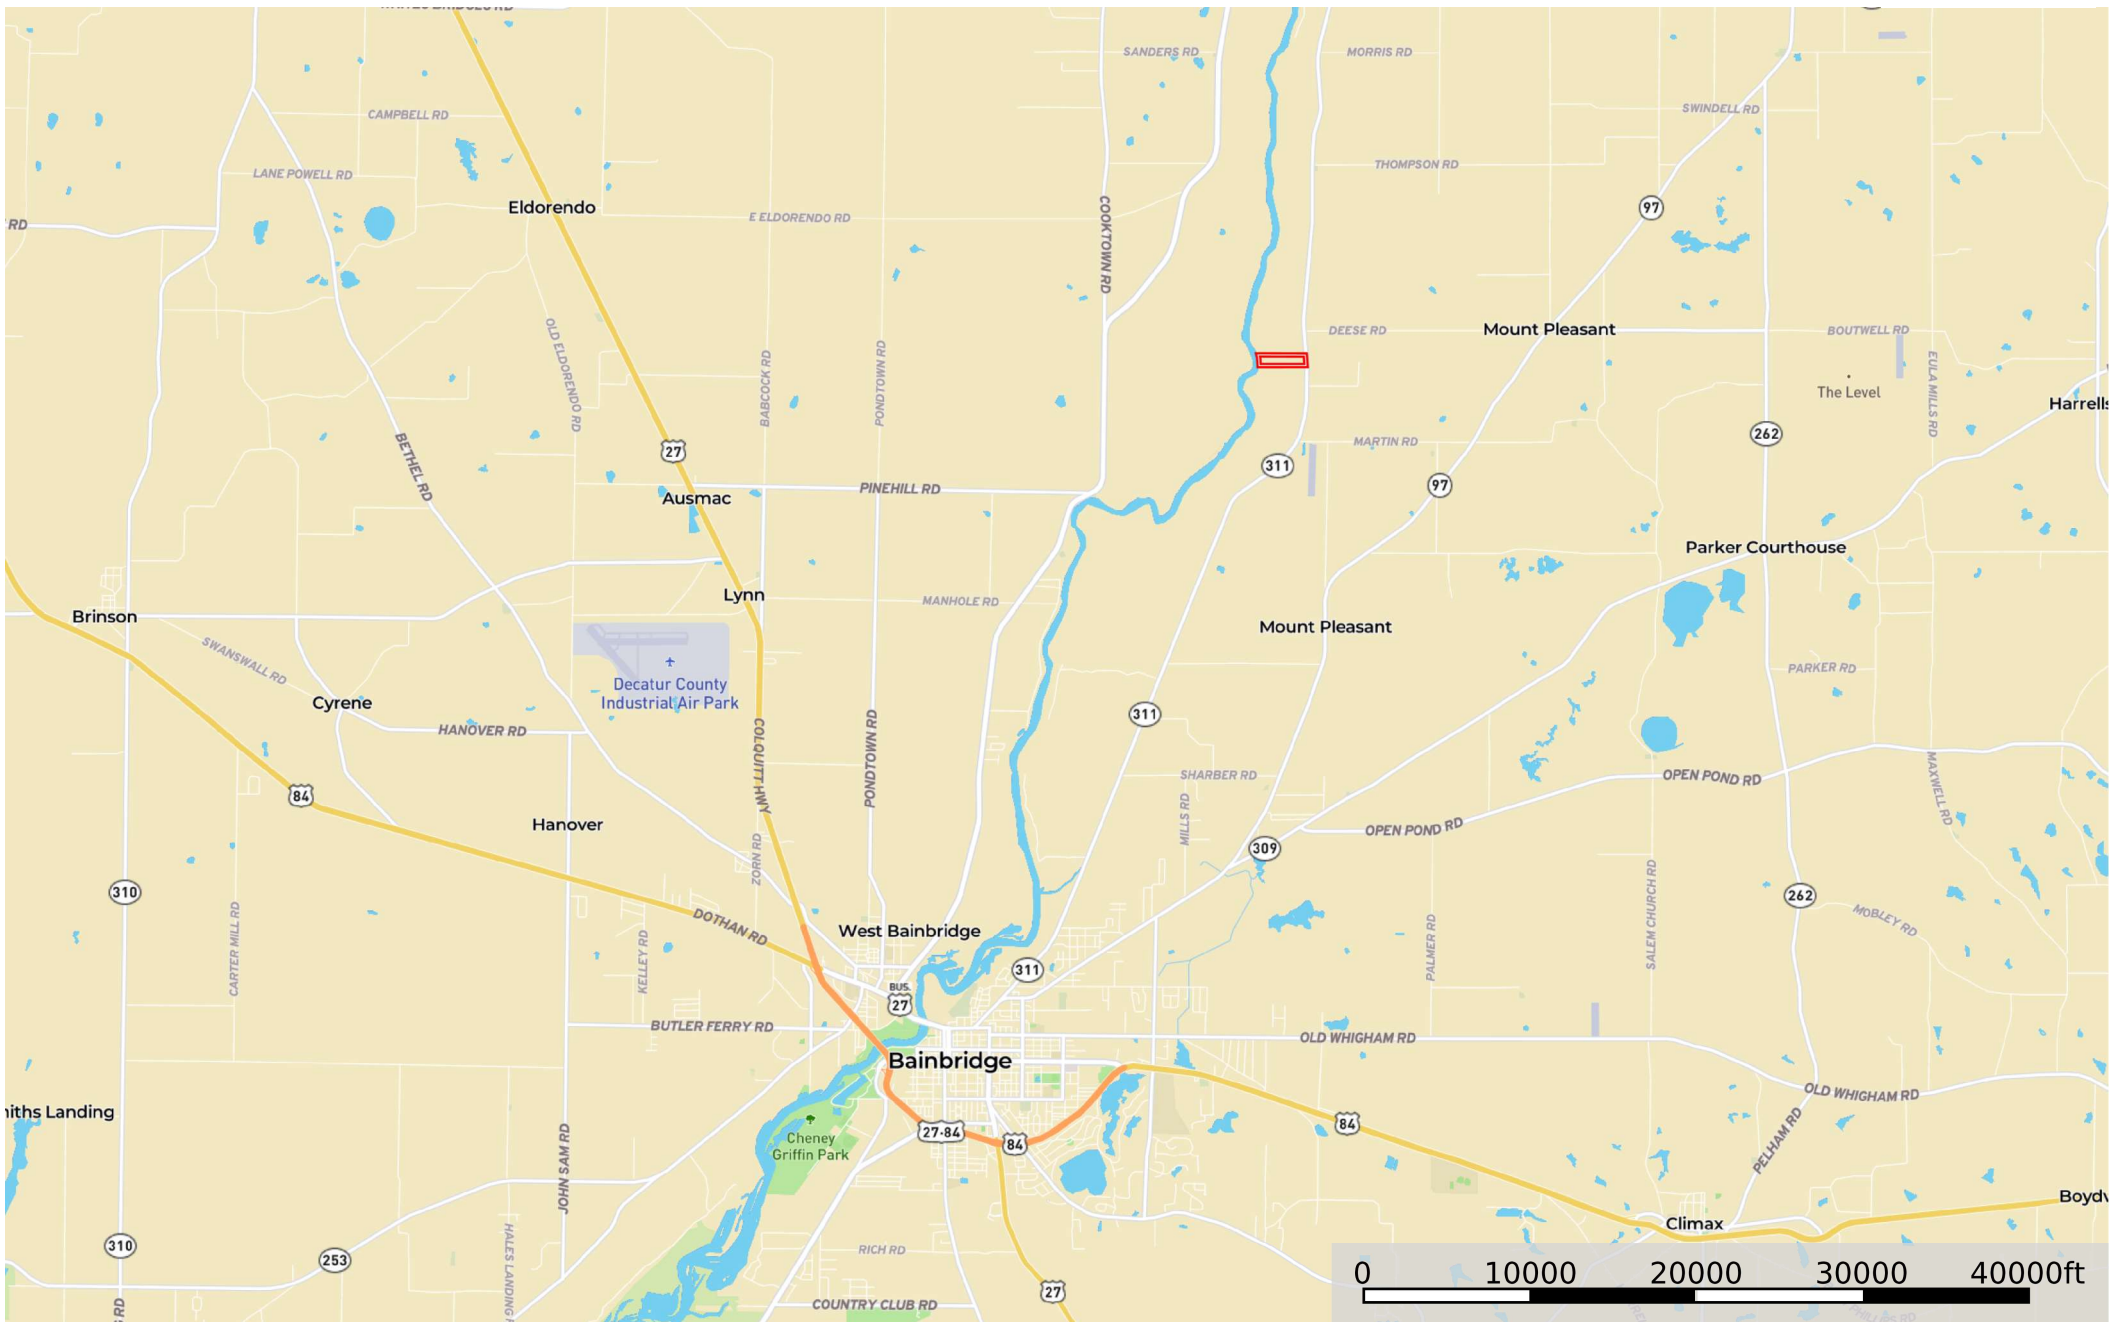

# Ogle Farms - Flint River

Decatur County, Georgia, 42 AC +/-

Boundary