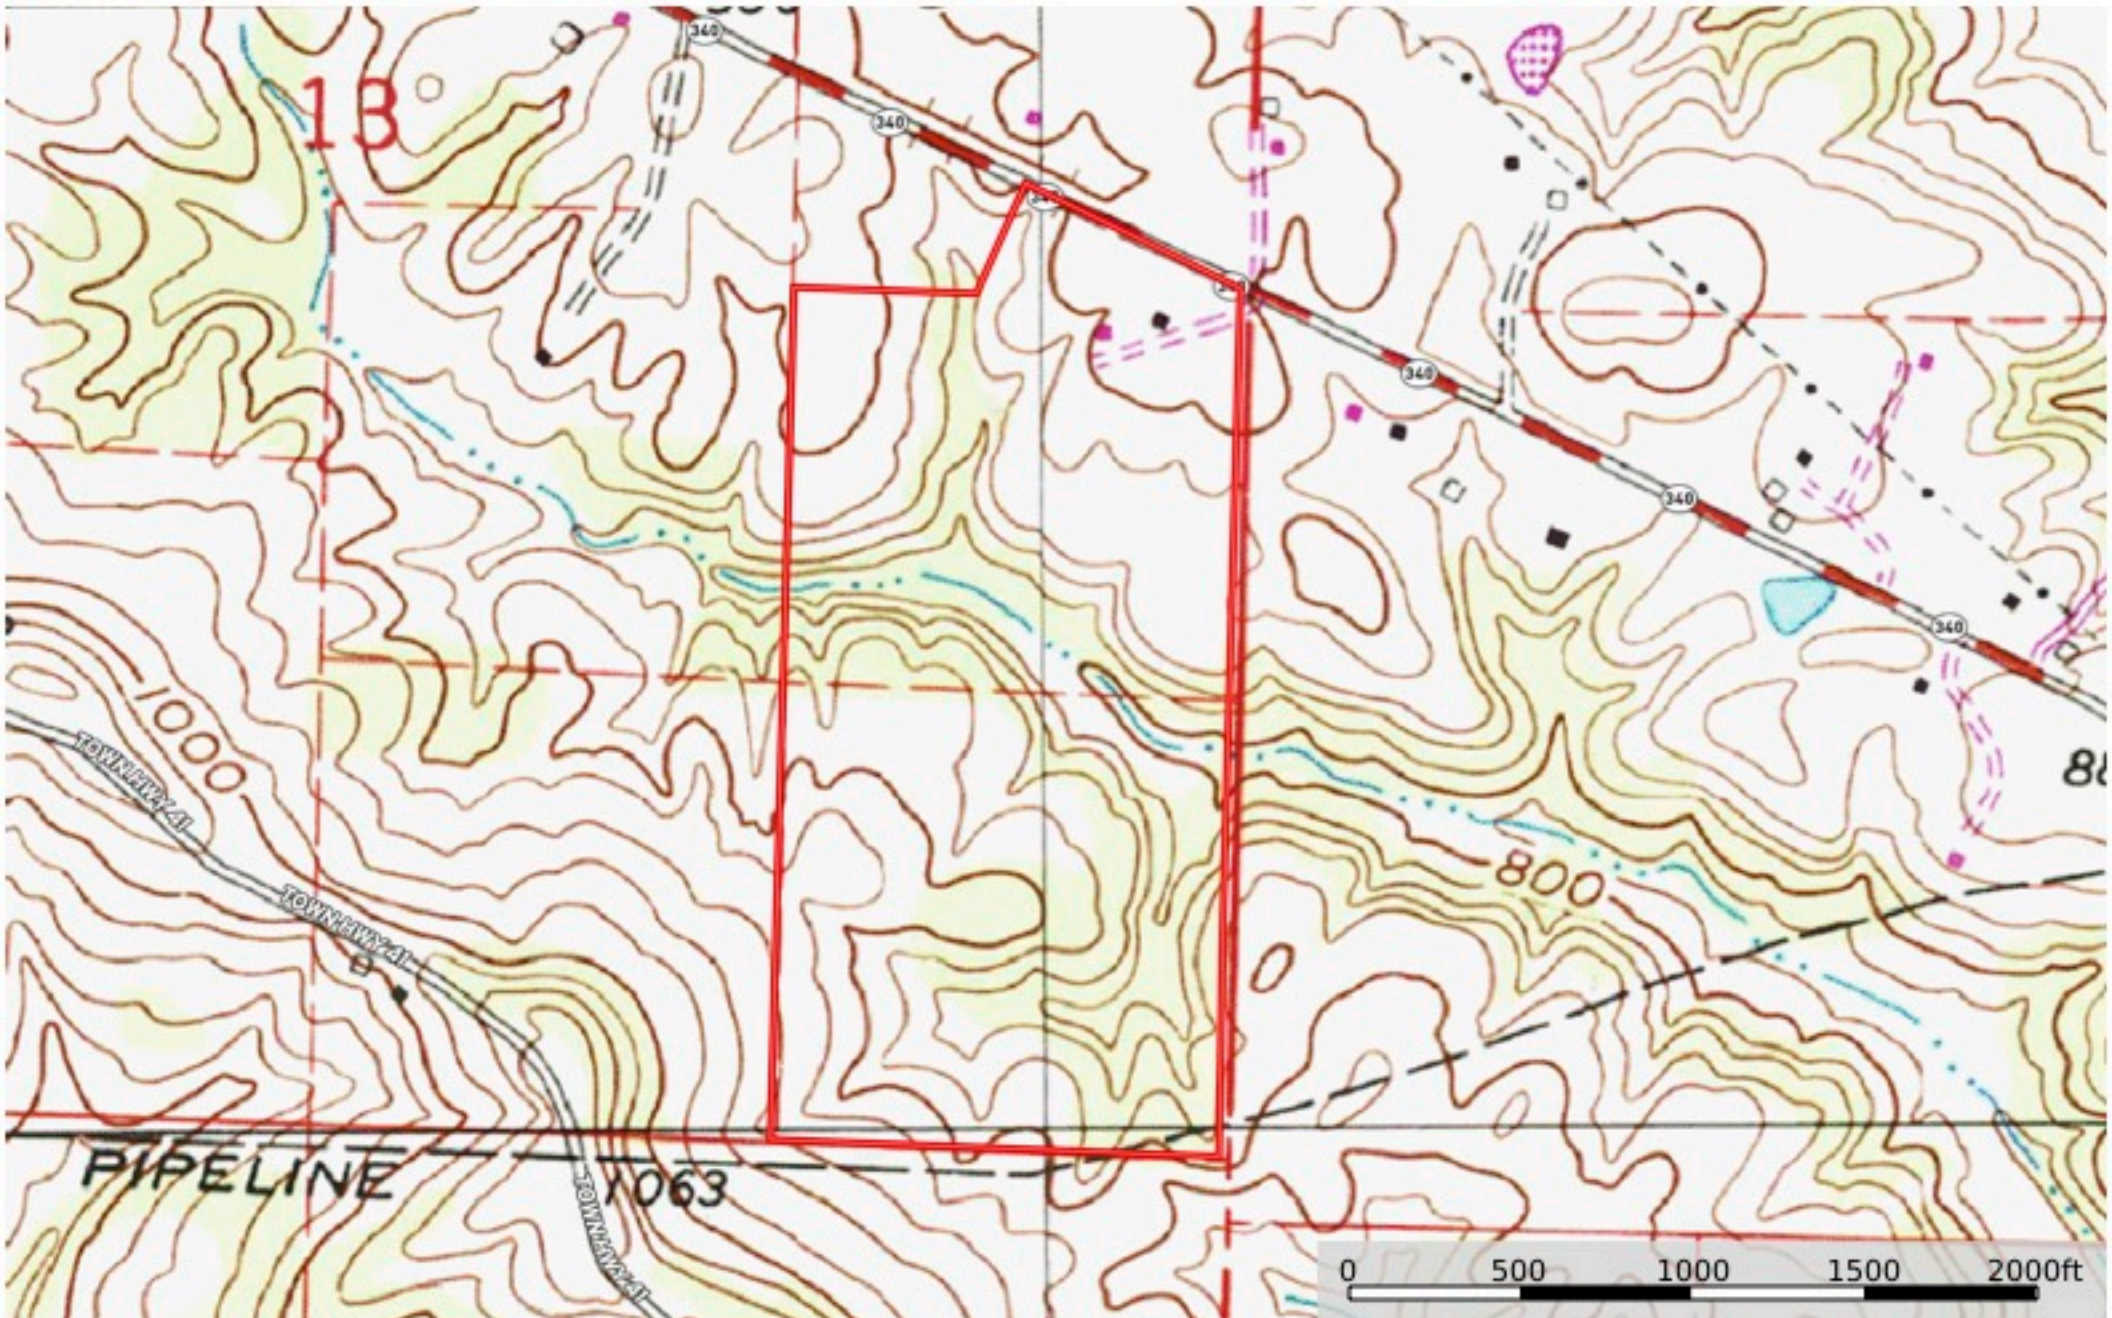

Belle Valley Rd 77

Noble County, Ohio, 77 AC +/-

□ Boundary