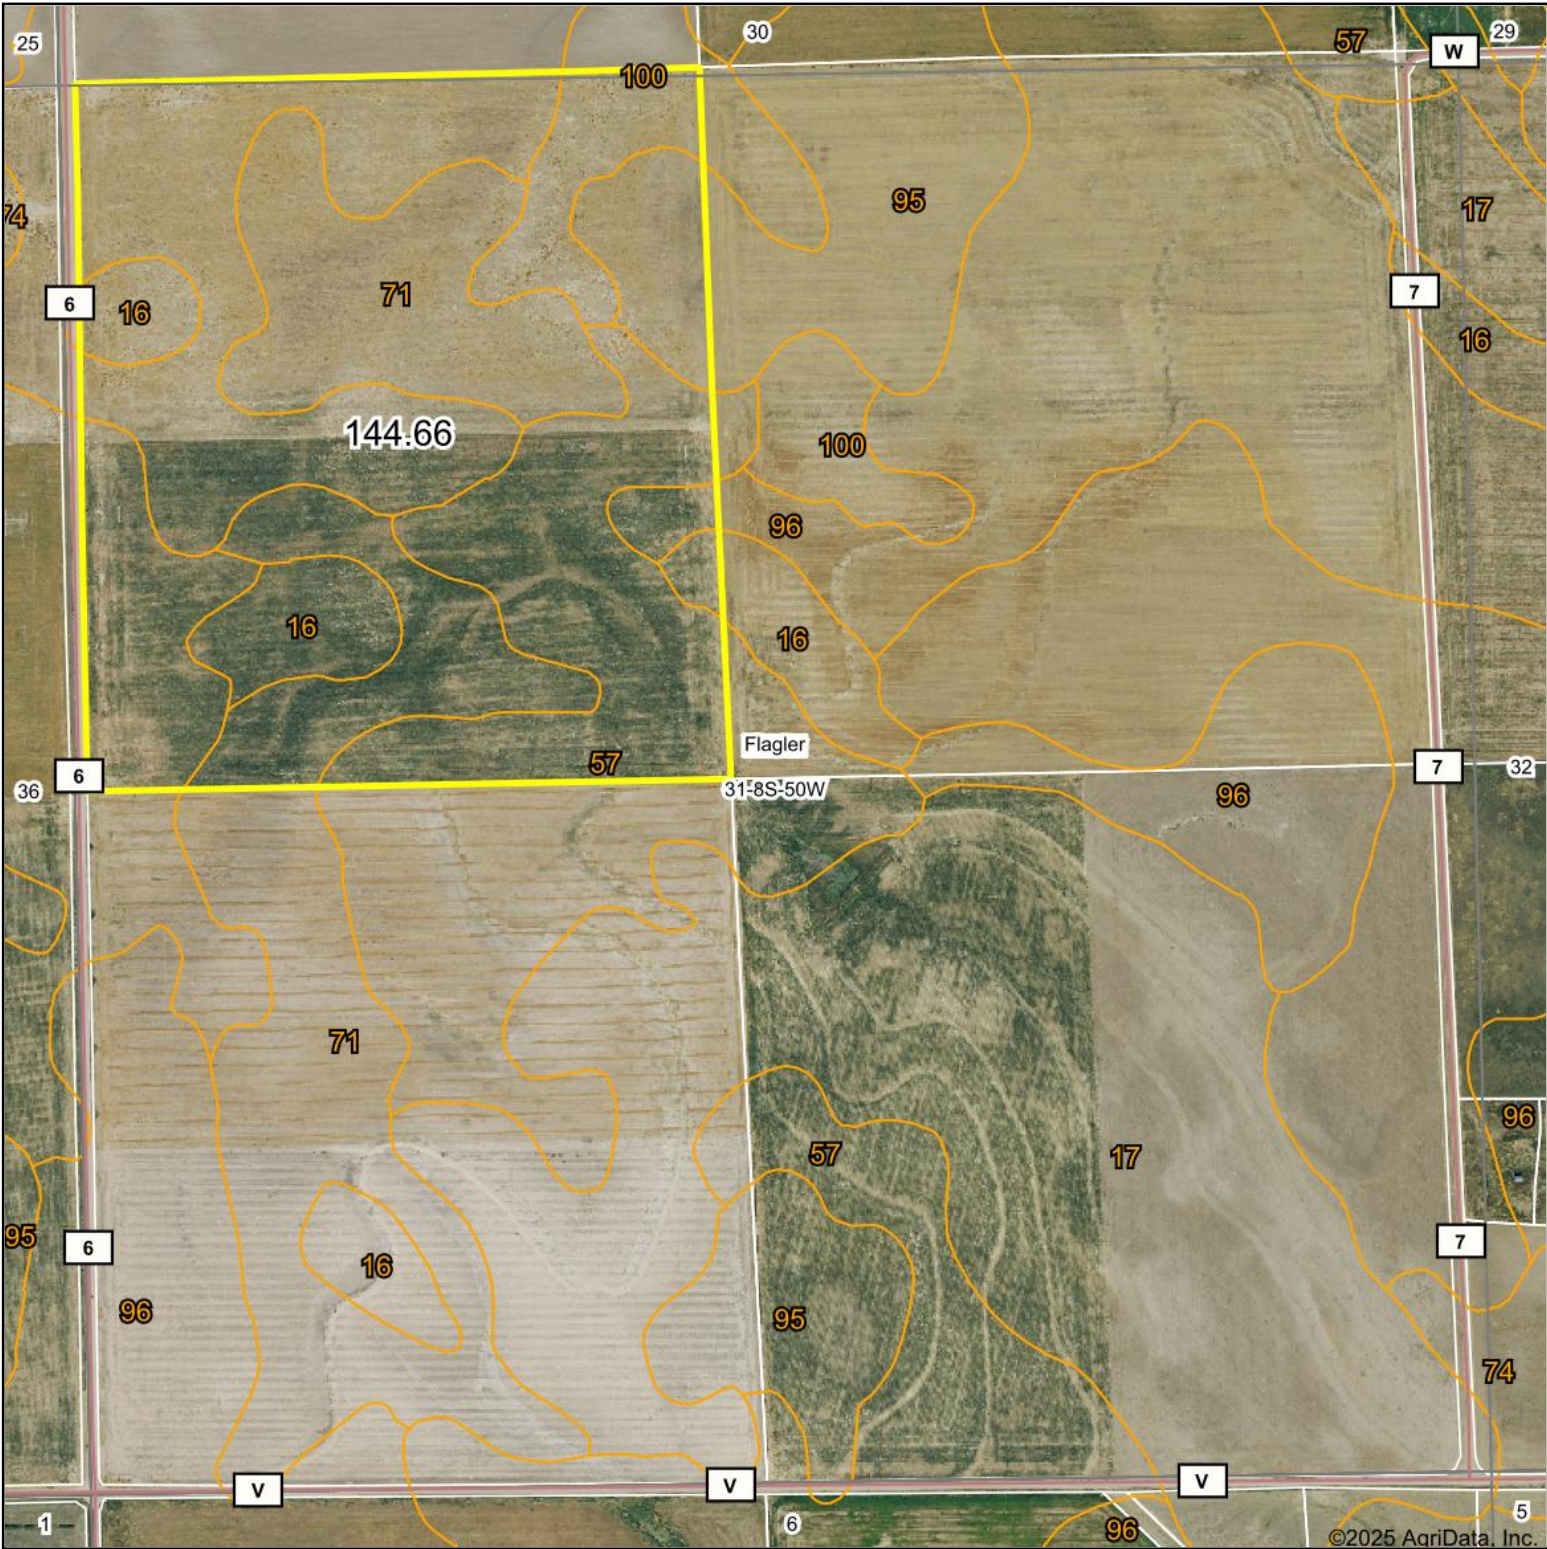

Aerial Map

©2025 AgriData, Inc.

Boundary Center: 39.312792, -103.039000

31-8S-50W
Kit Carson County
Colorado

Maps Provided By:
surety
CUSTOMIZED ONLINE MAPPING
© AgriData, Inc. 2023 www.AgriDataInc.com

11/12/2025

Field borders provided by Farm Service Agency as of 5/21/2008.