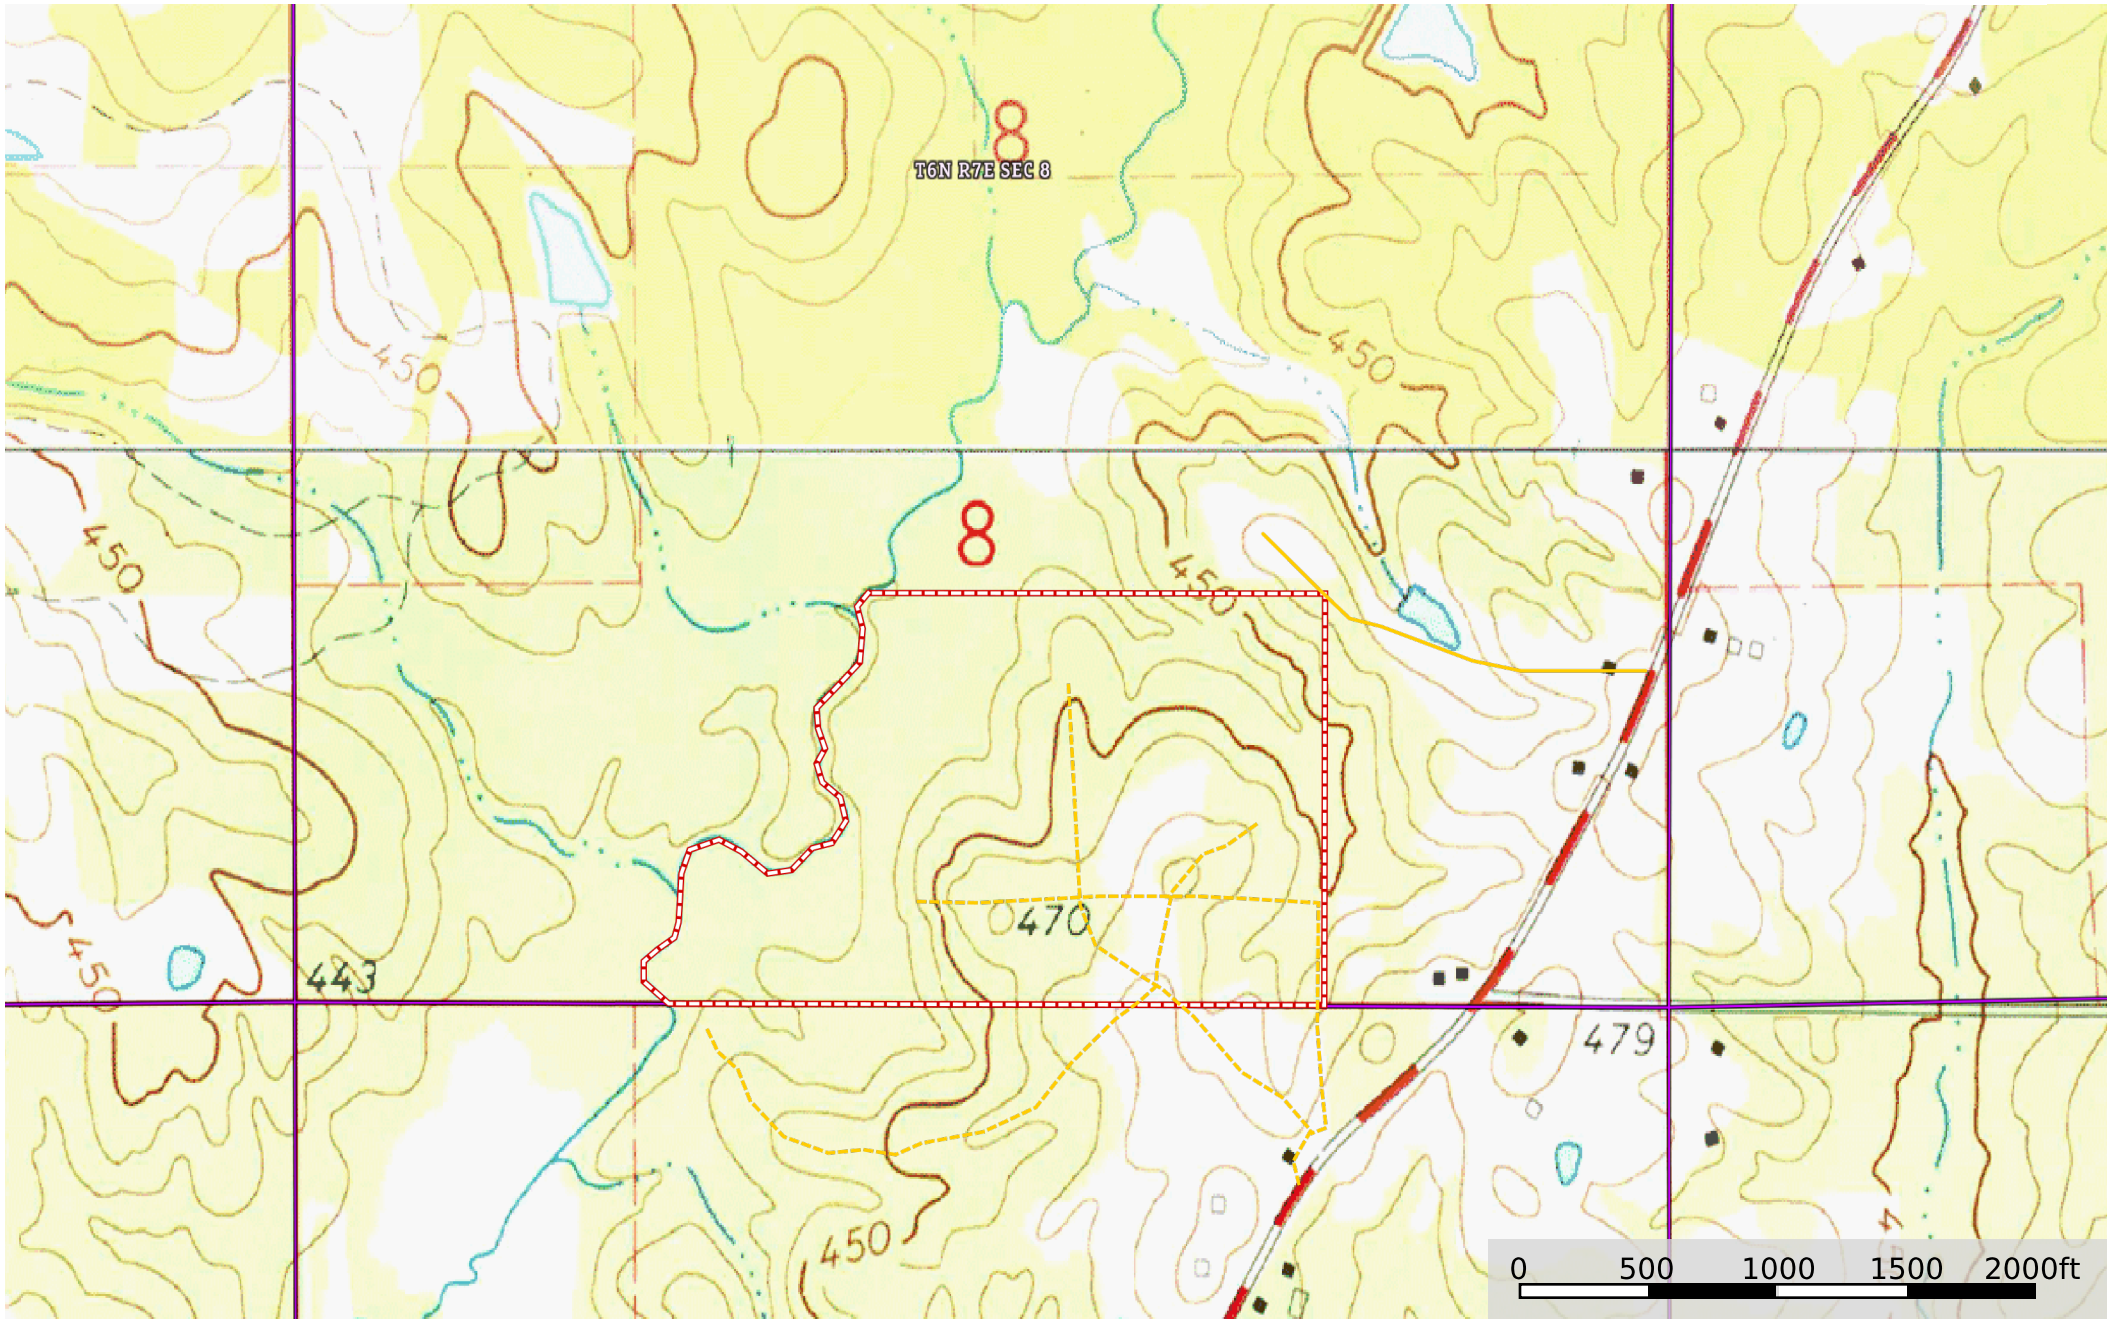

Lincoln 65 Wright

Lincoln County, Mississippi, 65 AC +/-

--- Road / Trail — Primary Road ▭ Boundary