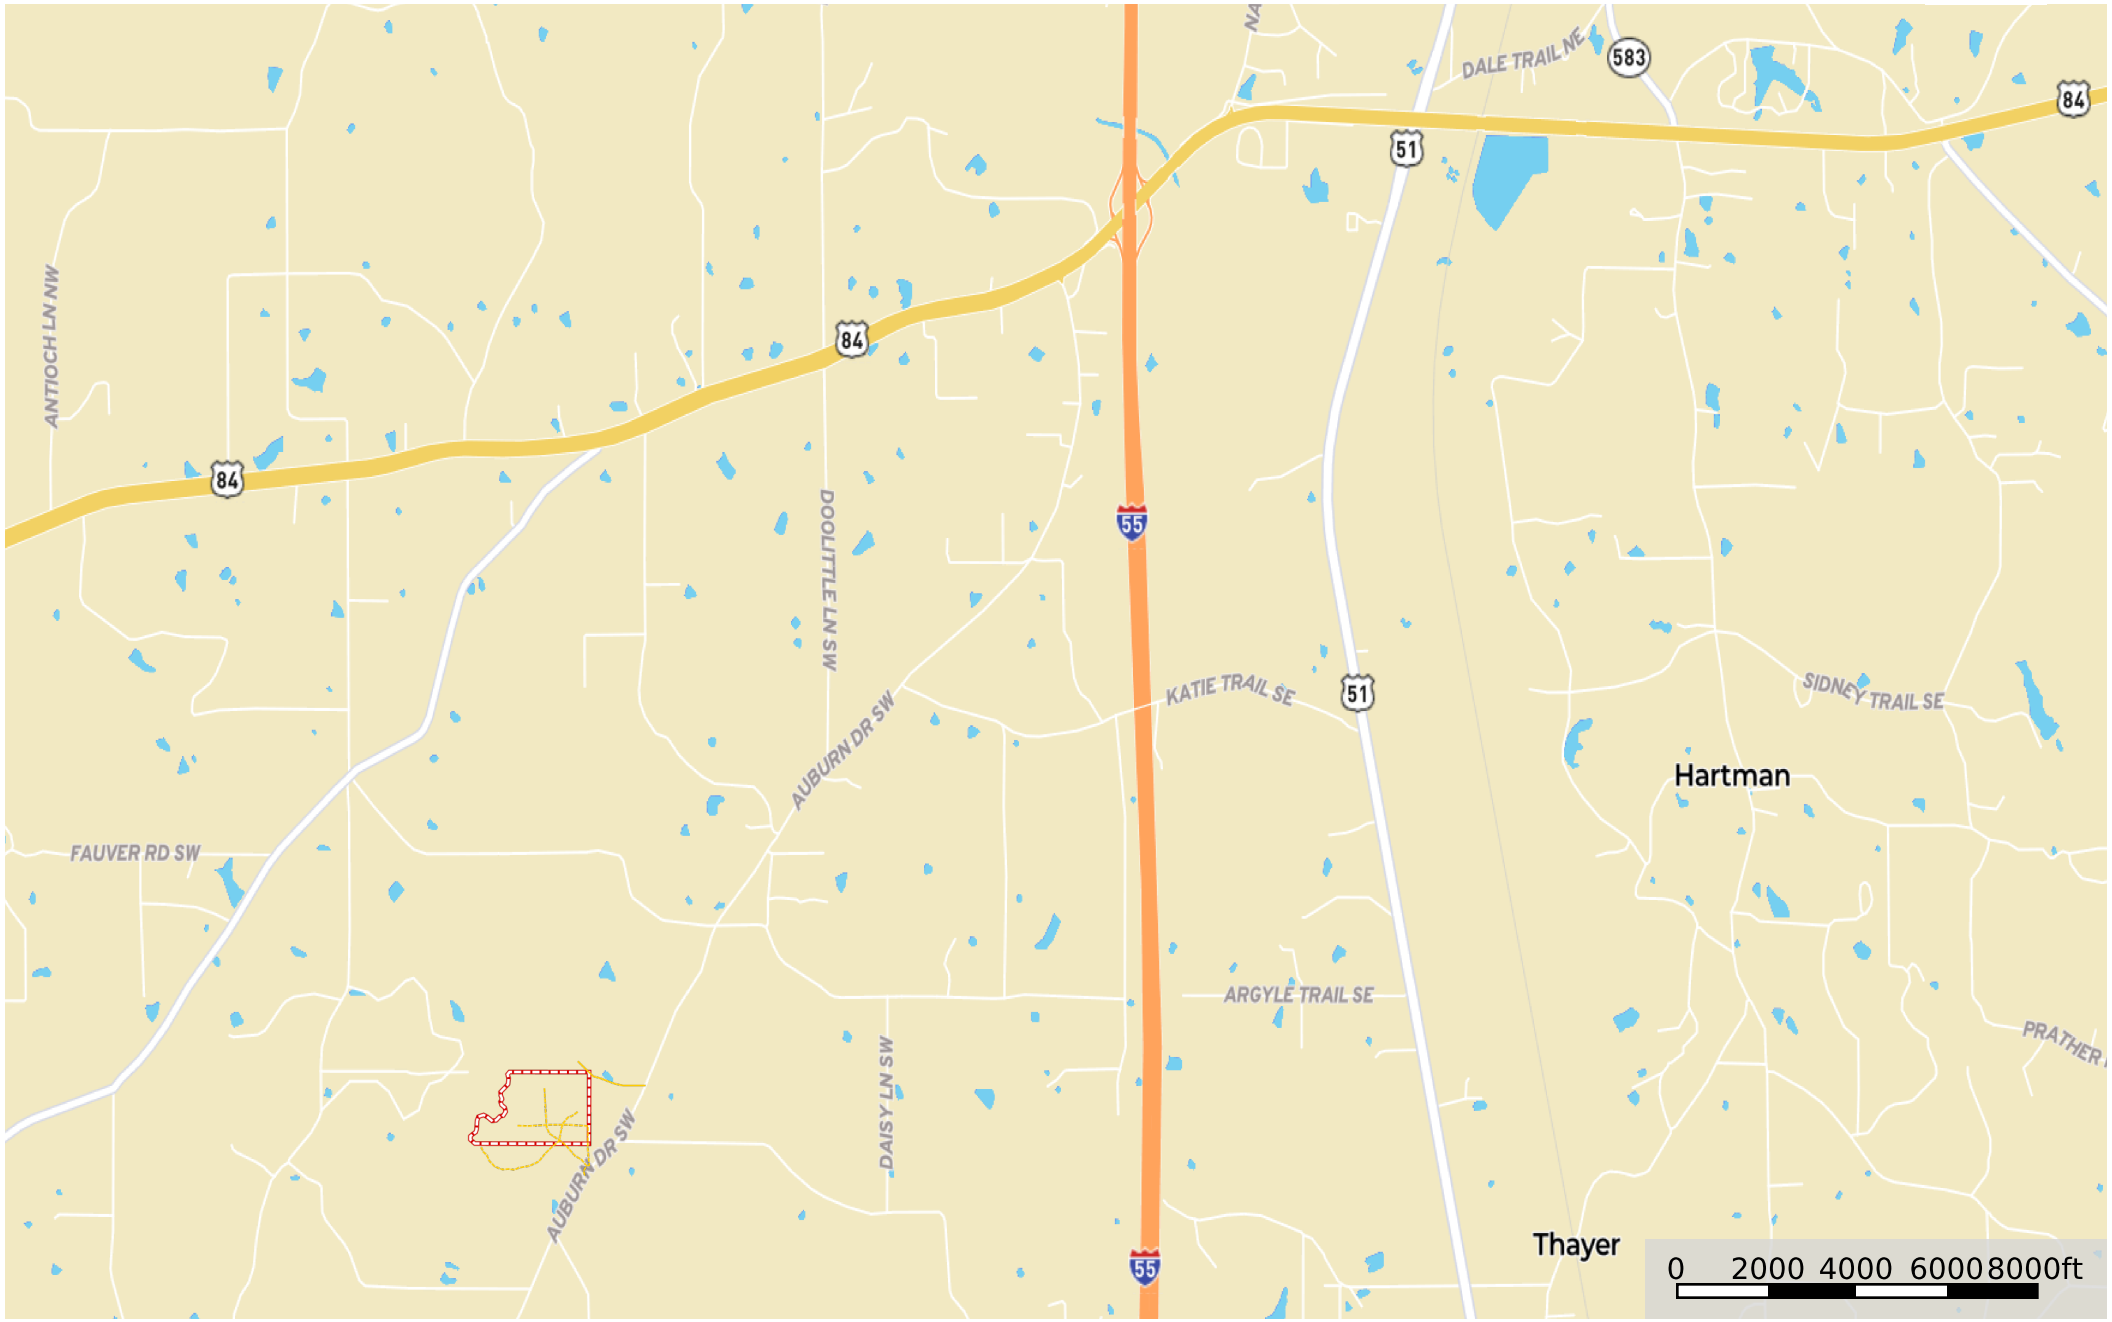

# Lincoln 65 Wright

Lincoln County, Mississippi, 65 AC +/-

--- Road / Trail    — Primary Road    ▭ Boundary