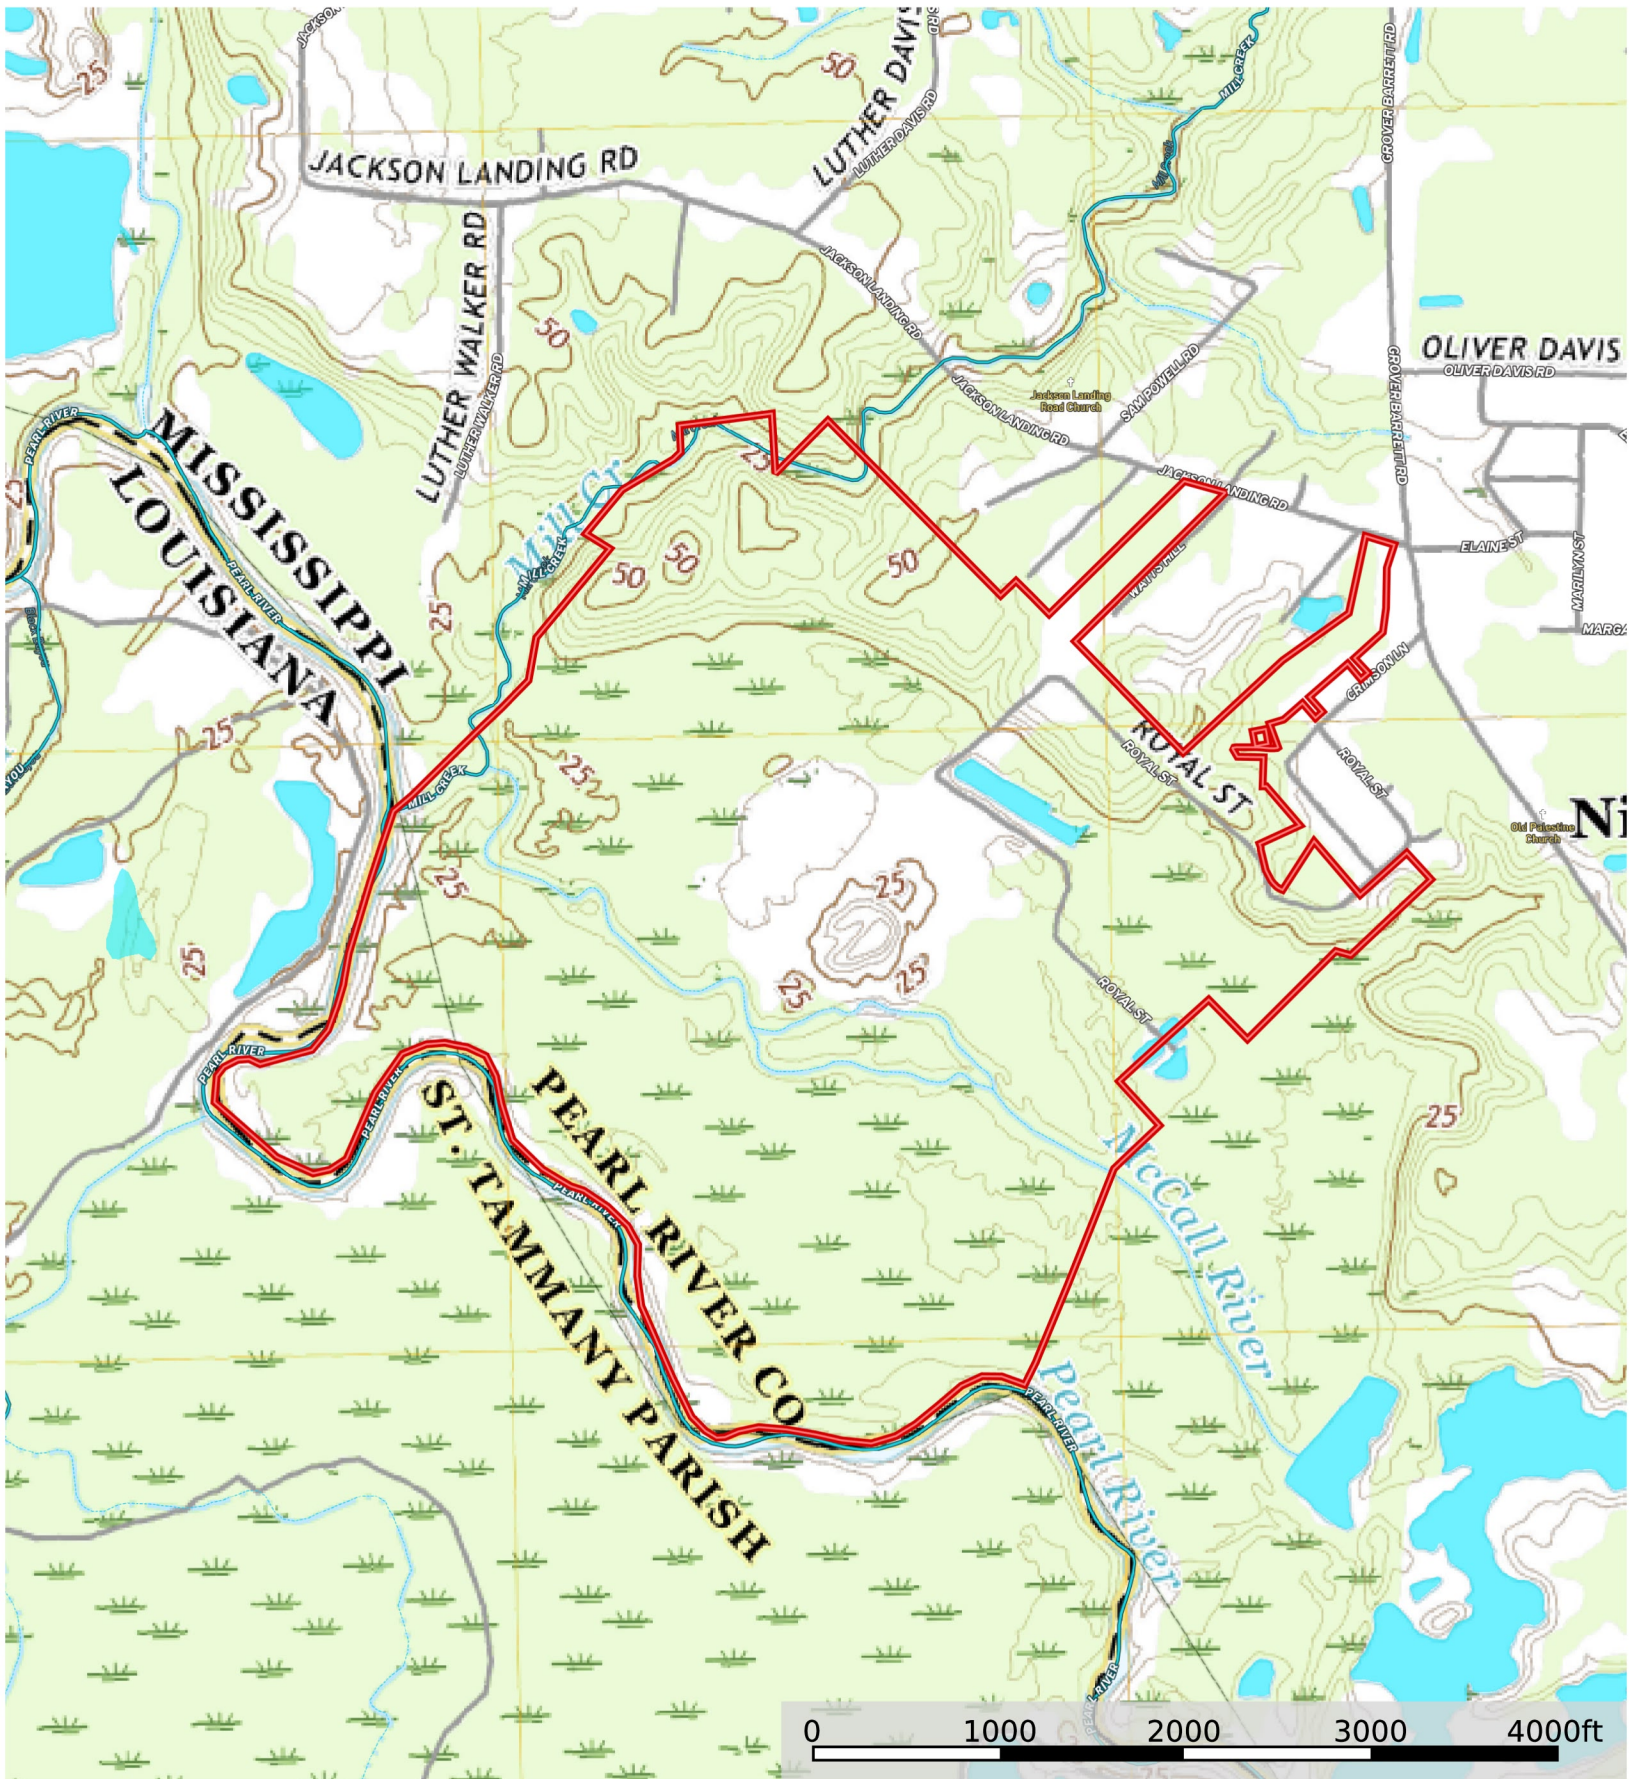

Jackson Landing

Pearl River County, Mississippi, 415 AC +/-

- Boundary UNDIVIDED
- Stream, Intermittent
- River/Creek
- Water Body

The information contained herein was obtained from sources deemed to be reliable. Land id® Services makes no warranties or guarantees as to the completeness or accuracy thereof.