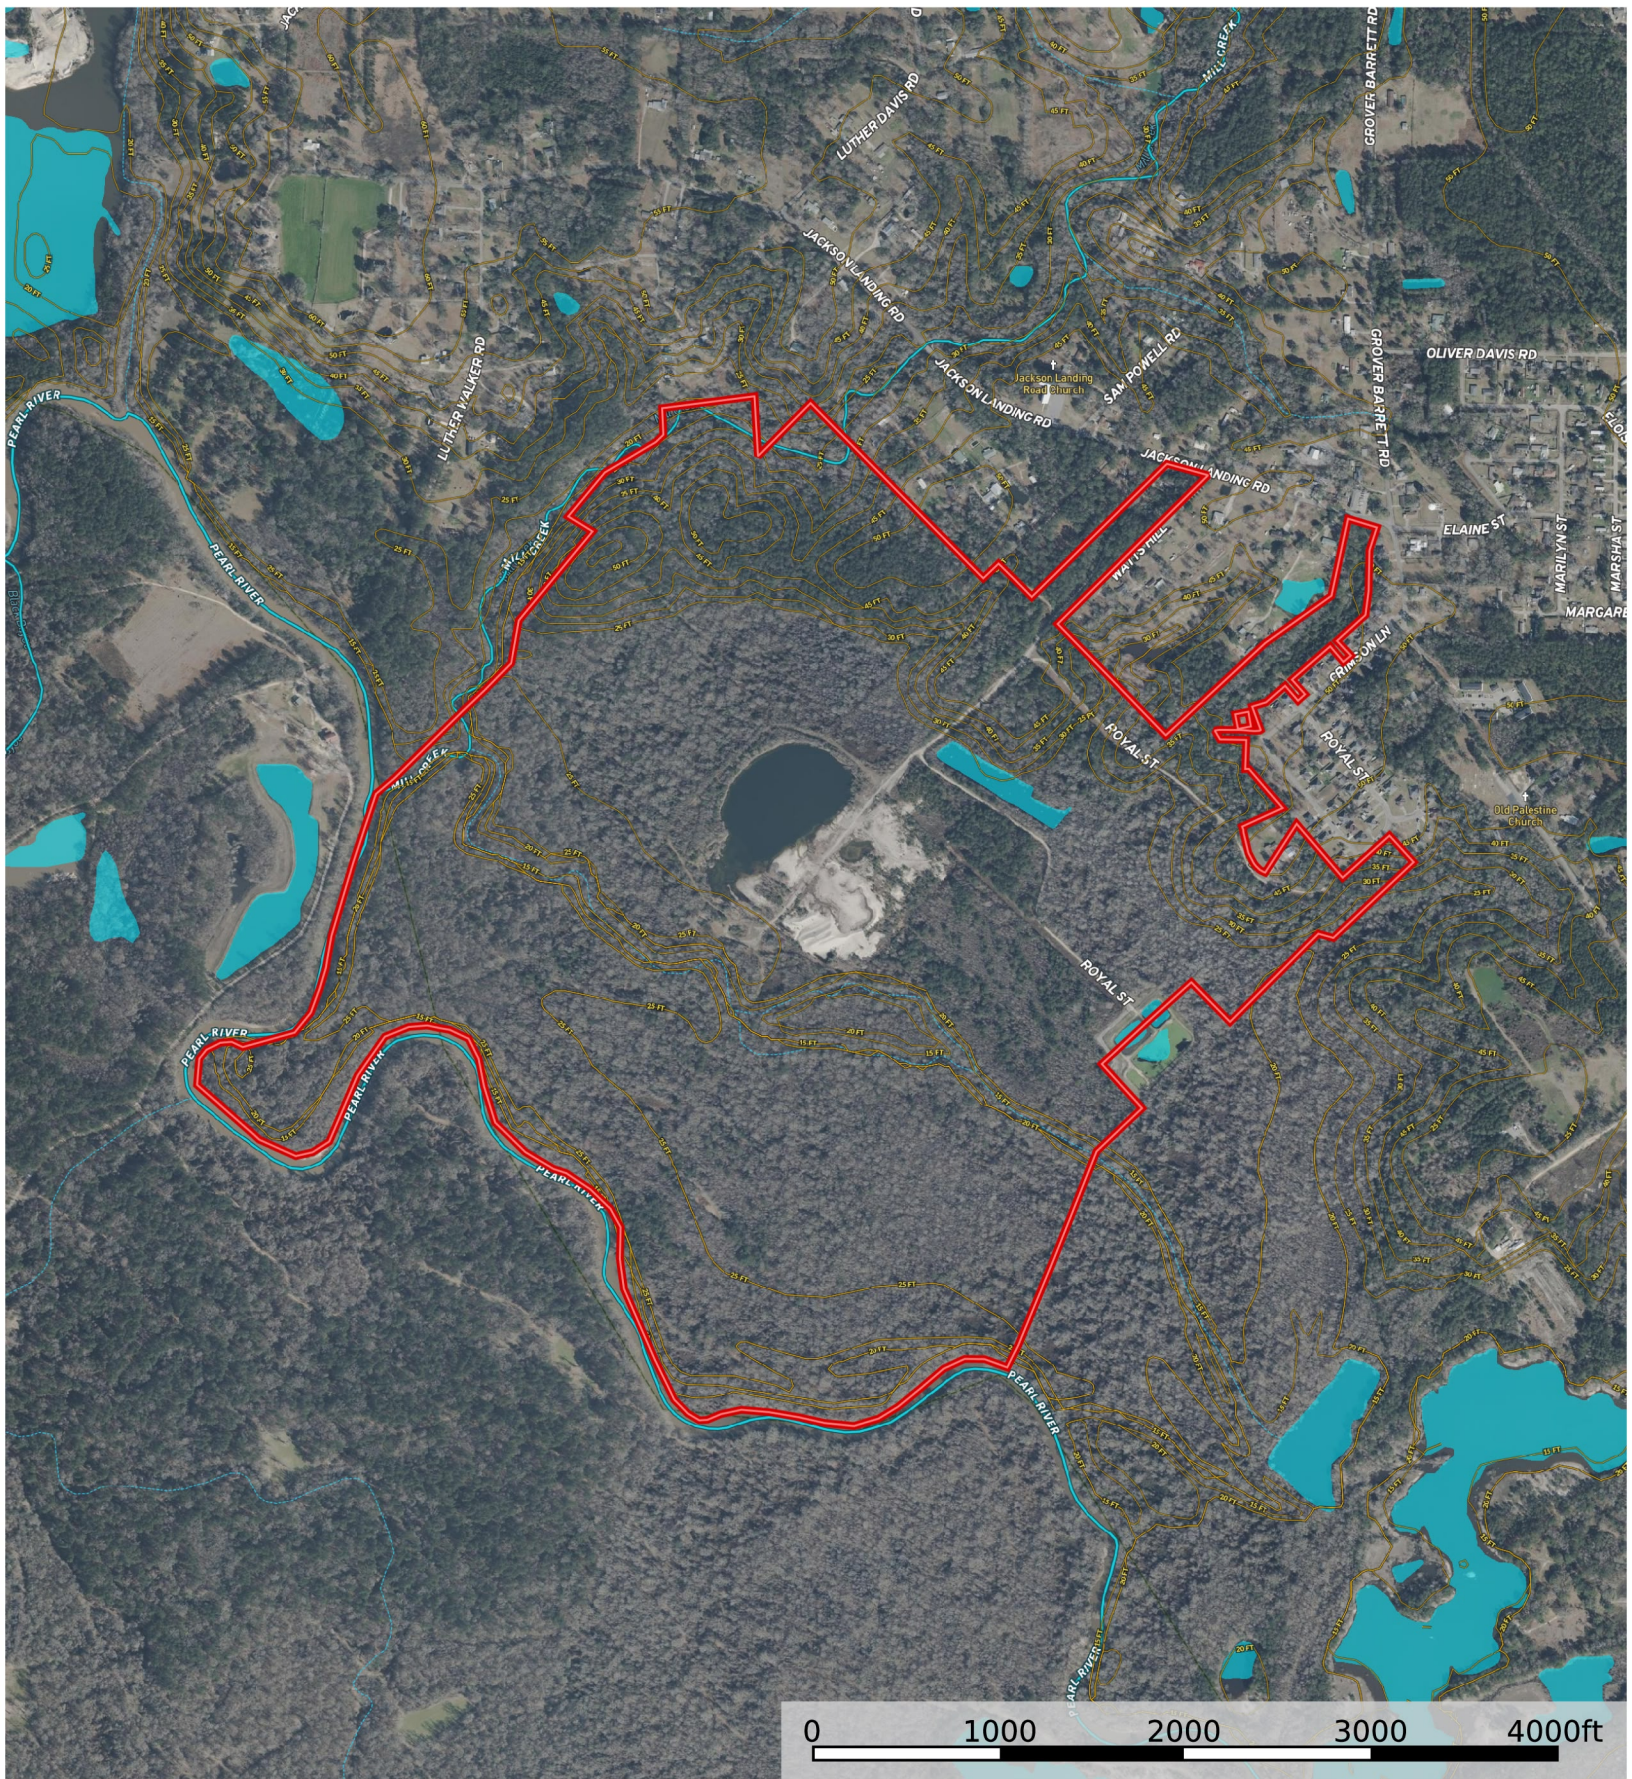

Jackson Landing

Pearl River County, Mississippi, 415 AC +/-

- Boundary UNDIVIDED
- Stream, Intermittent
- River/Creek
- Water Body

The information contained herein was obtained from sources deemed to be reliable. Land id® Services makes no warranties or guarantees as to the completeness or accuracy thereof.