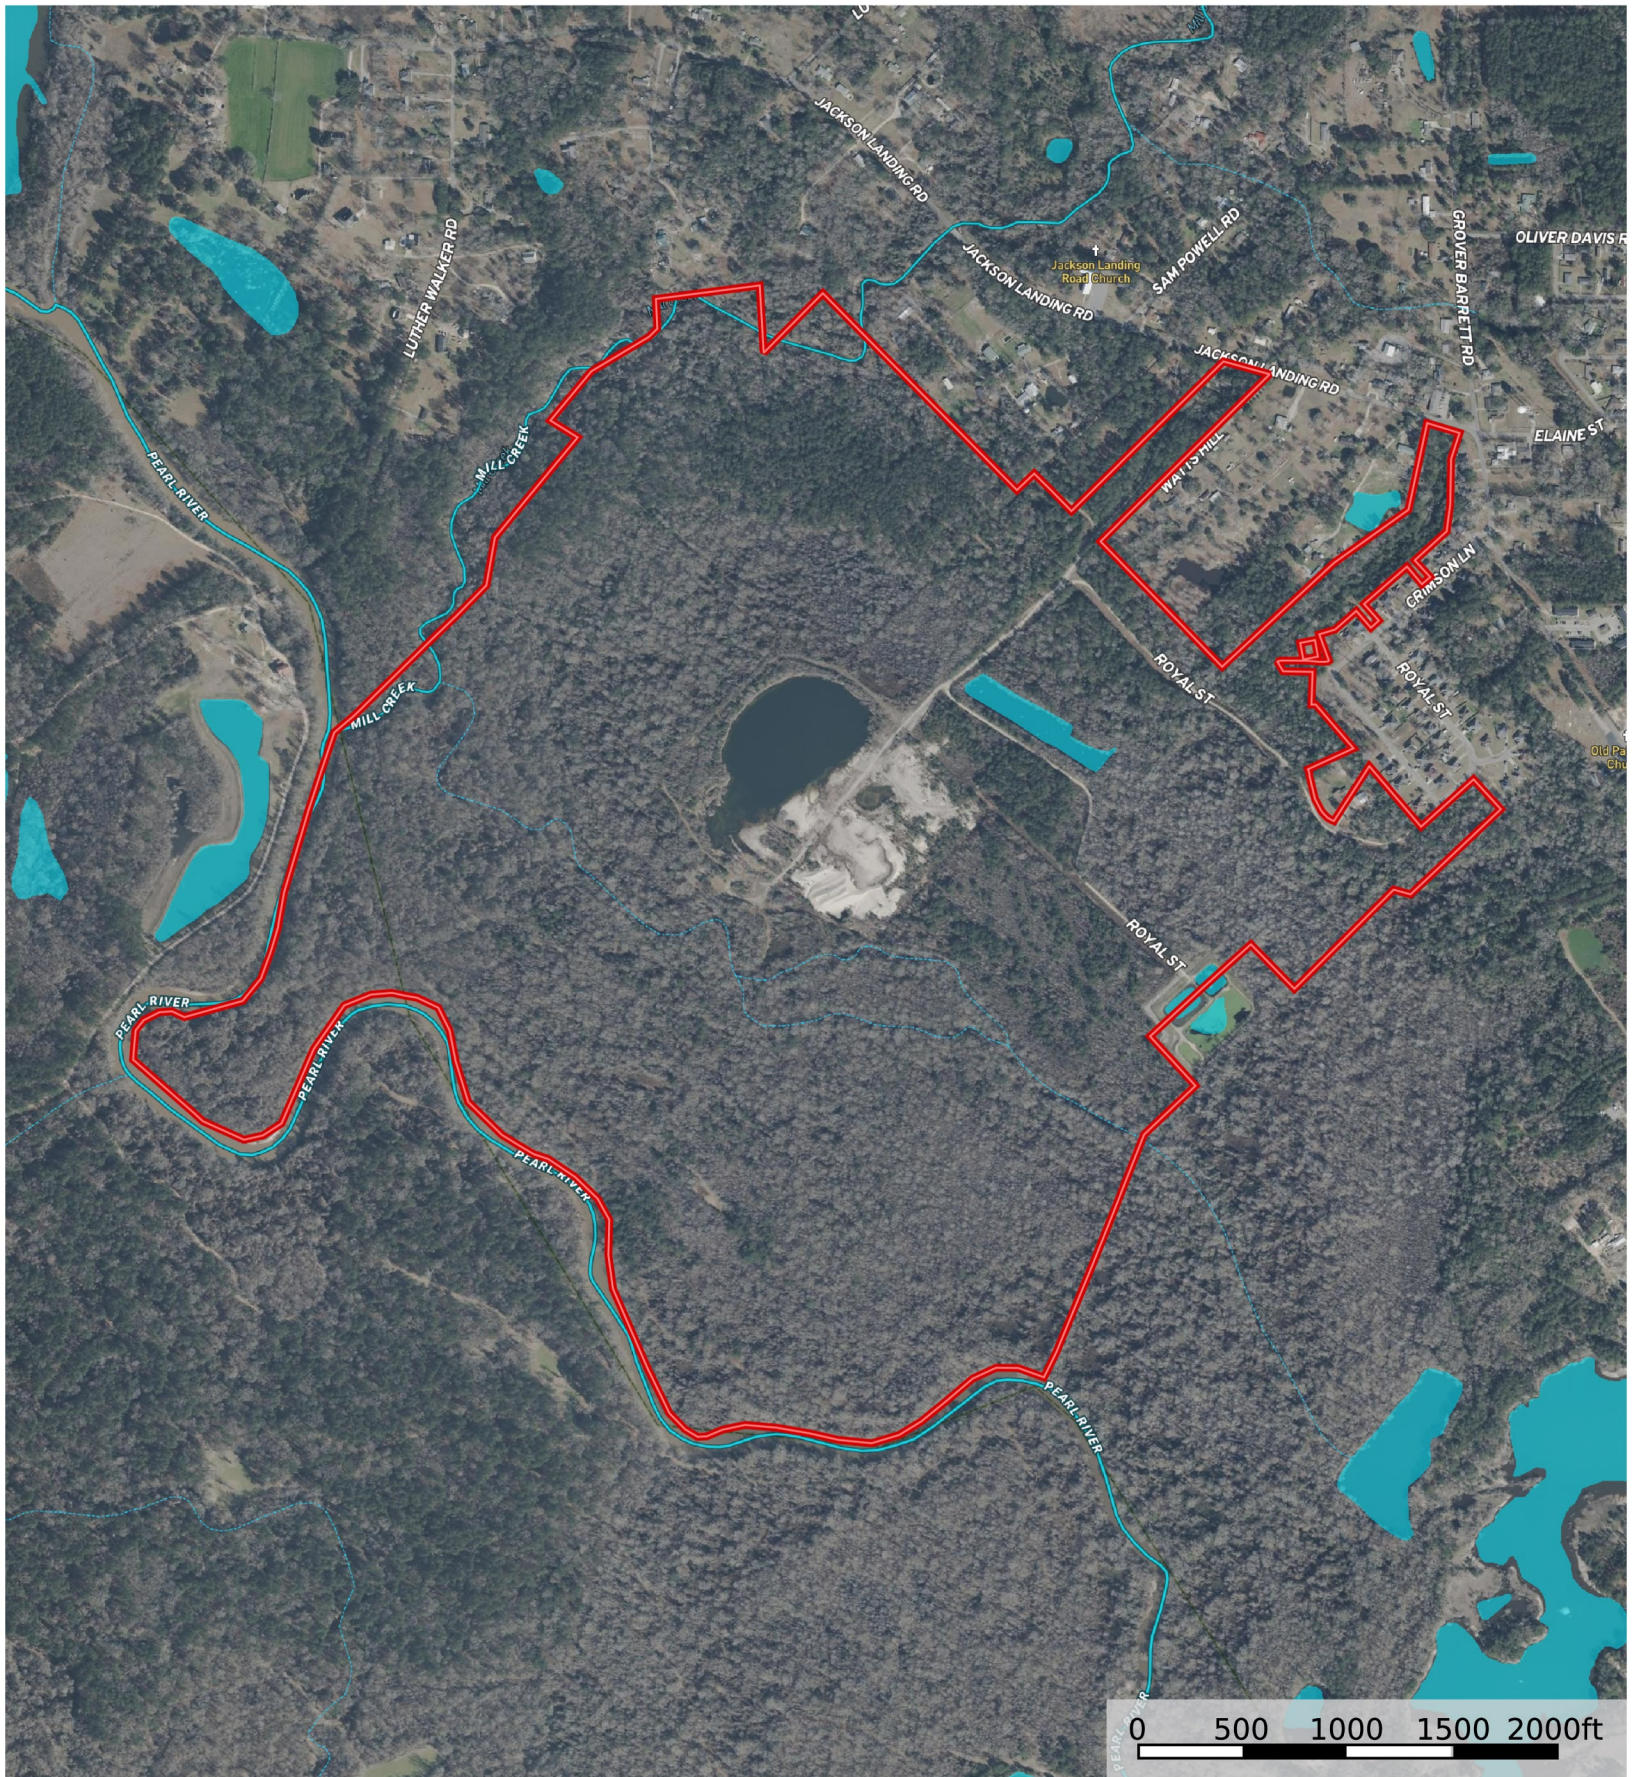

Jackson Landing

Pearl River County, Mississippi, 415 AC +/-

- Boundary UNDIVIDED
- Stream, Intermittent
- River/Creek
- Water Body

id. The information contained herein was obtained from sources deemed to be reliable. Land id® Services makes no warranties or guarantees as to the completeness or accuracy thereof.