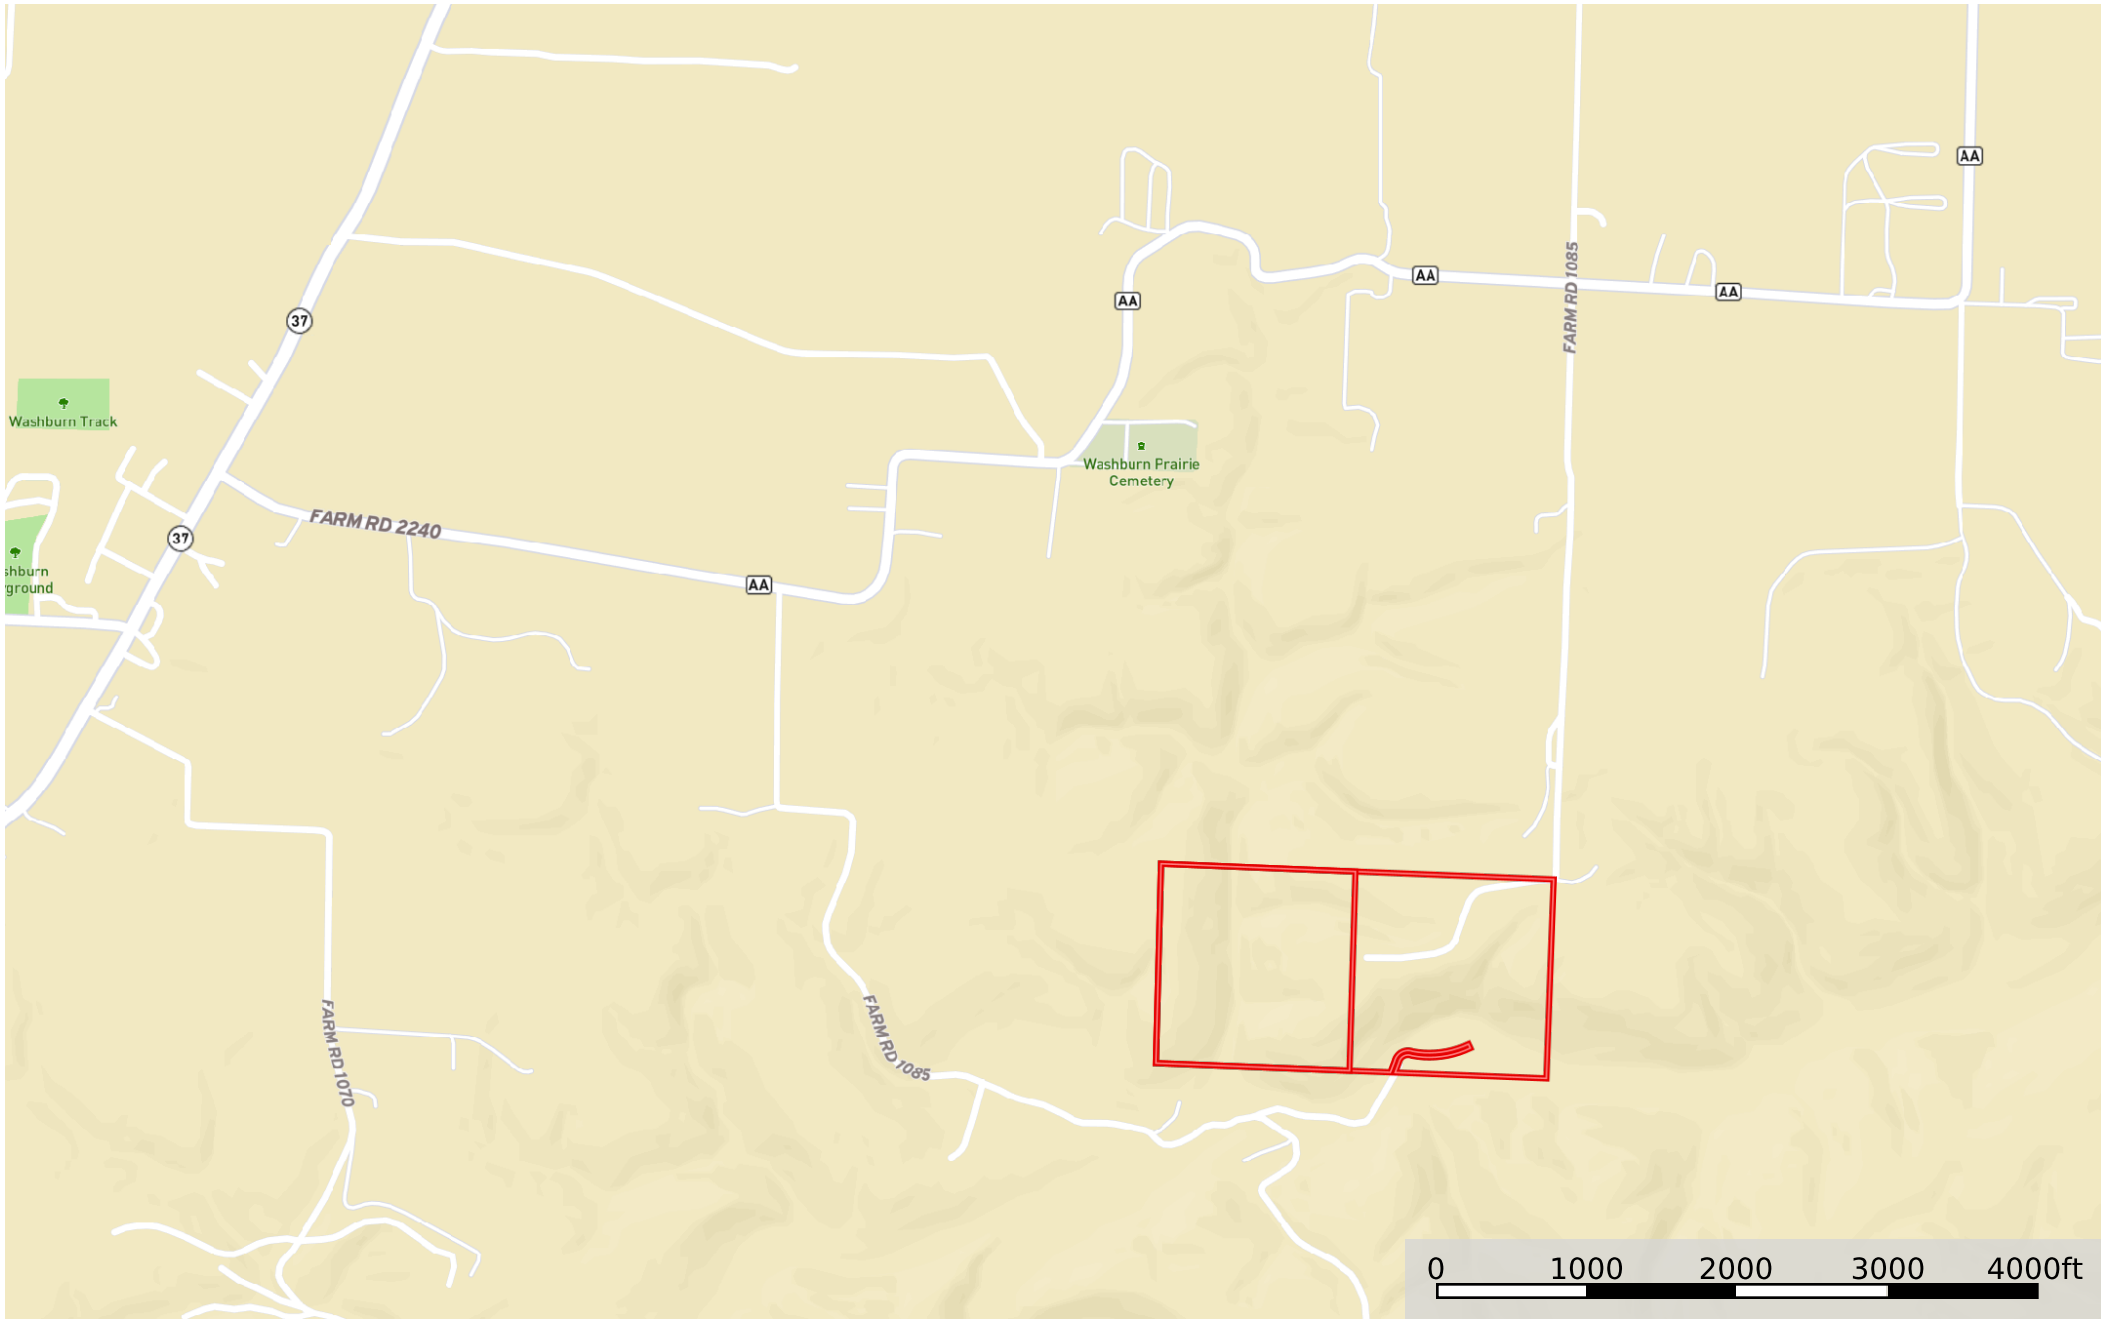

Sparkman Hollow Farm

Barry County, Missouri, 80 AC +/-

 Varner Xter Turkey  Boundary