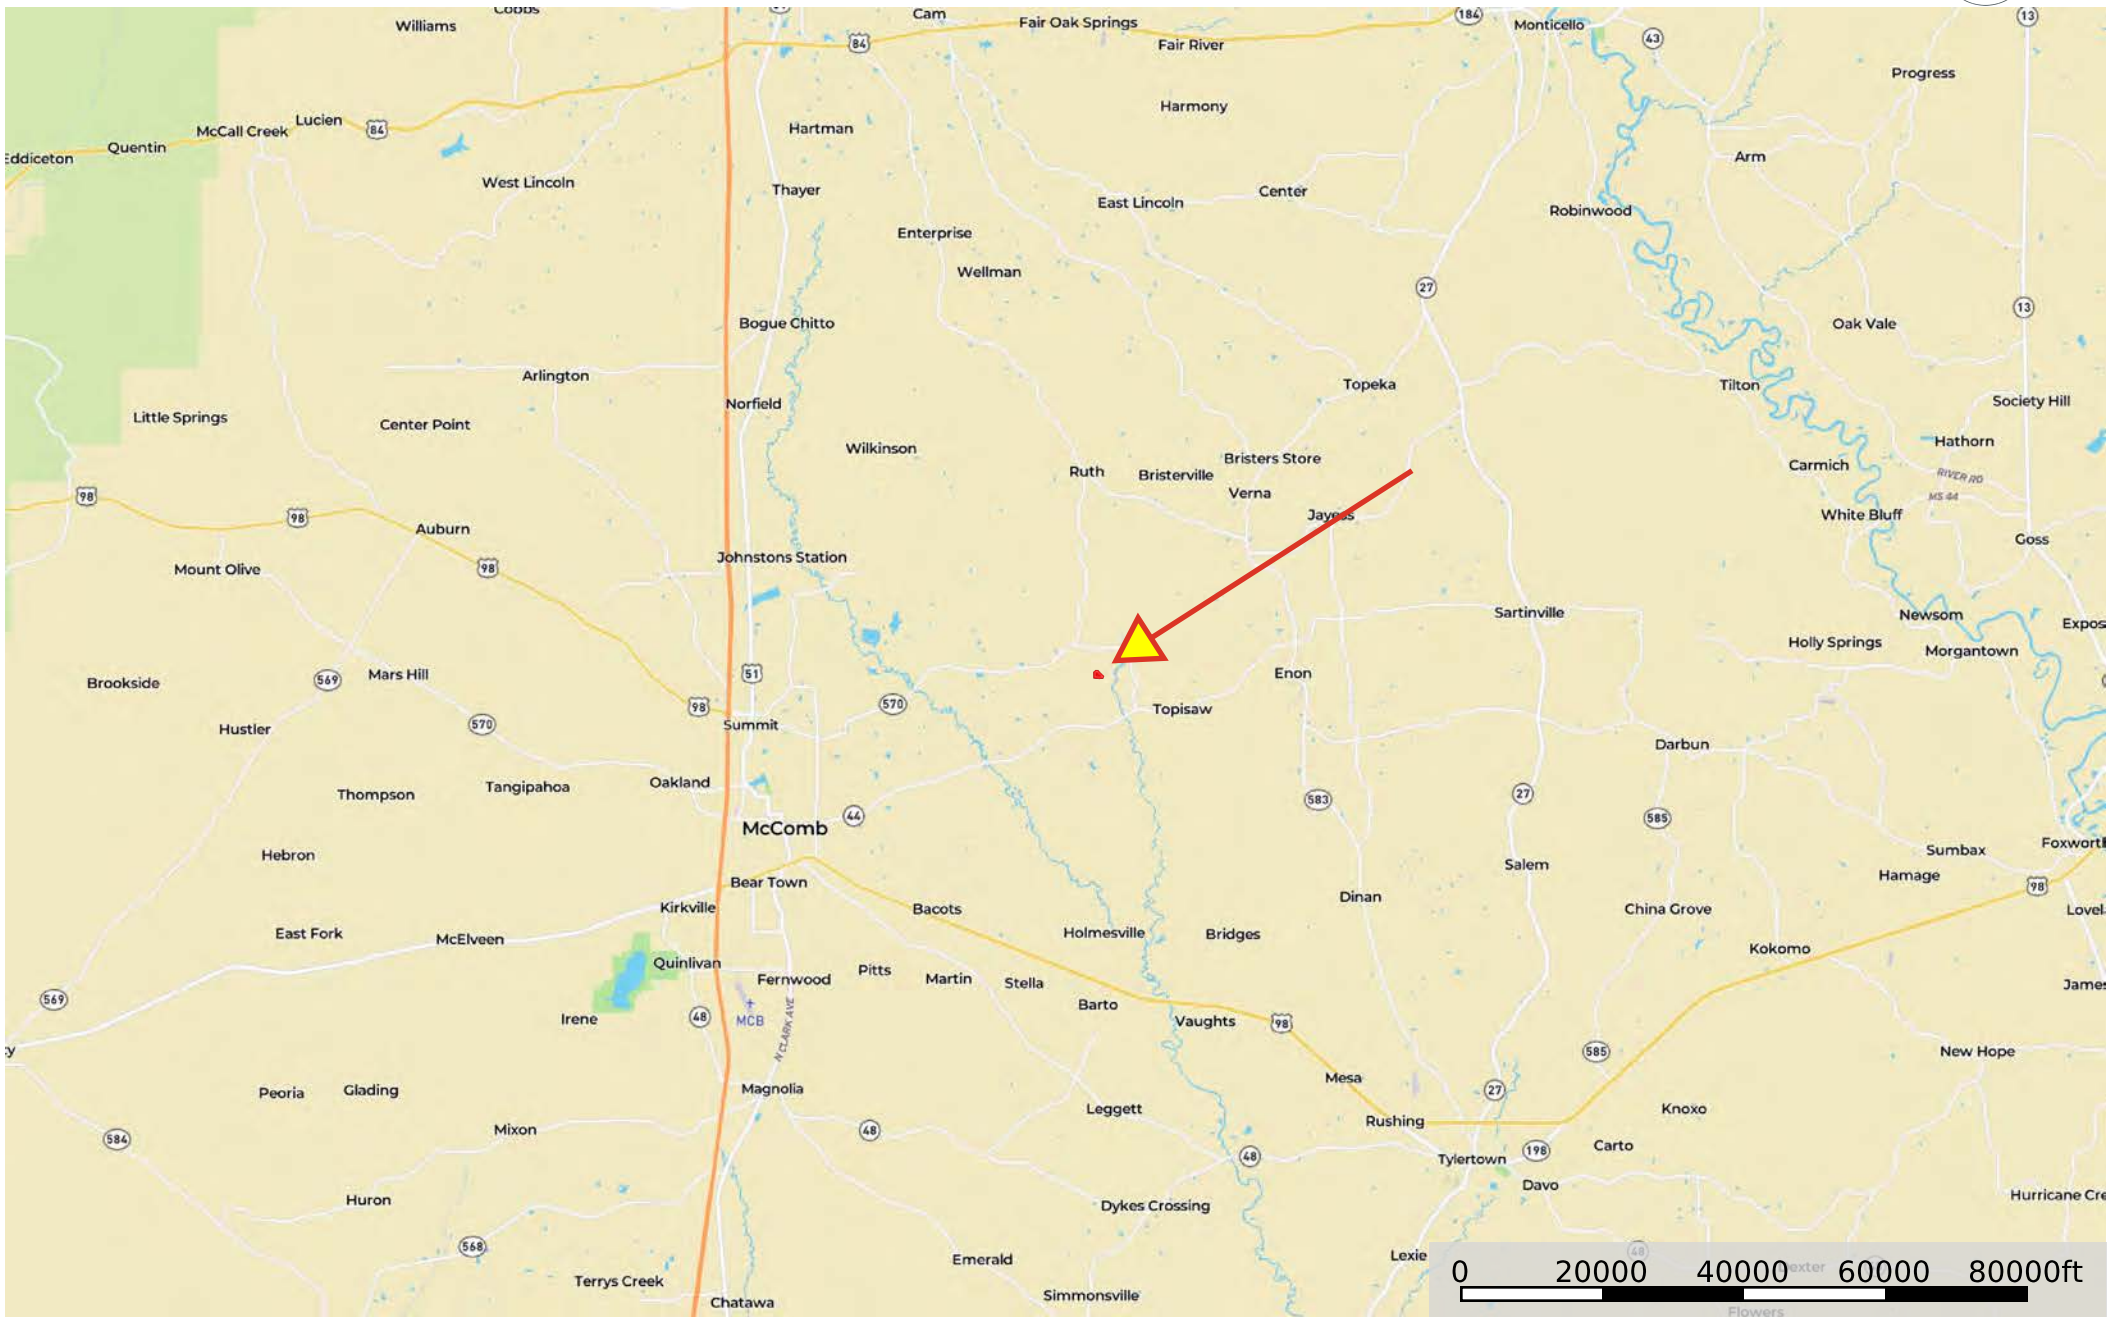

# 7019 W Topisaw Rd Mississippi, AC +/-

Boundary