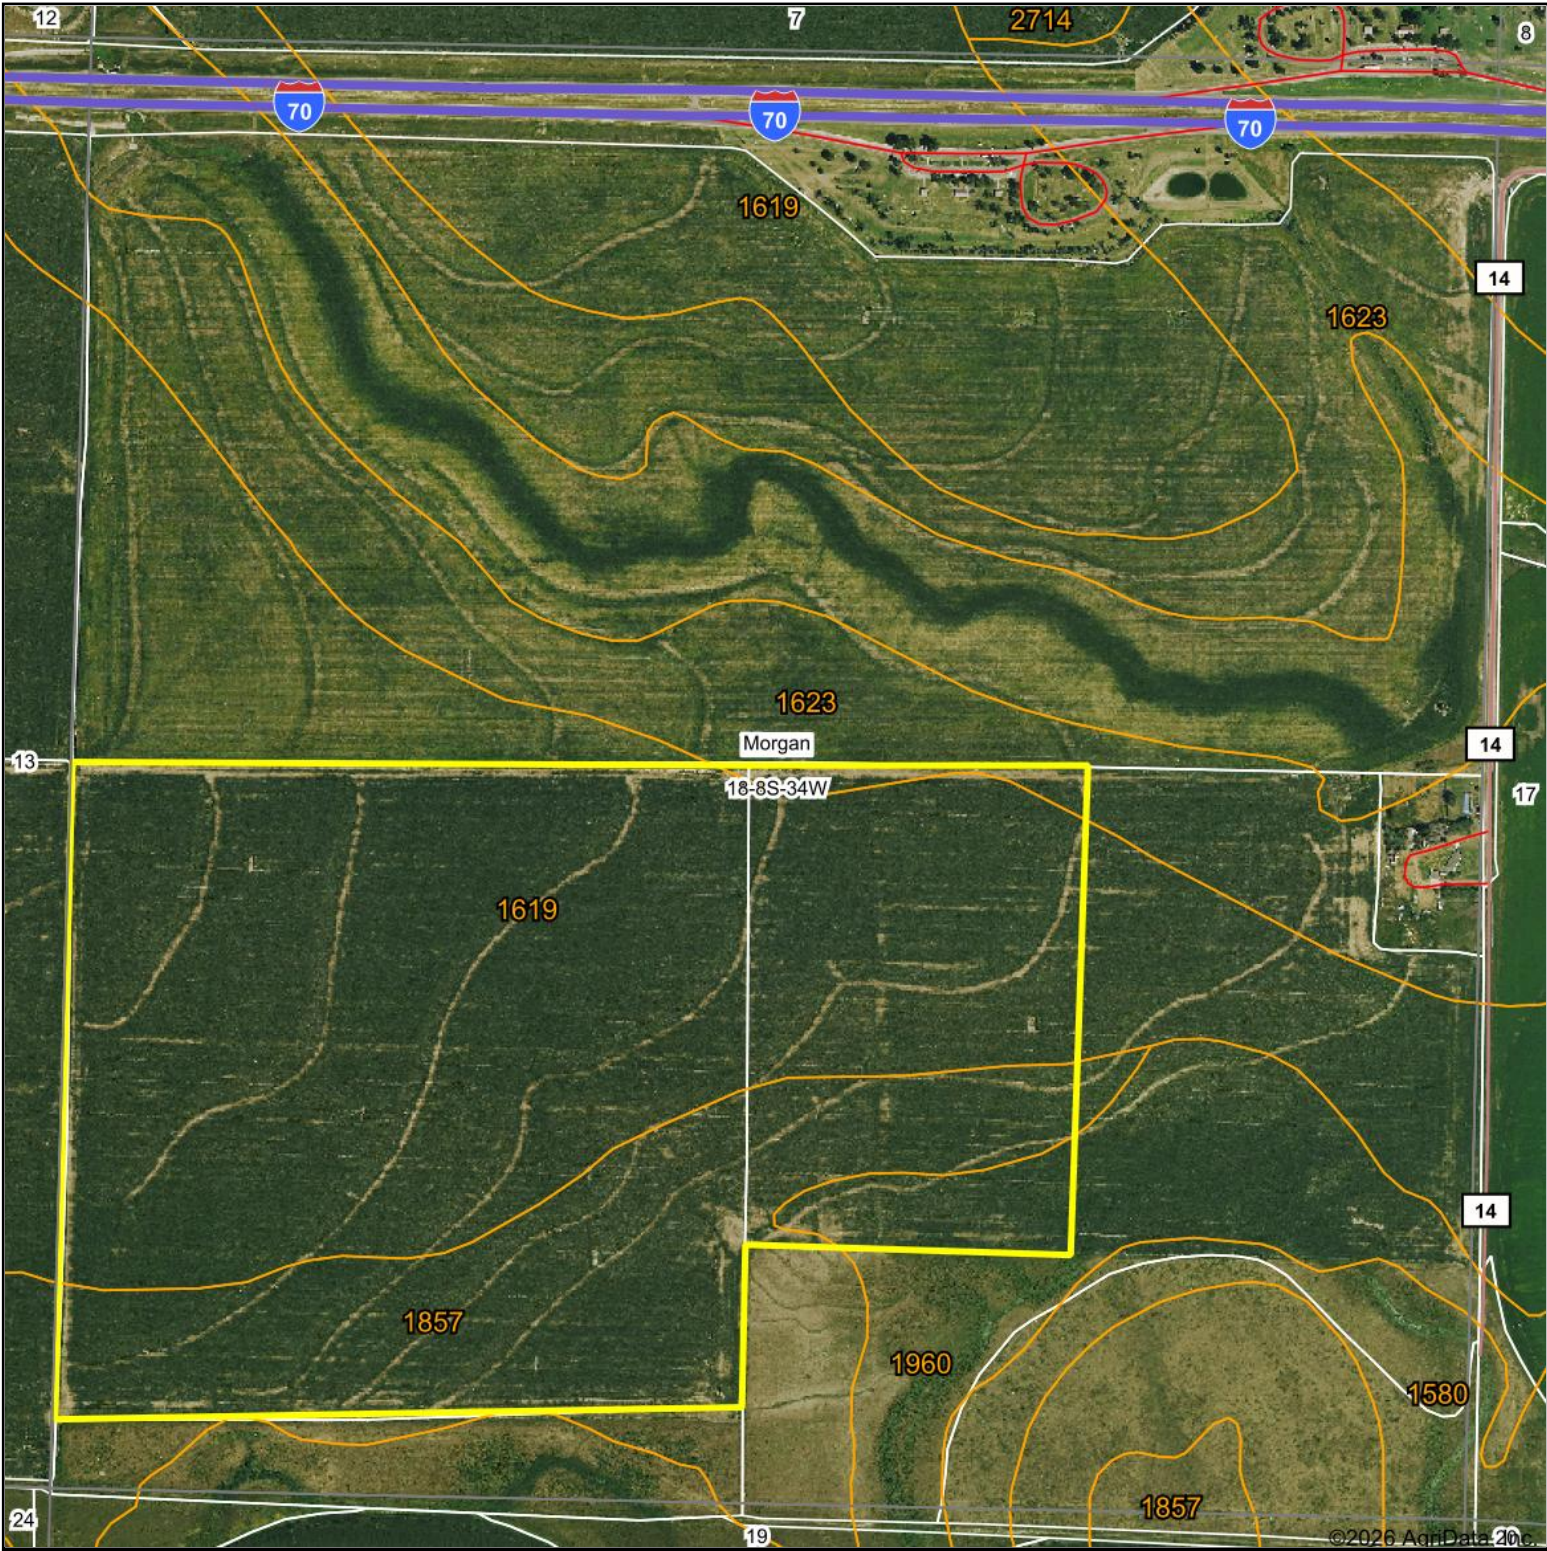

Aerial Map

Boundary Center: 39.355830, -101.160299

18-8S-34W
Thomas County
Kansas

4/2/2026

Field borders provided by Farm Service Agency as of 5/21/2008.