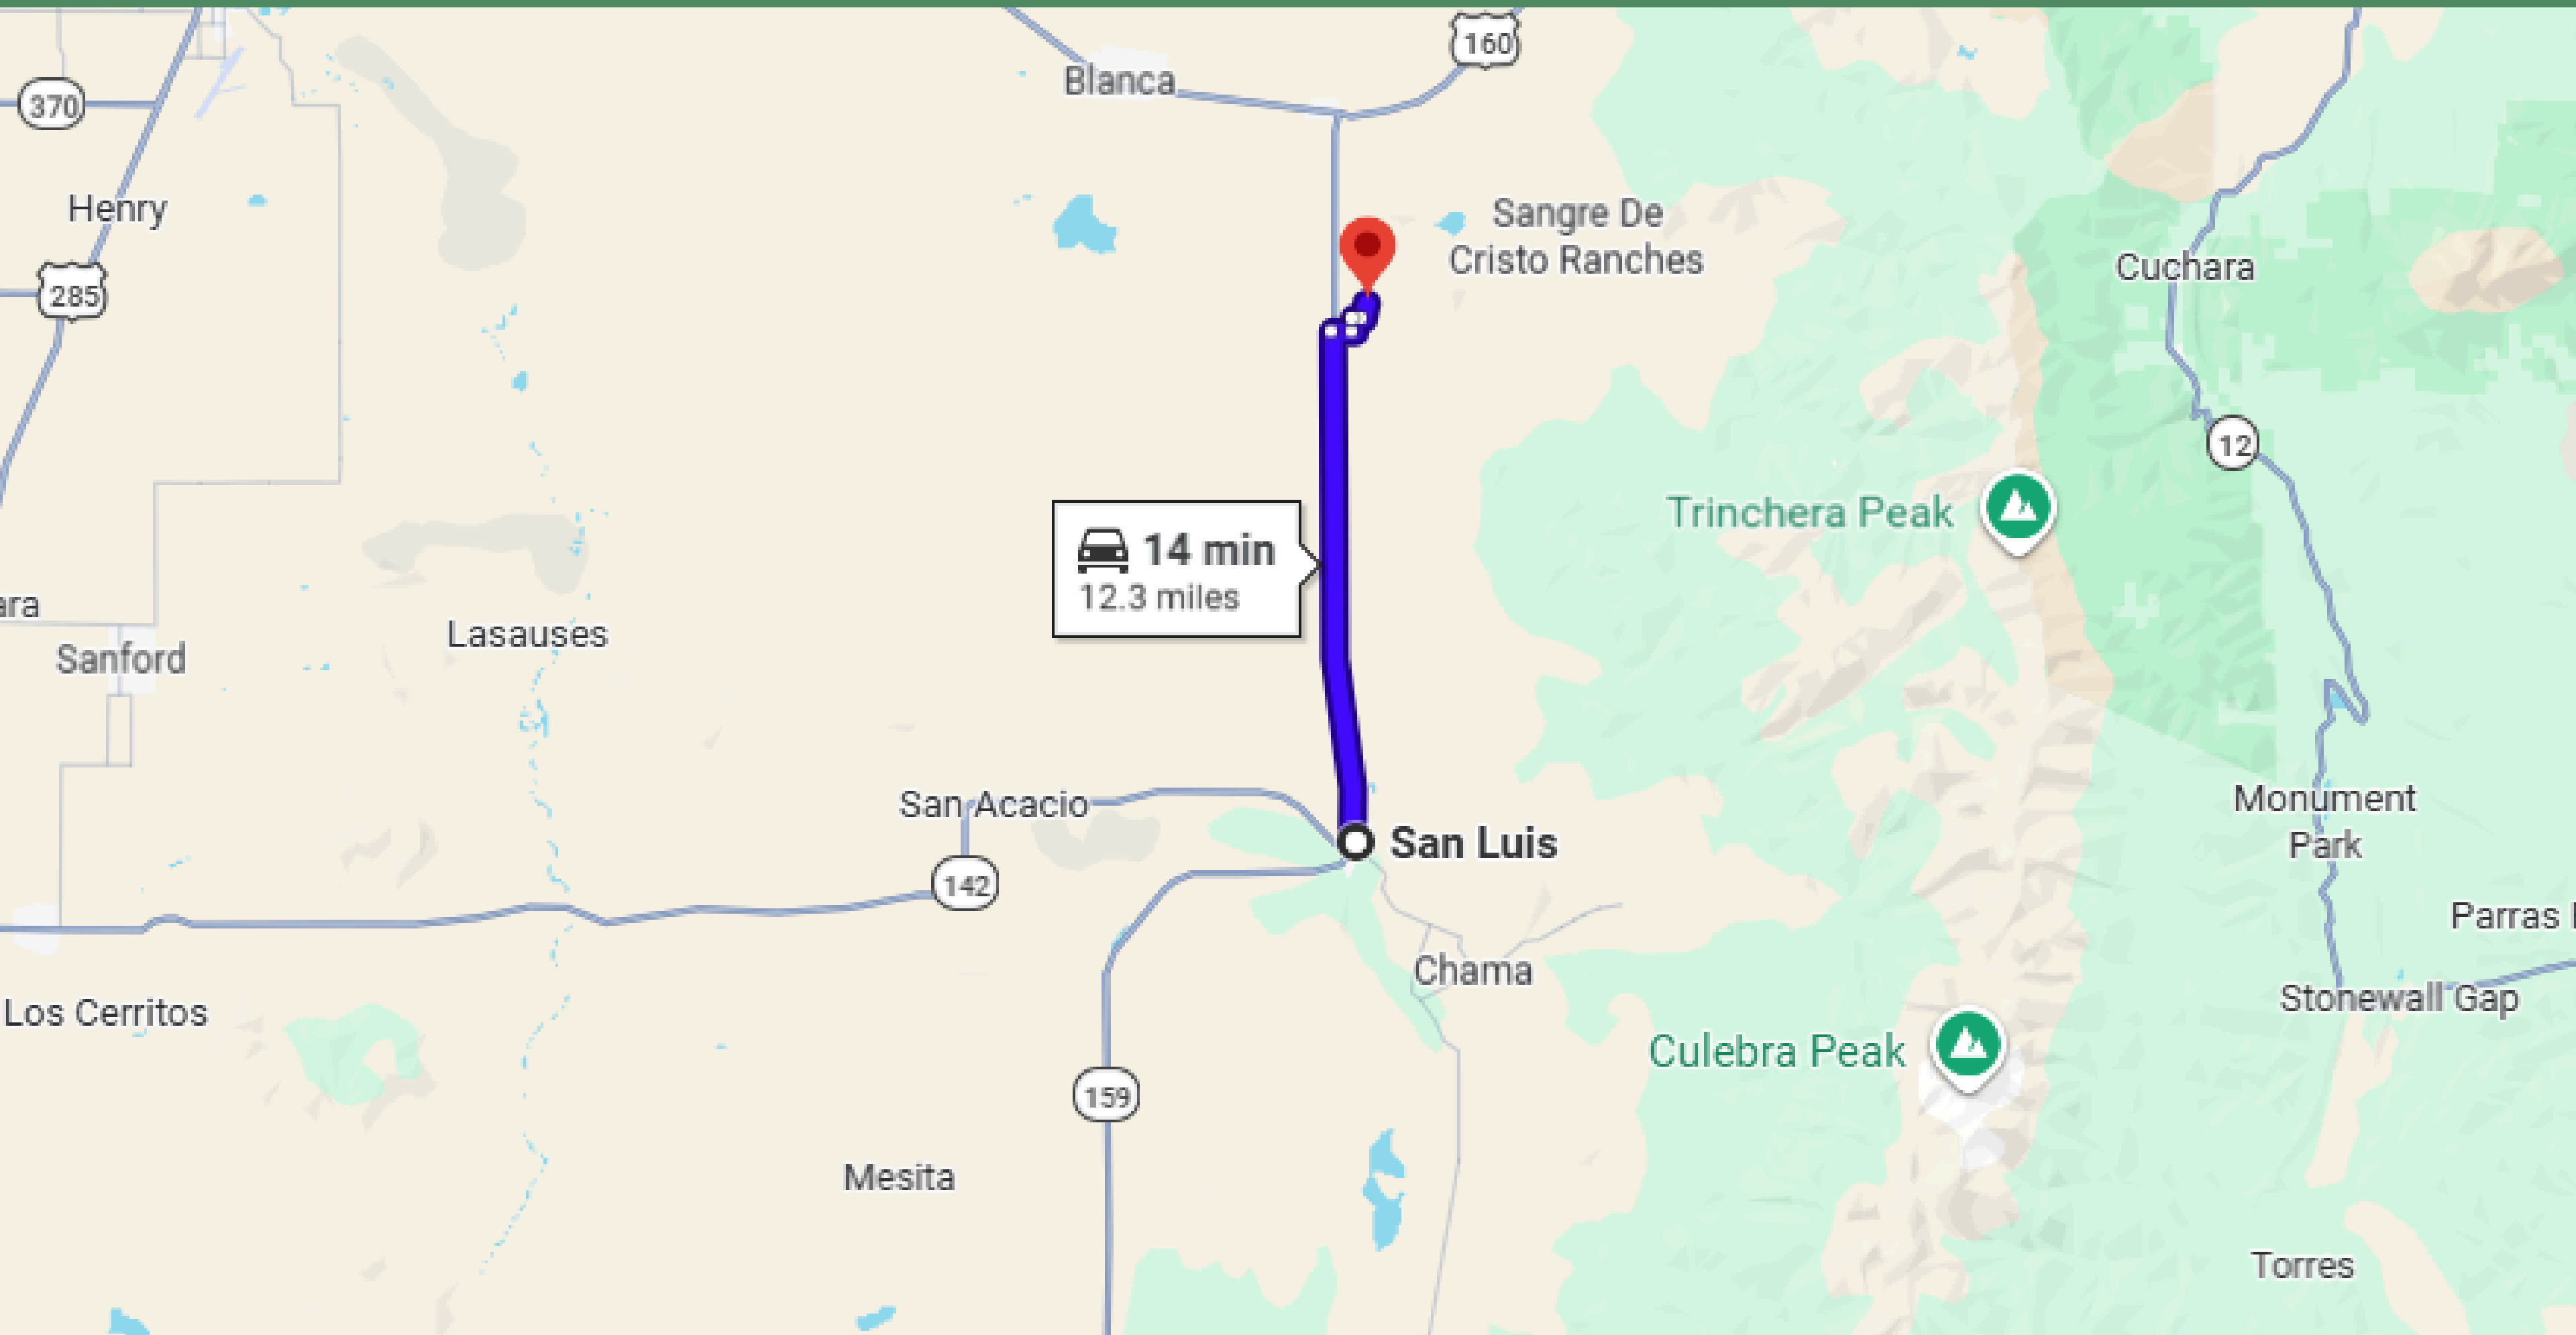

# 3.5 HRS DRIVE TO DENVER

# 14-MINUTE DRIVE TO SAN LUIS TOWN

# 14-MINUTE DRIVE TO BLANCA TOWN

# 9-MINUTE DRIVE TO FORT GARLAND TOWN

Blanca

McClintock

Fort Garland

160

159

Sangre De  
Cristo Ranges