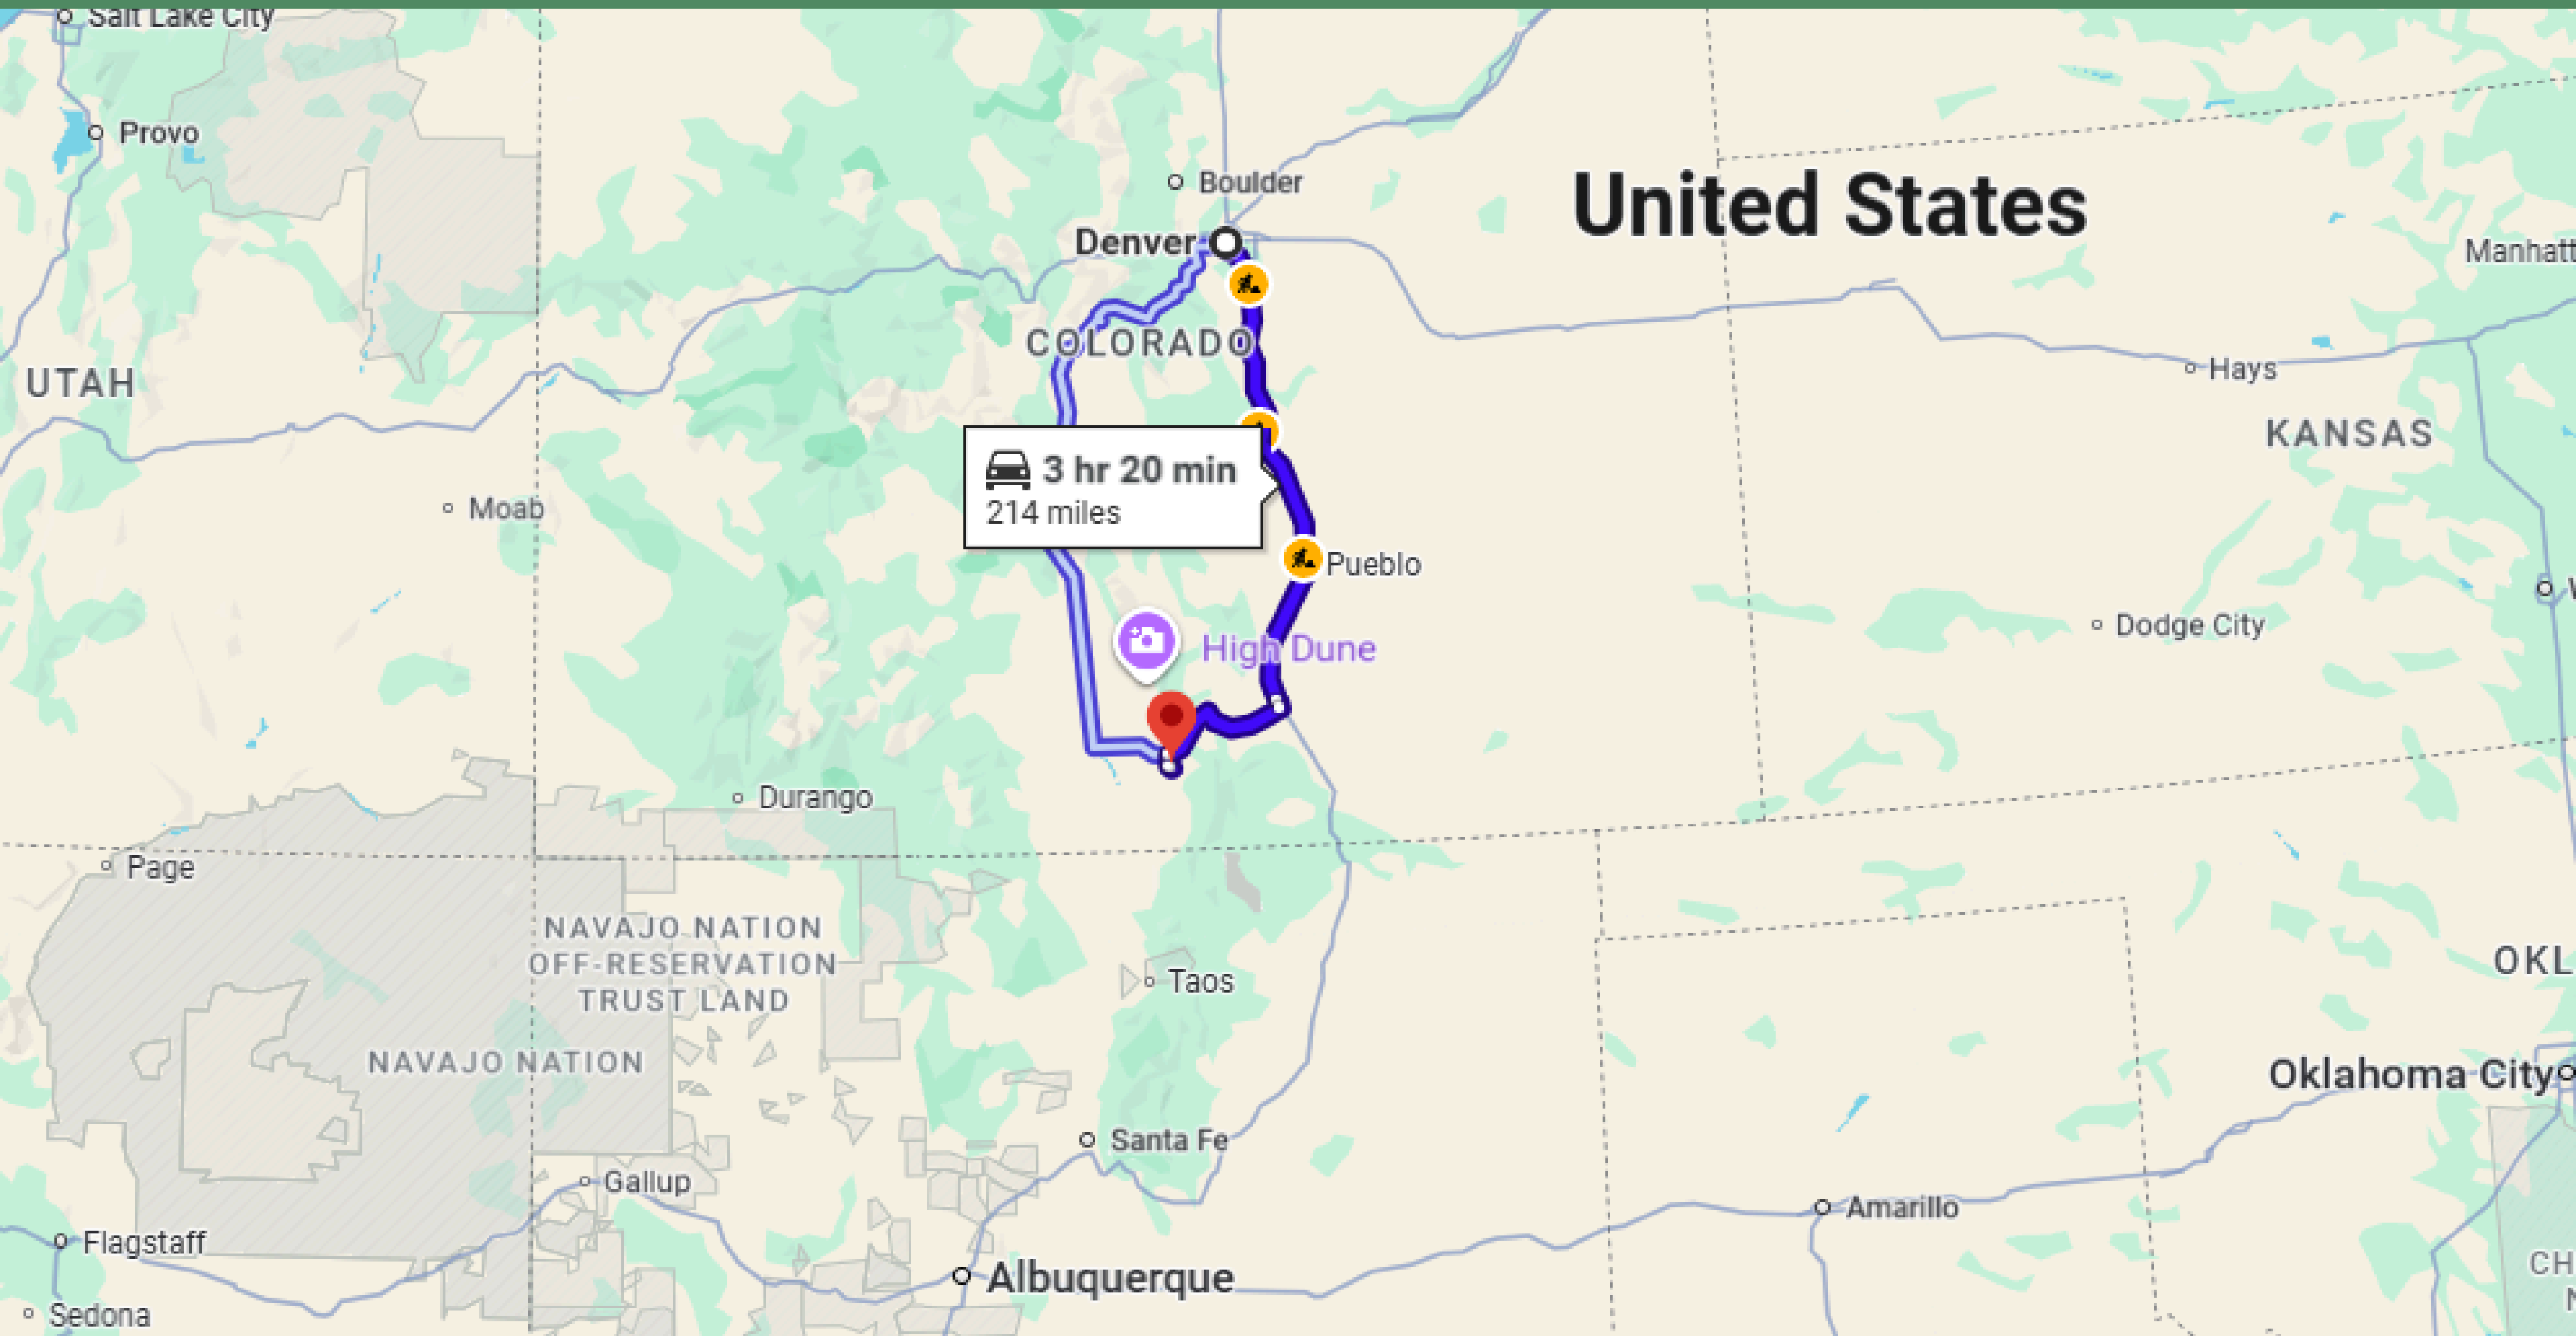

# 3.5 HRS DRIVE TO DENVER

# 14-MINUTE DRIVE TO SAN LUIS TOWN

# 14-MINUTE DRIVE TO BLANCA TOWN

# 9-MINUTE DRIVE TO FORT GARLAND TOWN

Blanca

McClintock

Fort Garland

160

159

Sangre De  
Cristo Ranges