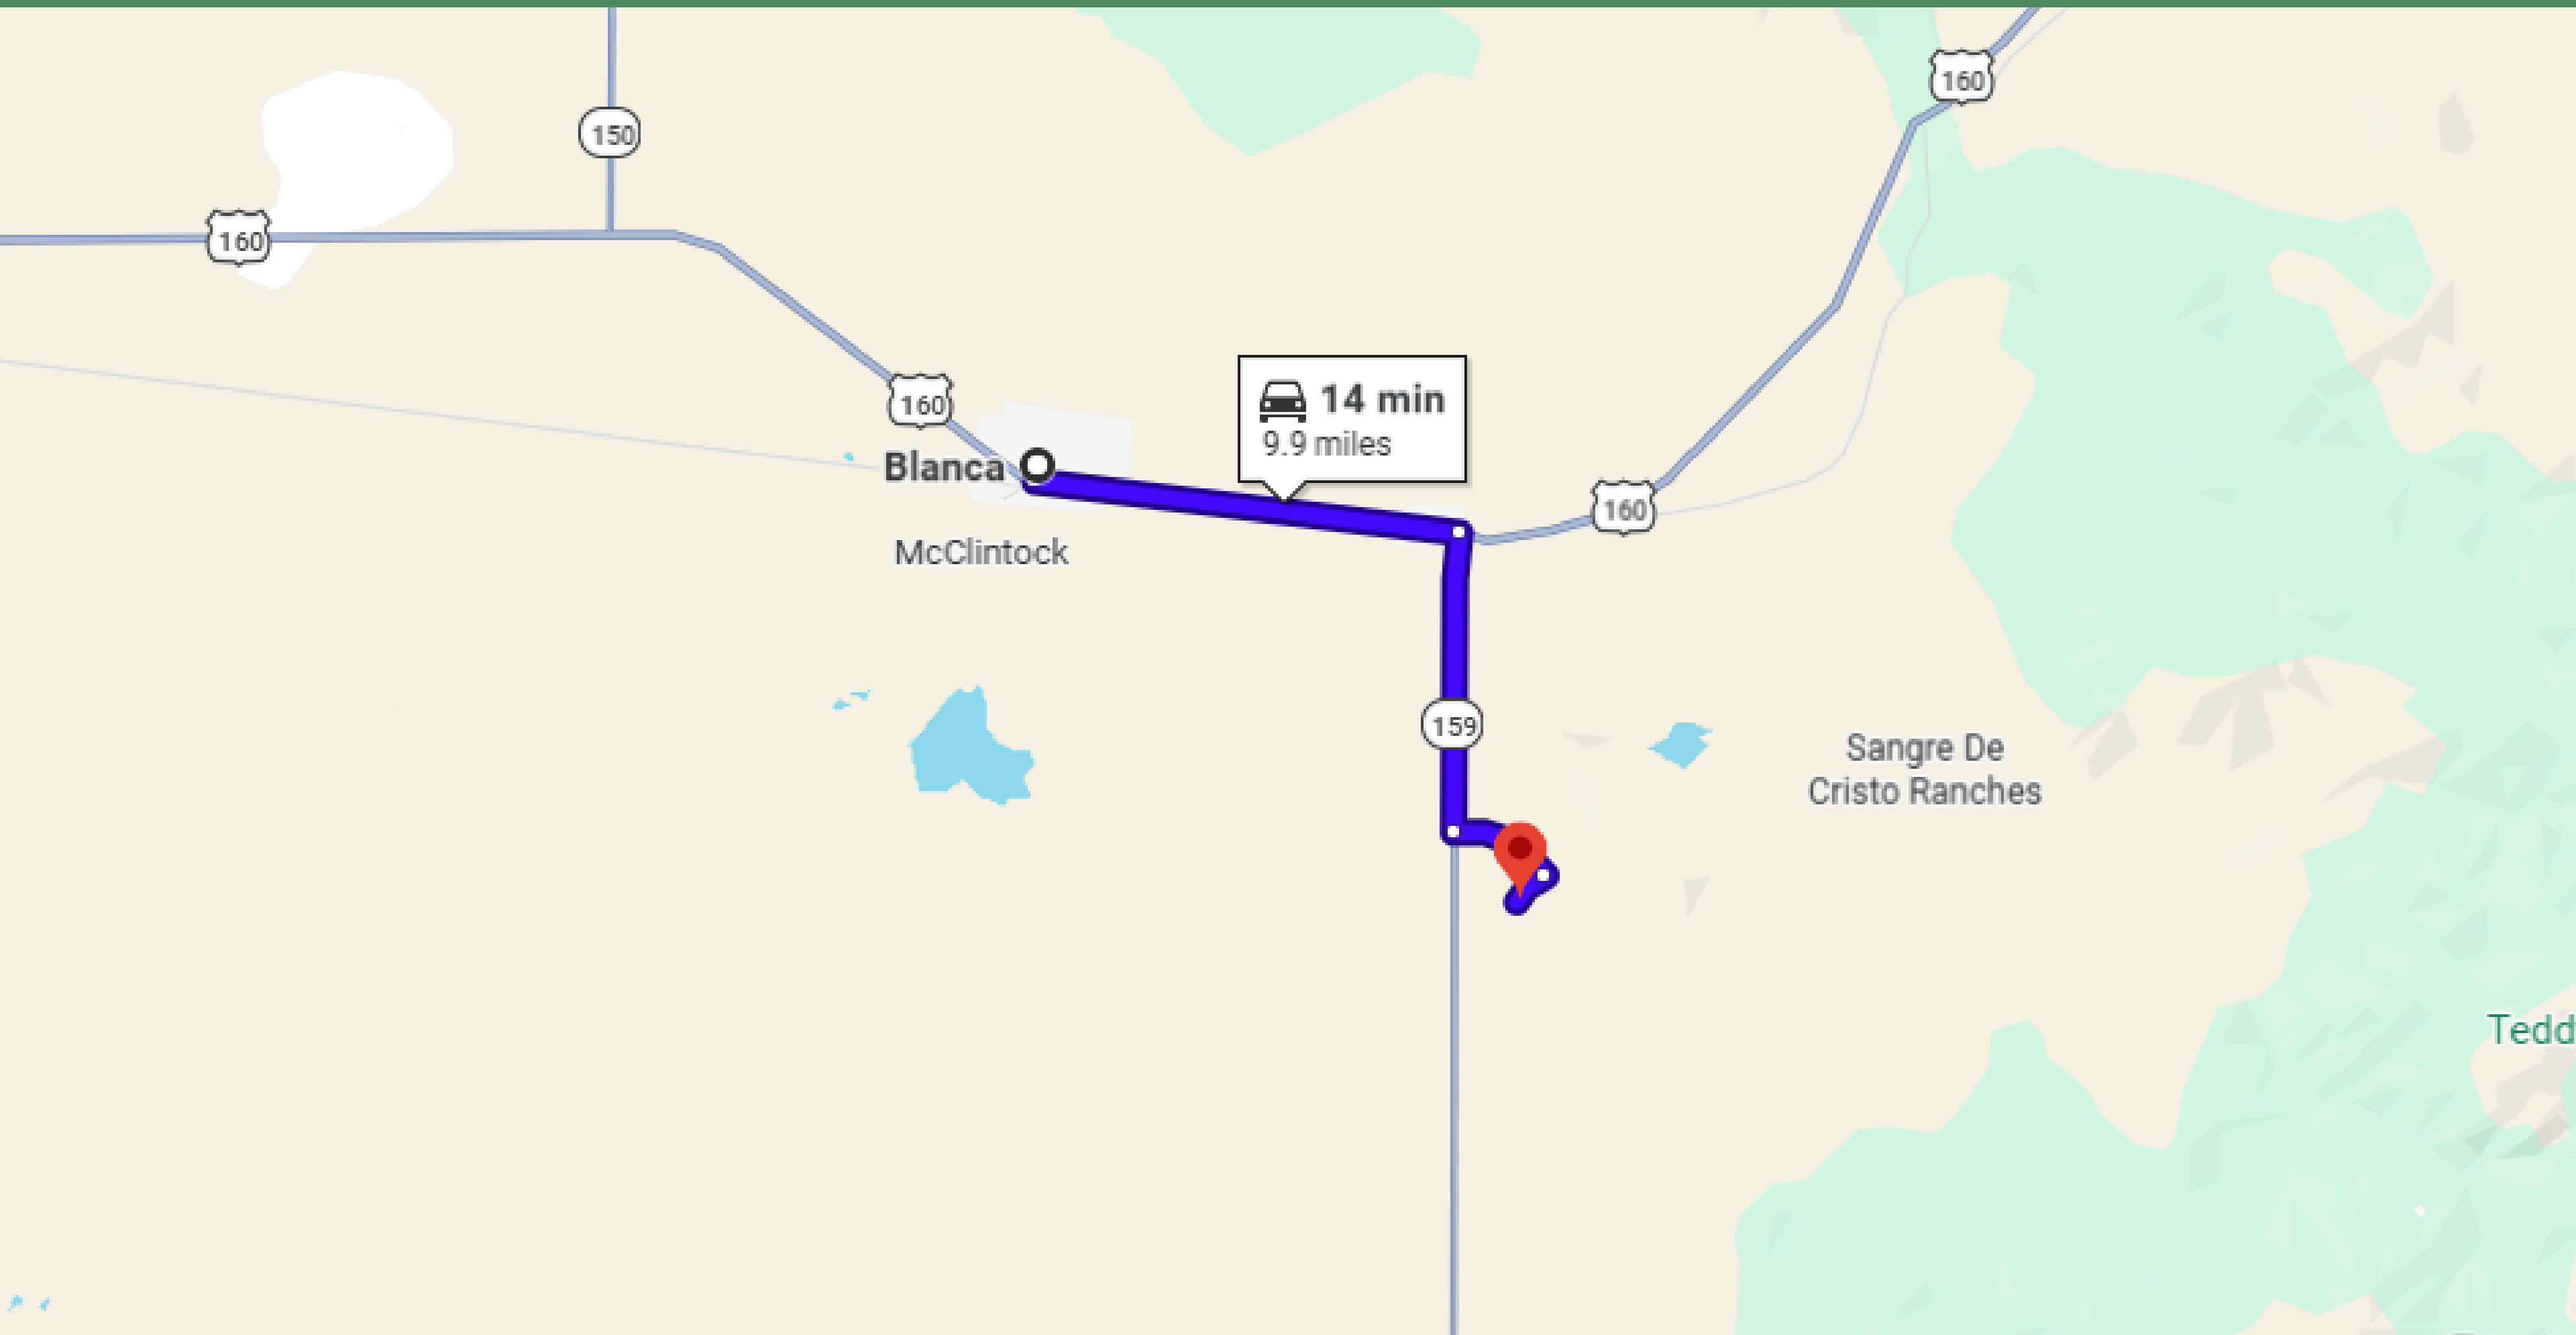

# 3.5 HRS DRIVE TO DENVER

# 14-MINUTE DRIVE TO SAN LUIS TOWN

# 14-MINUTE DRIVE TO BLANCA TOWN

# 9-MINUTE DRIVE TO FORT GARLAND TOWN

Blanca

McClintock

Fort Garland

160

159

Sangre De  
Cristo Ranges