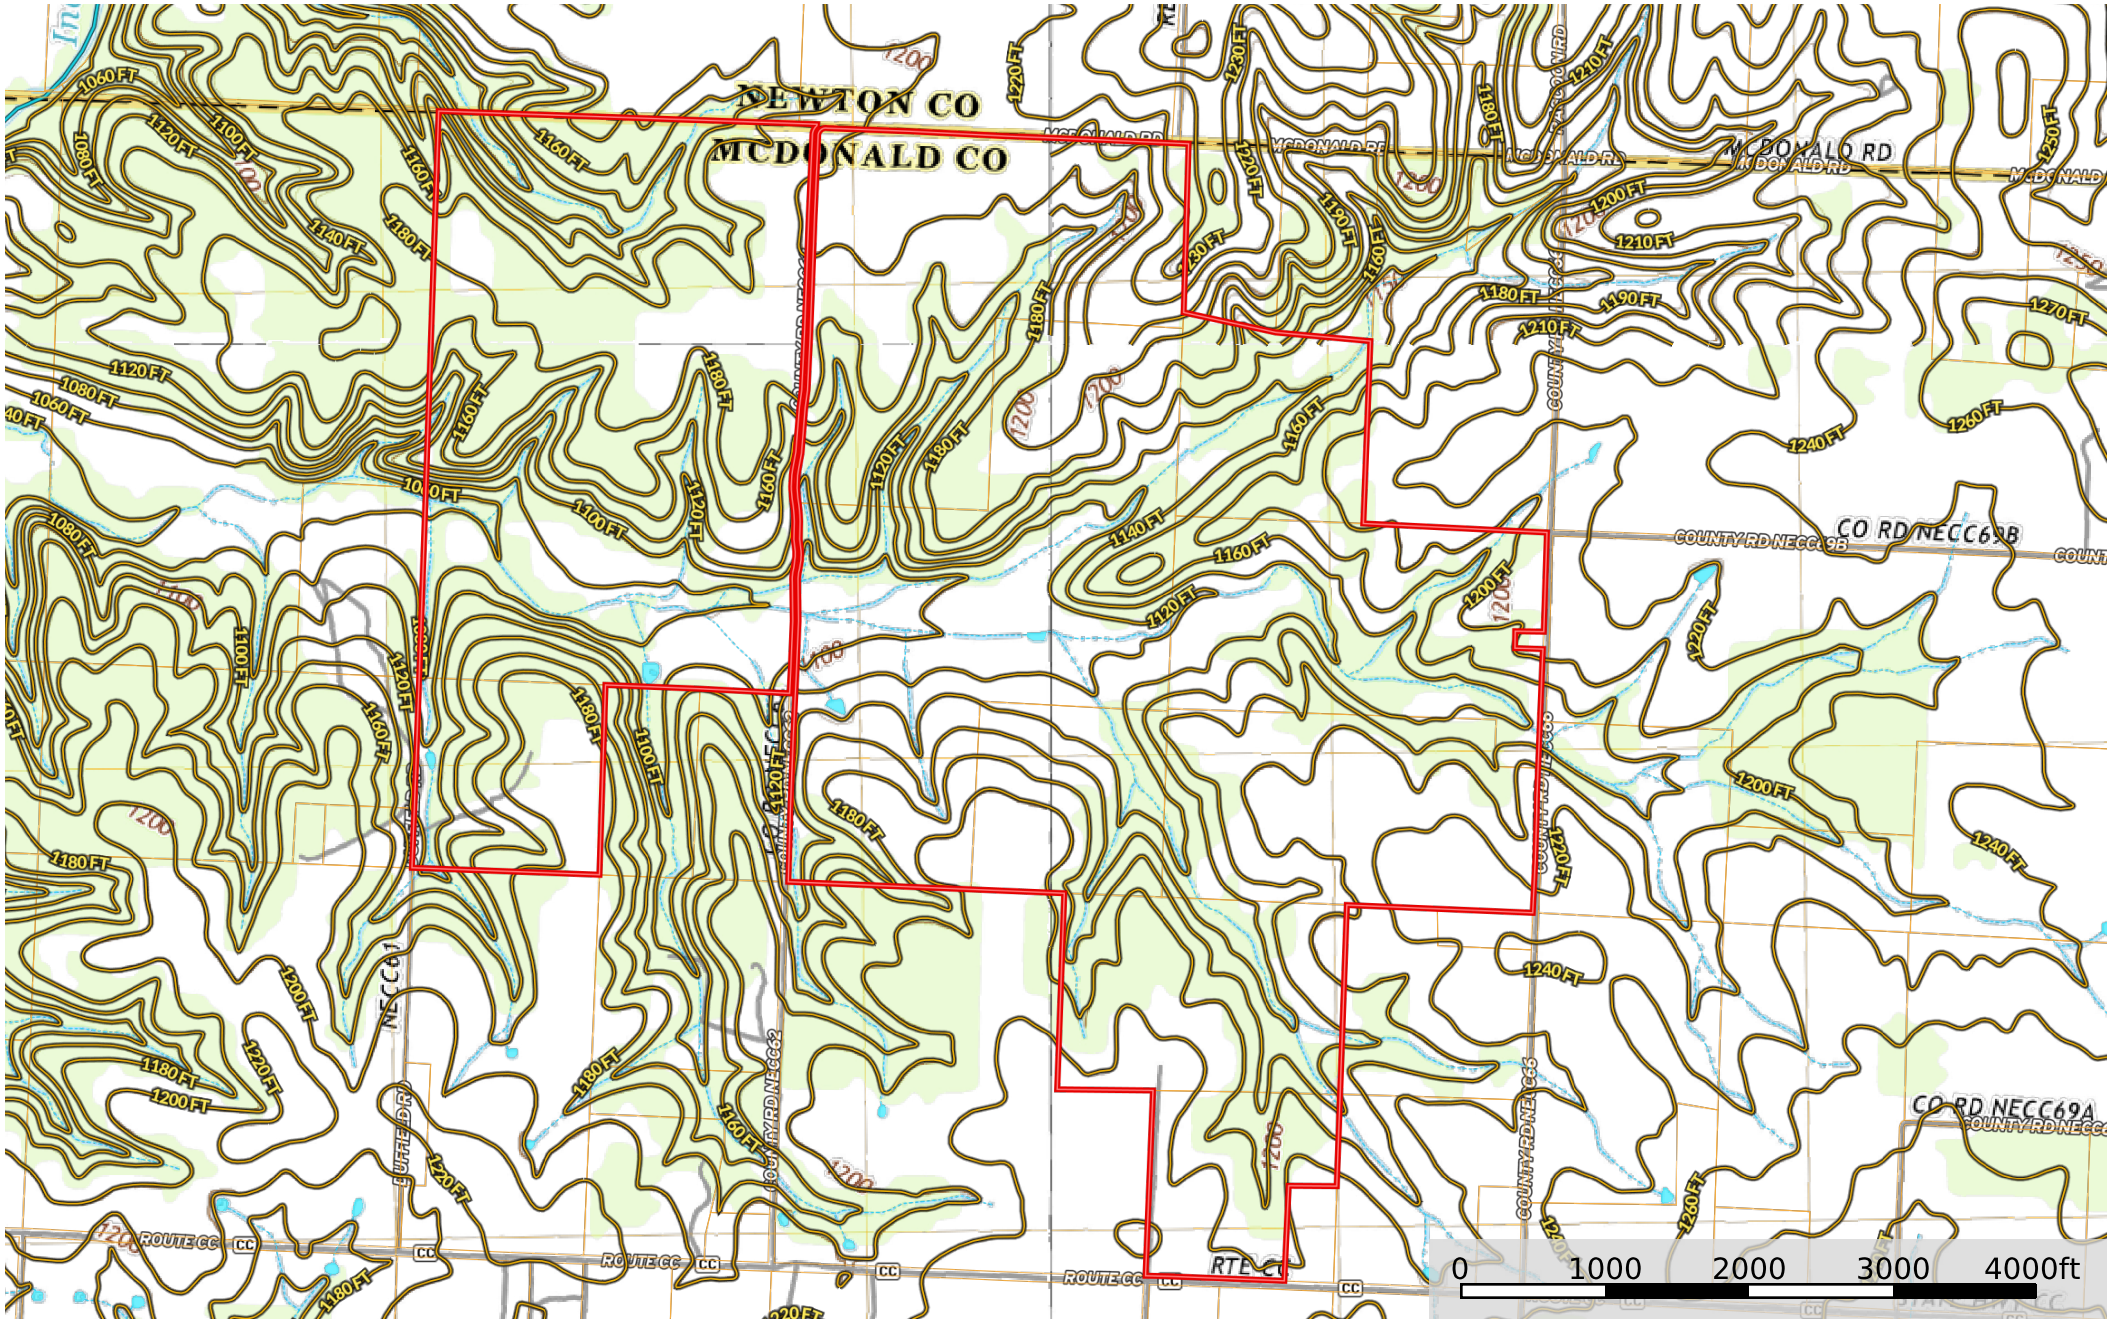

Big Spring Ranch

McDonald County, Missouri, 895 AC +/-

- Boundary
- Stream, Intermittent
- River/Creek
- Water Body