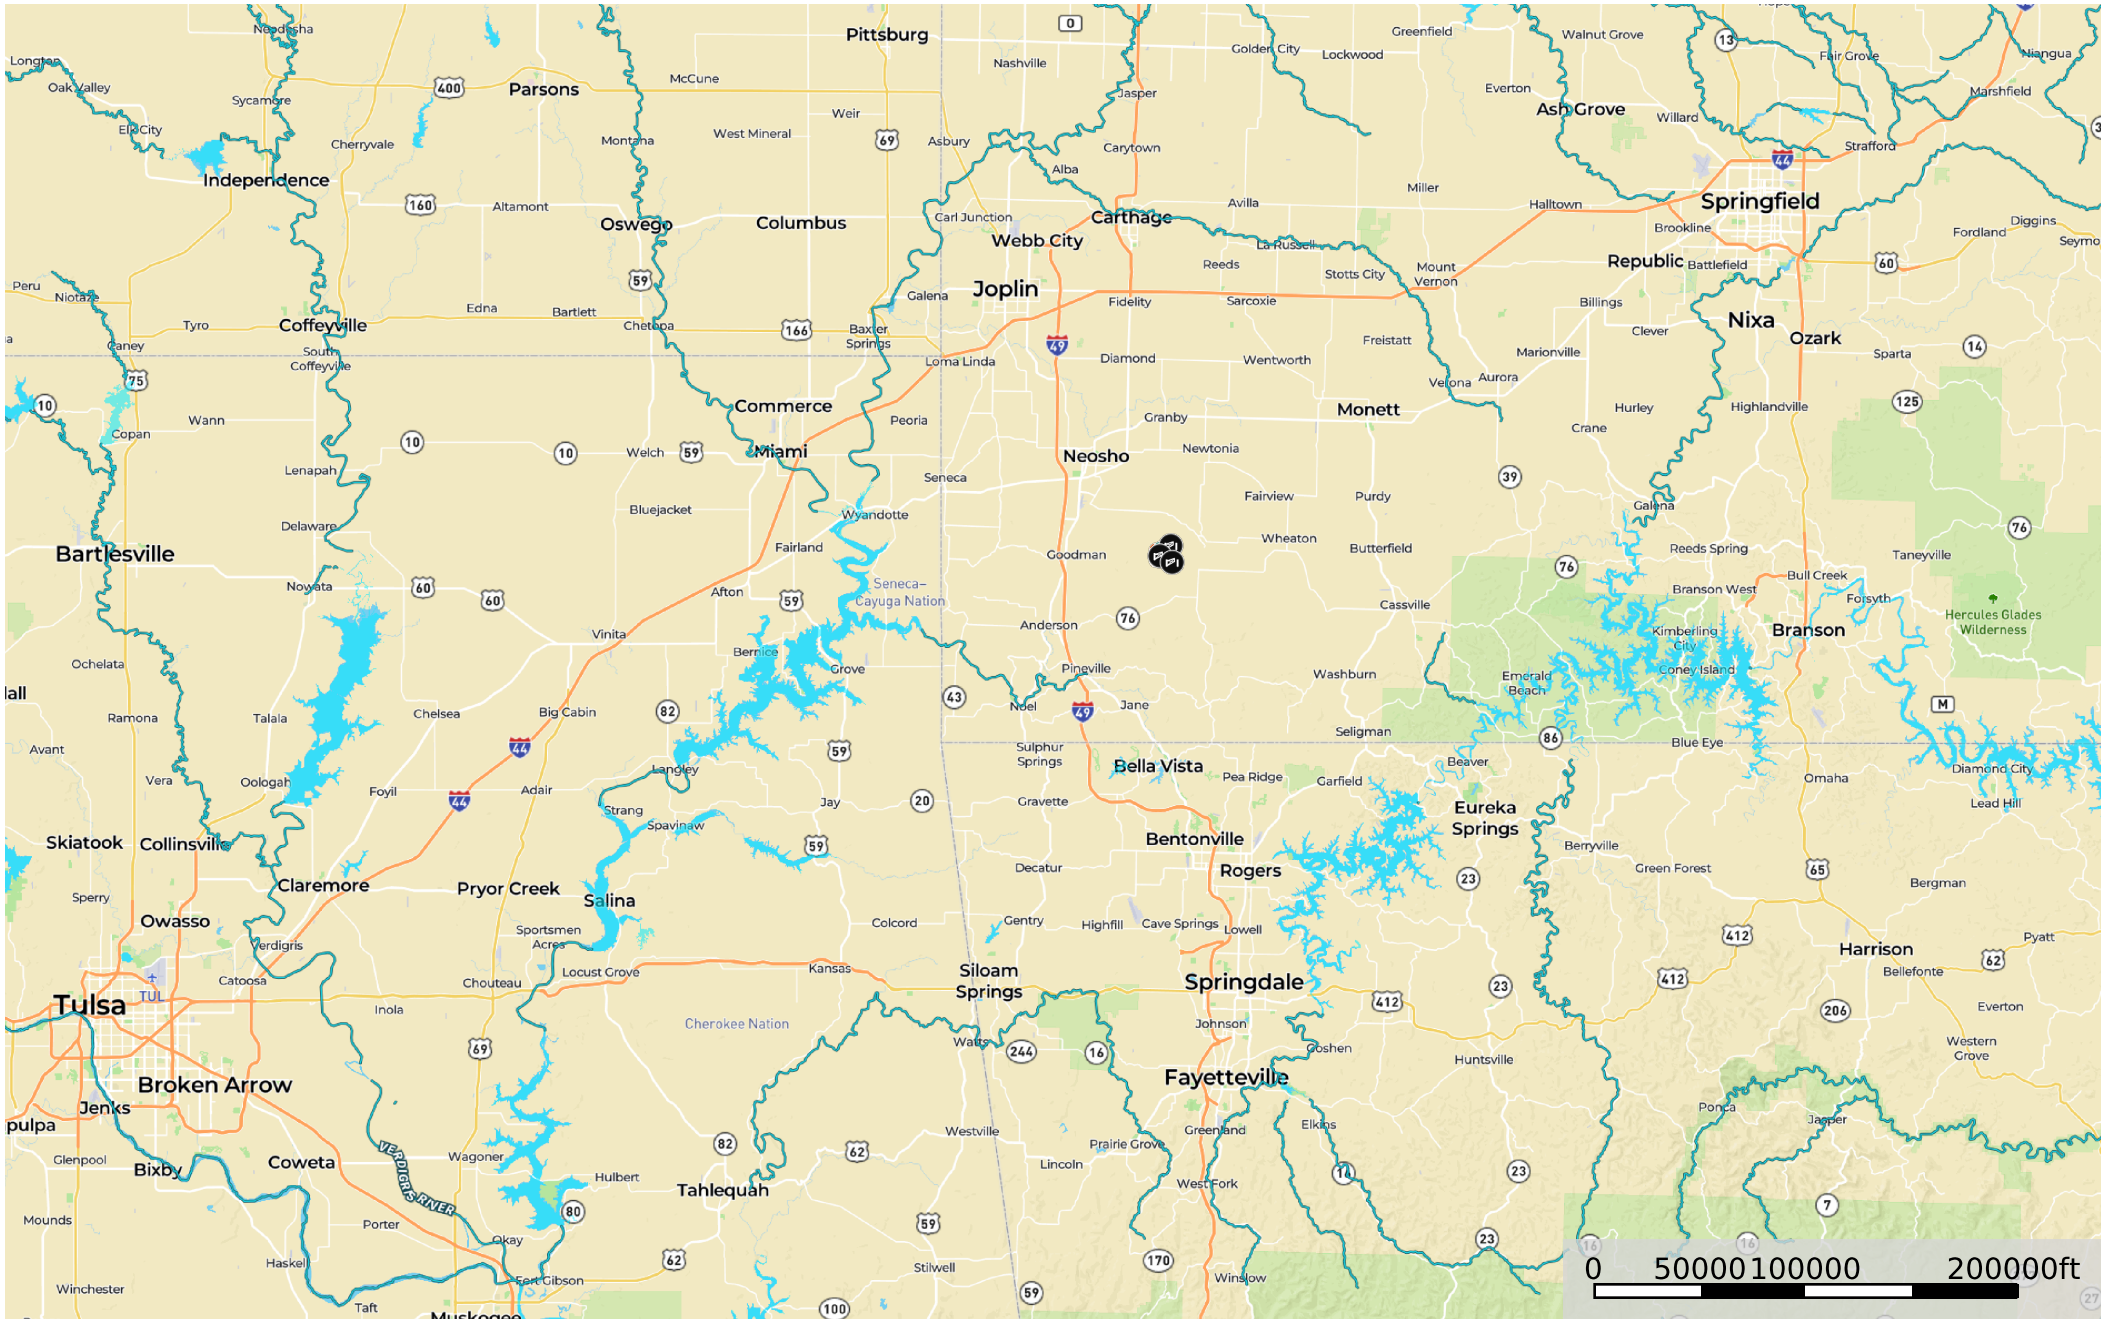

Big Spring Ranch

McDonald County, Missouri, 895 AC +/-

- Gate
- Spring
- House
- Boundary
- Stream, Intermittent
- River/Creek
- Water Body