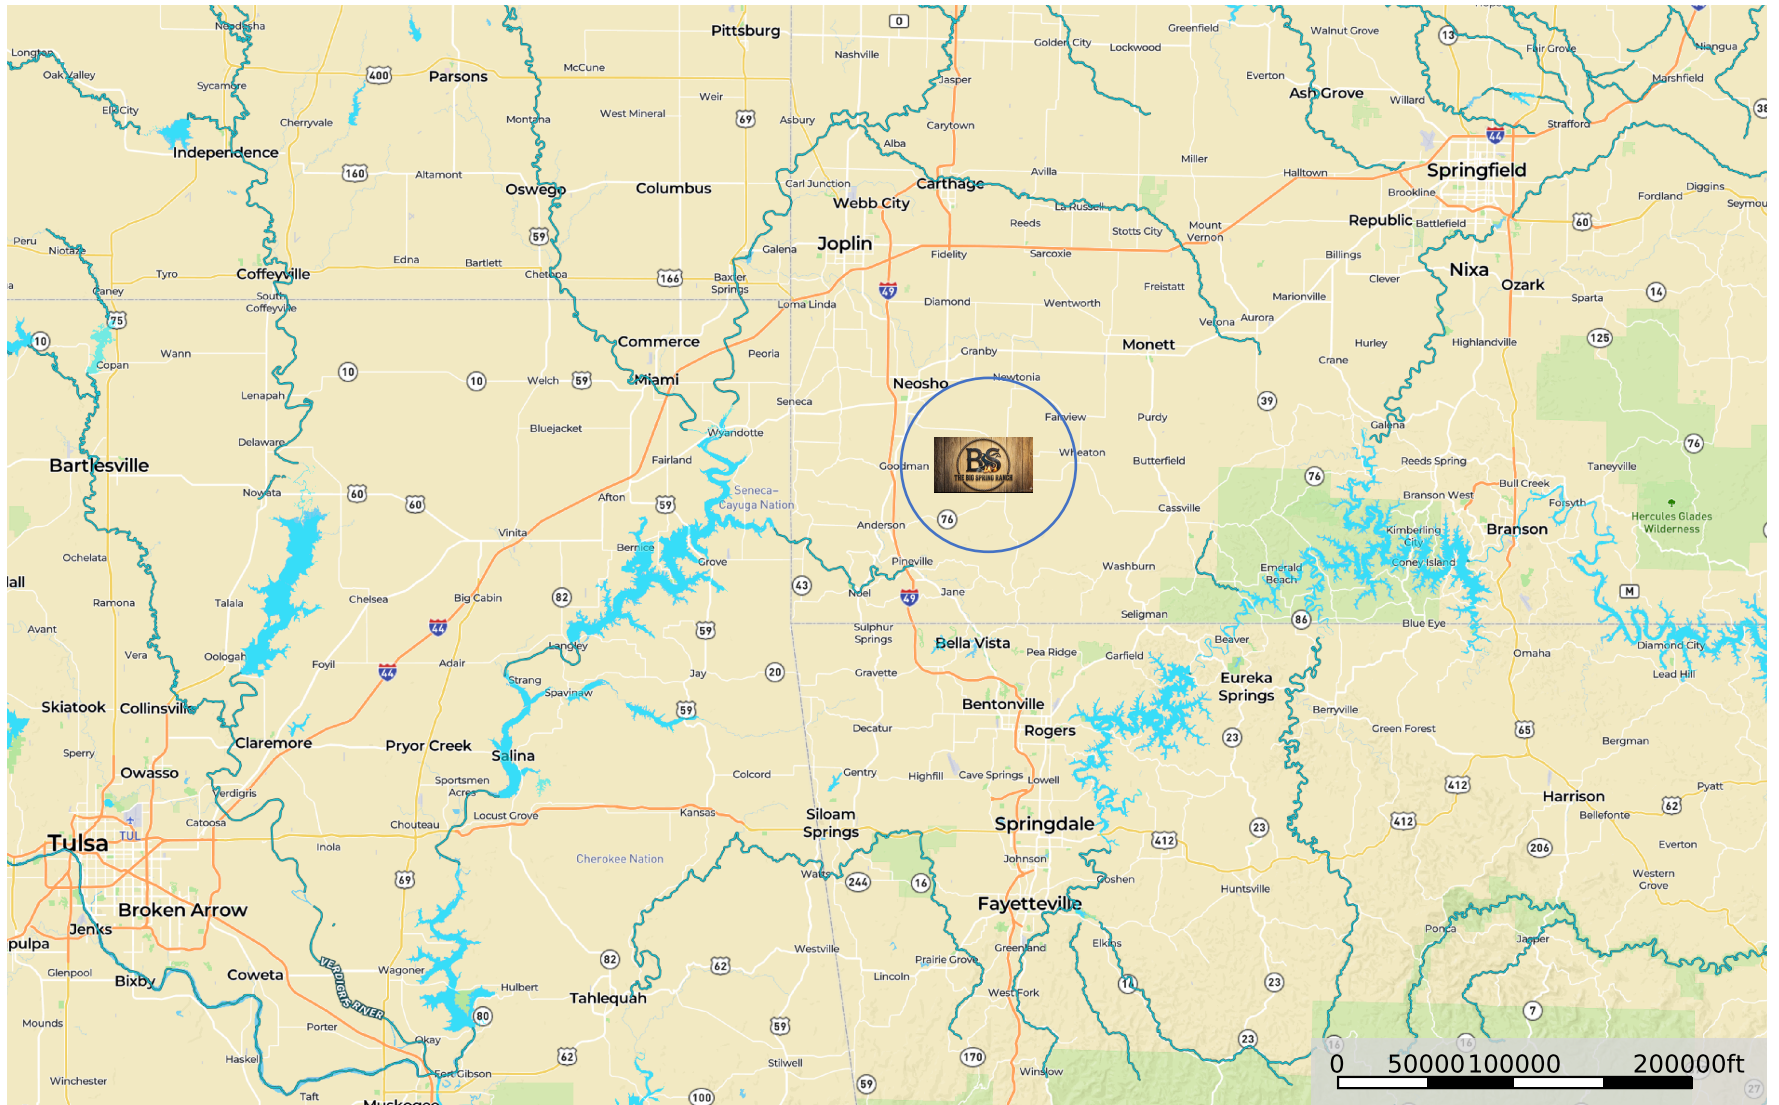

Big Spring Ranch

McDonald County, Missouri, 895 AC +/-

-  Gate
-  Spring
-  House
-  Boundary
-  Stream, Intermittent
-  River/Creek
-  Water Body