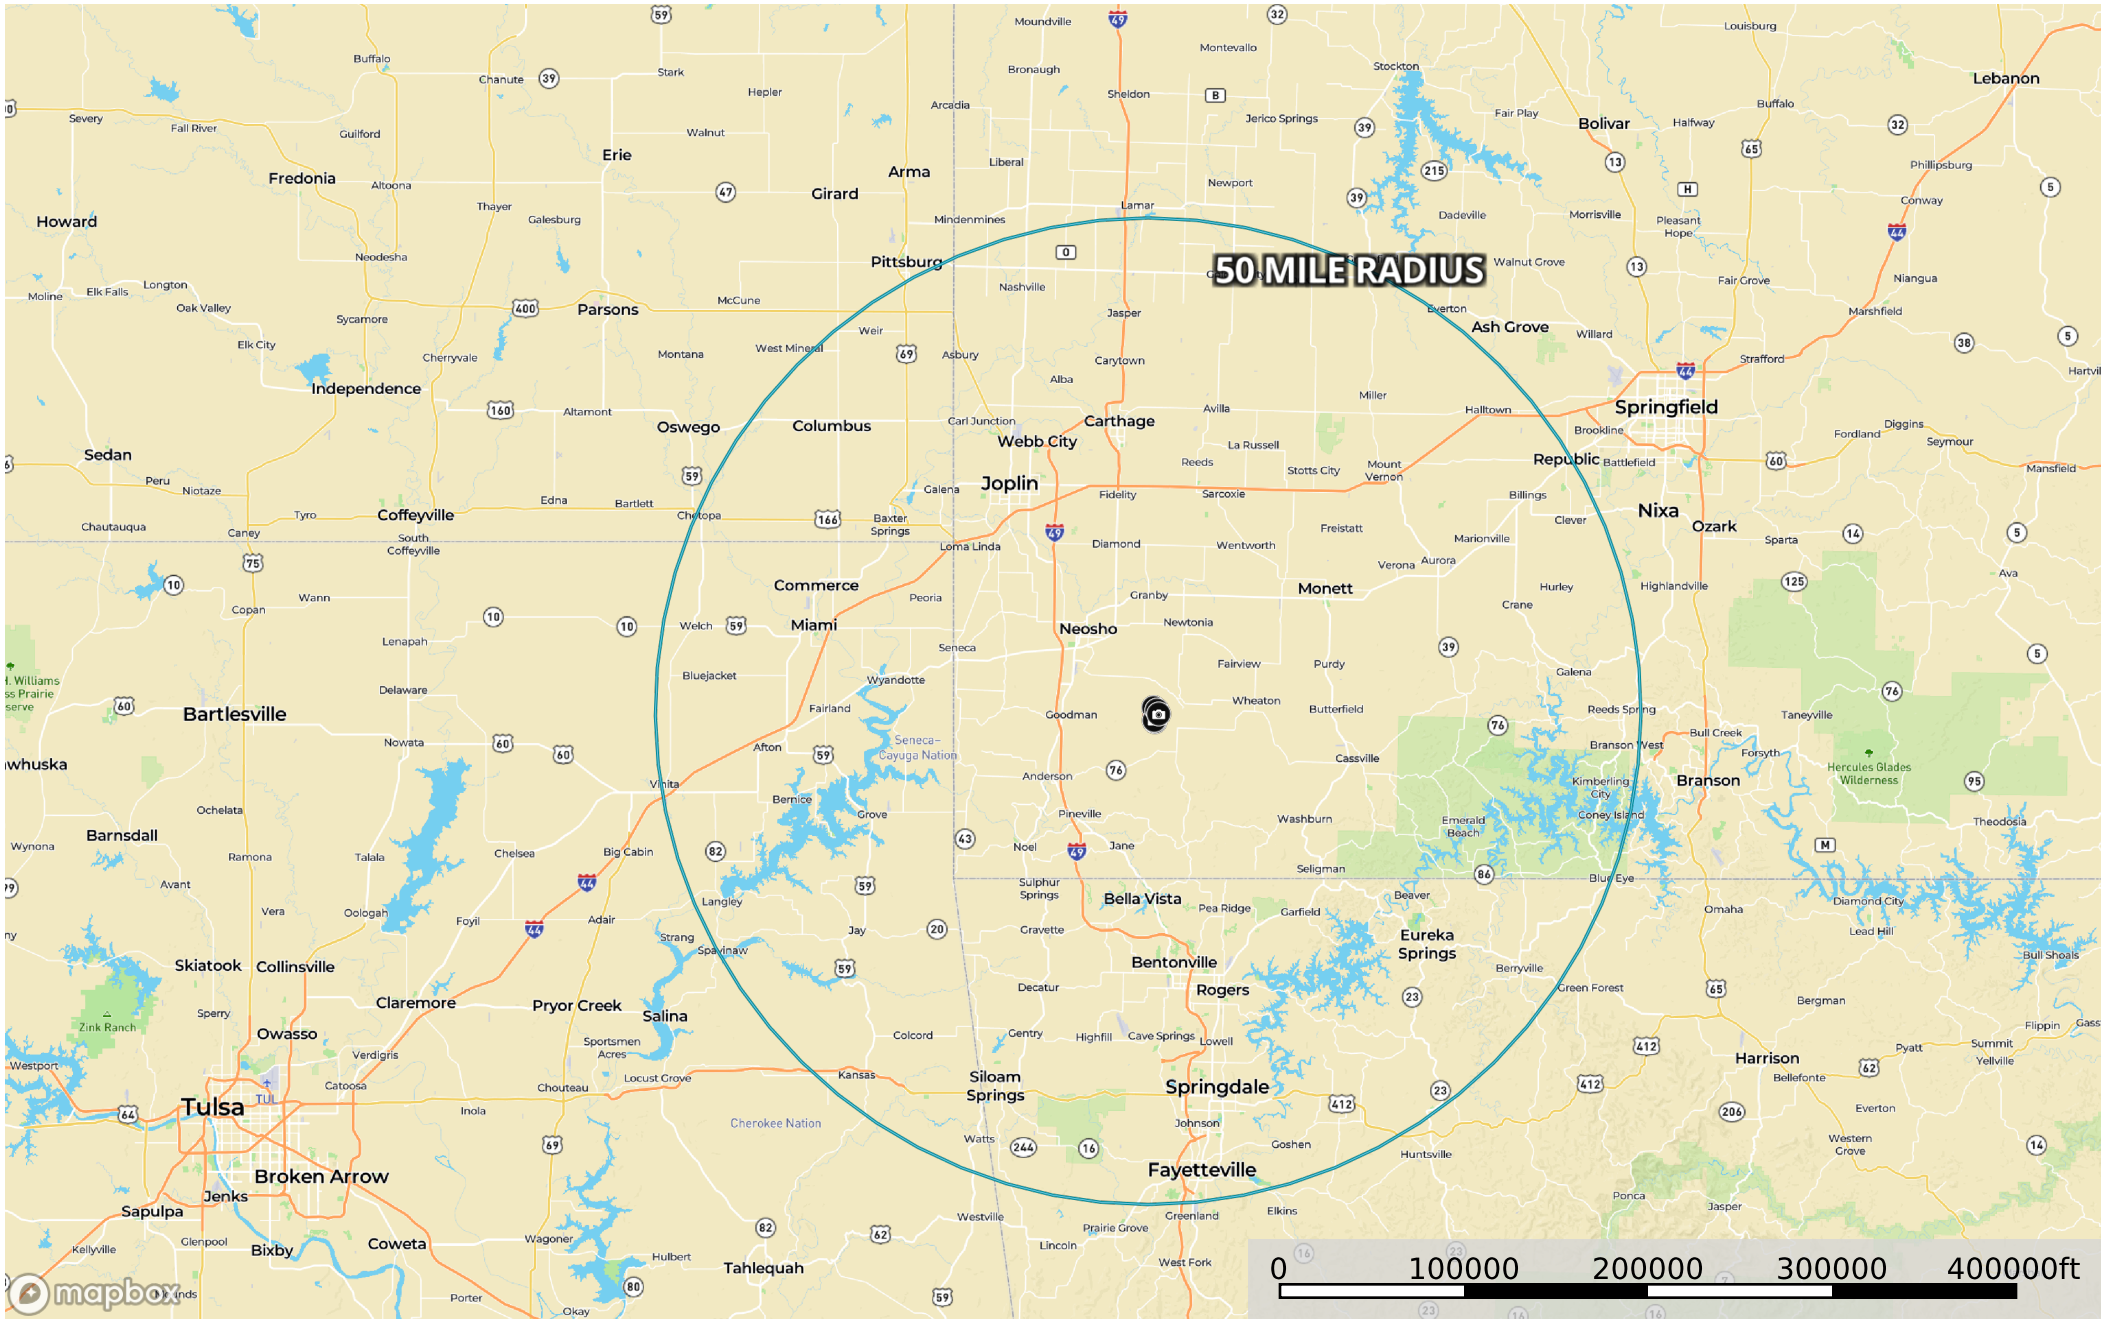

Big Spring Ranch

McDonald County, Missouri, 895 AC +/-

50 MILE RADIUS

Photo Point Boundary Pivot 1