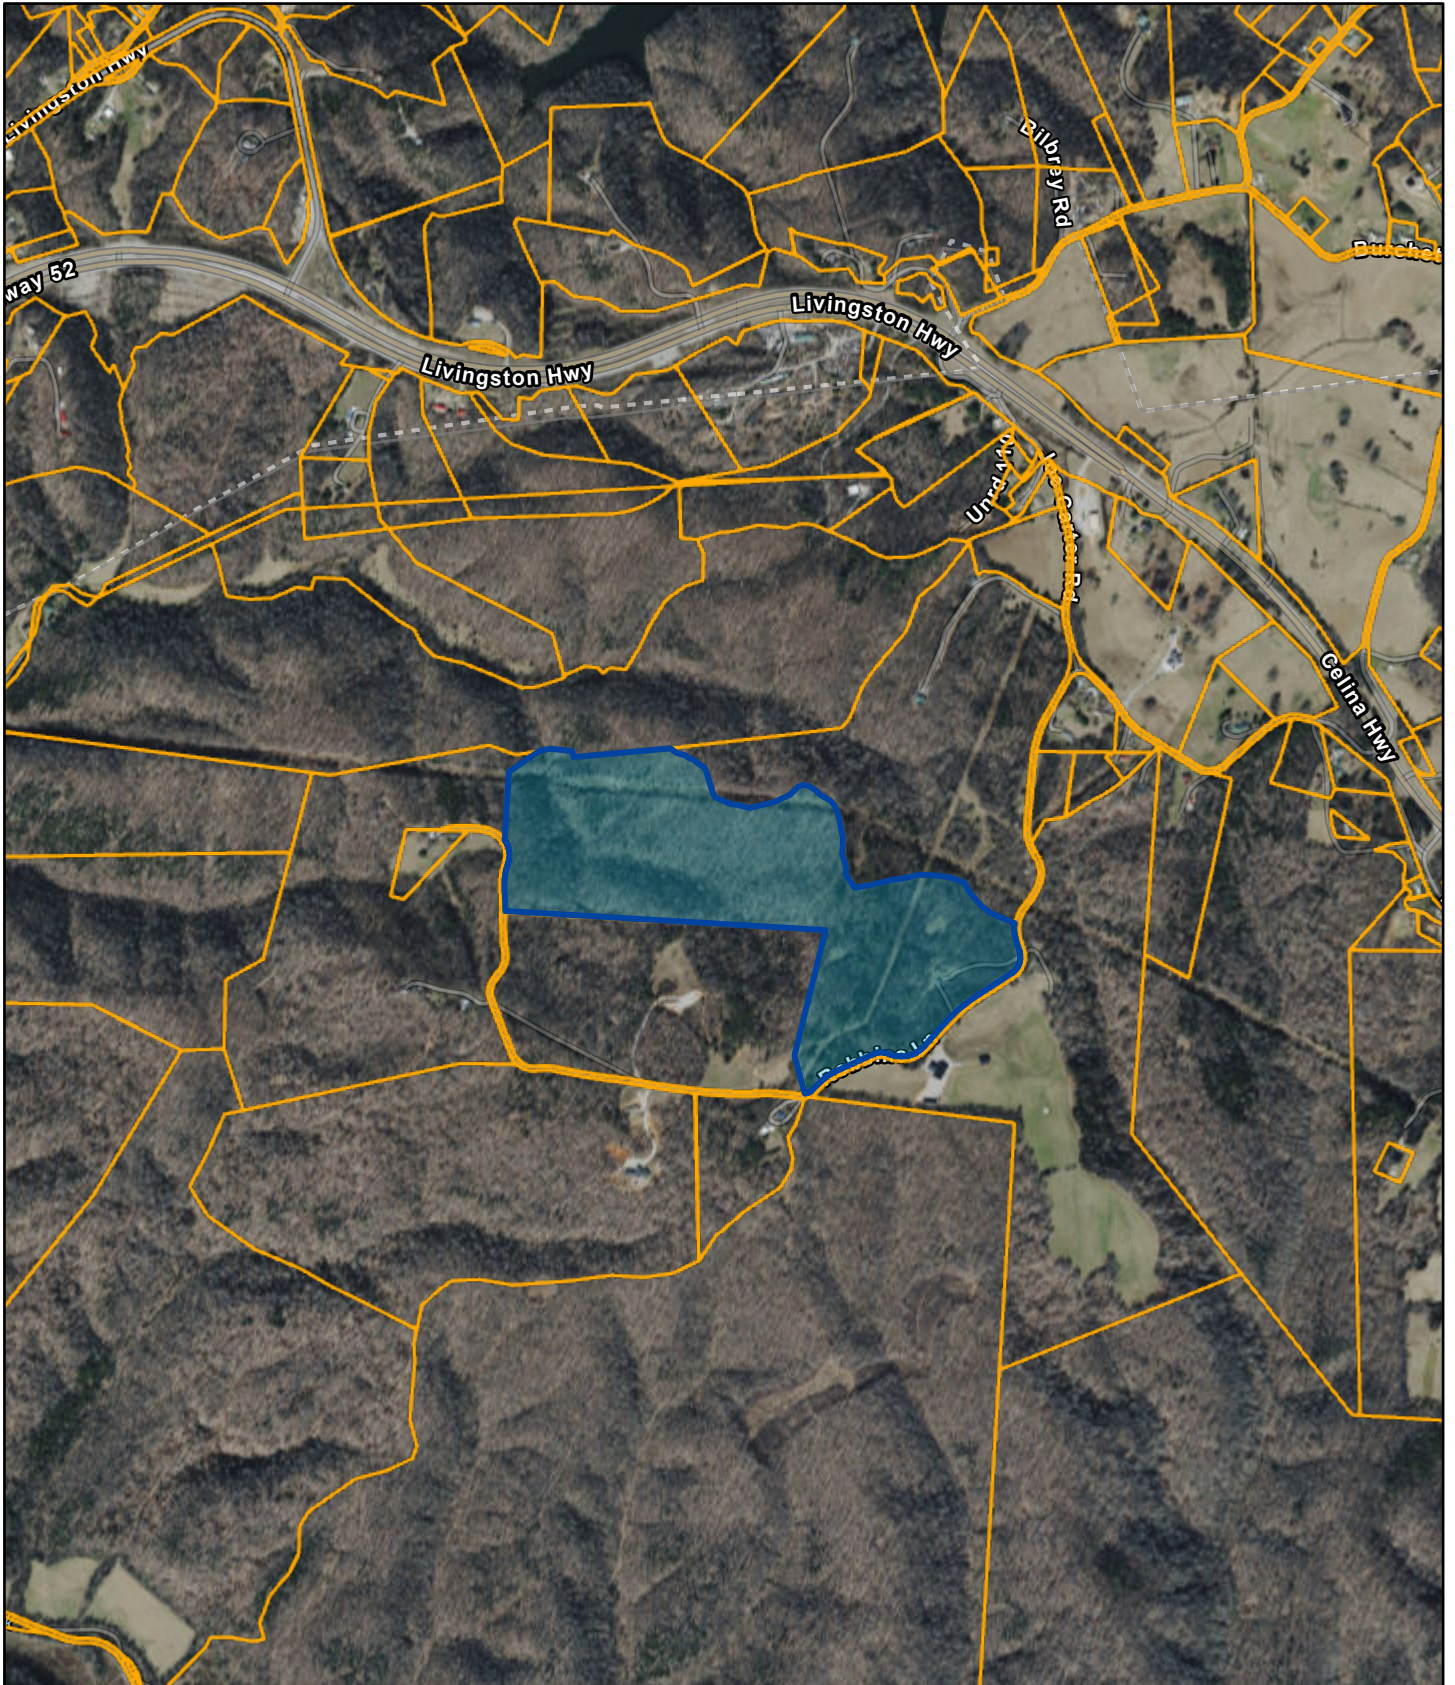

Overton County - Parcel: 010 016.00

Date: January 22, 2026

County: OVERTON
Owner: UPTON JOE ETAL %NOAH BAILEY
Address: ROBBINS LN 280
Parcel ID: 010 016.00
Deeded Acreage: 0
Calculated Acreage: 70.5
Vexcel Imagery Date: 2023

State of Tennessee, Comptroller of the Treasury, Division of Property Assessments (DPA), Esri Community Maps Contributors, Esri, TomTom, Garmin, SafeGraph, GeoTechnologies, Inc, METI/NASA, USGS, EPA, NPS, US Census Bureau, USDA, USFWS

The property lines are compiled from information maintained by your local county Assessor's office but are not conclusive evidence of property ownership in any court of law.