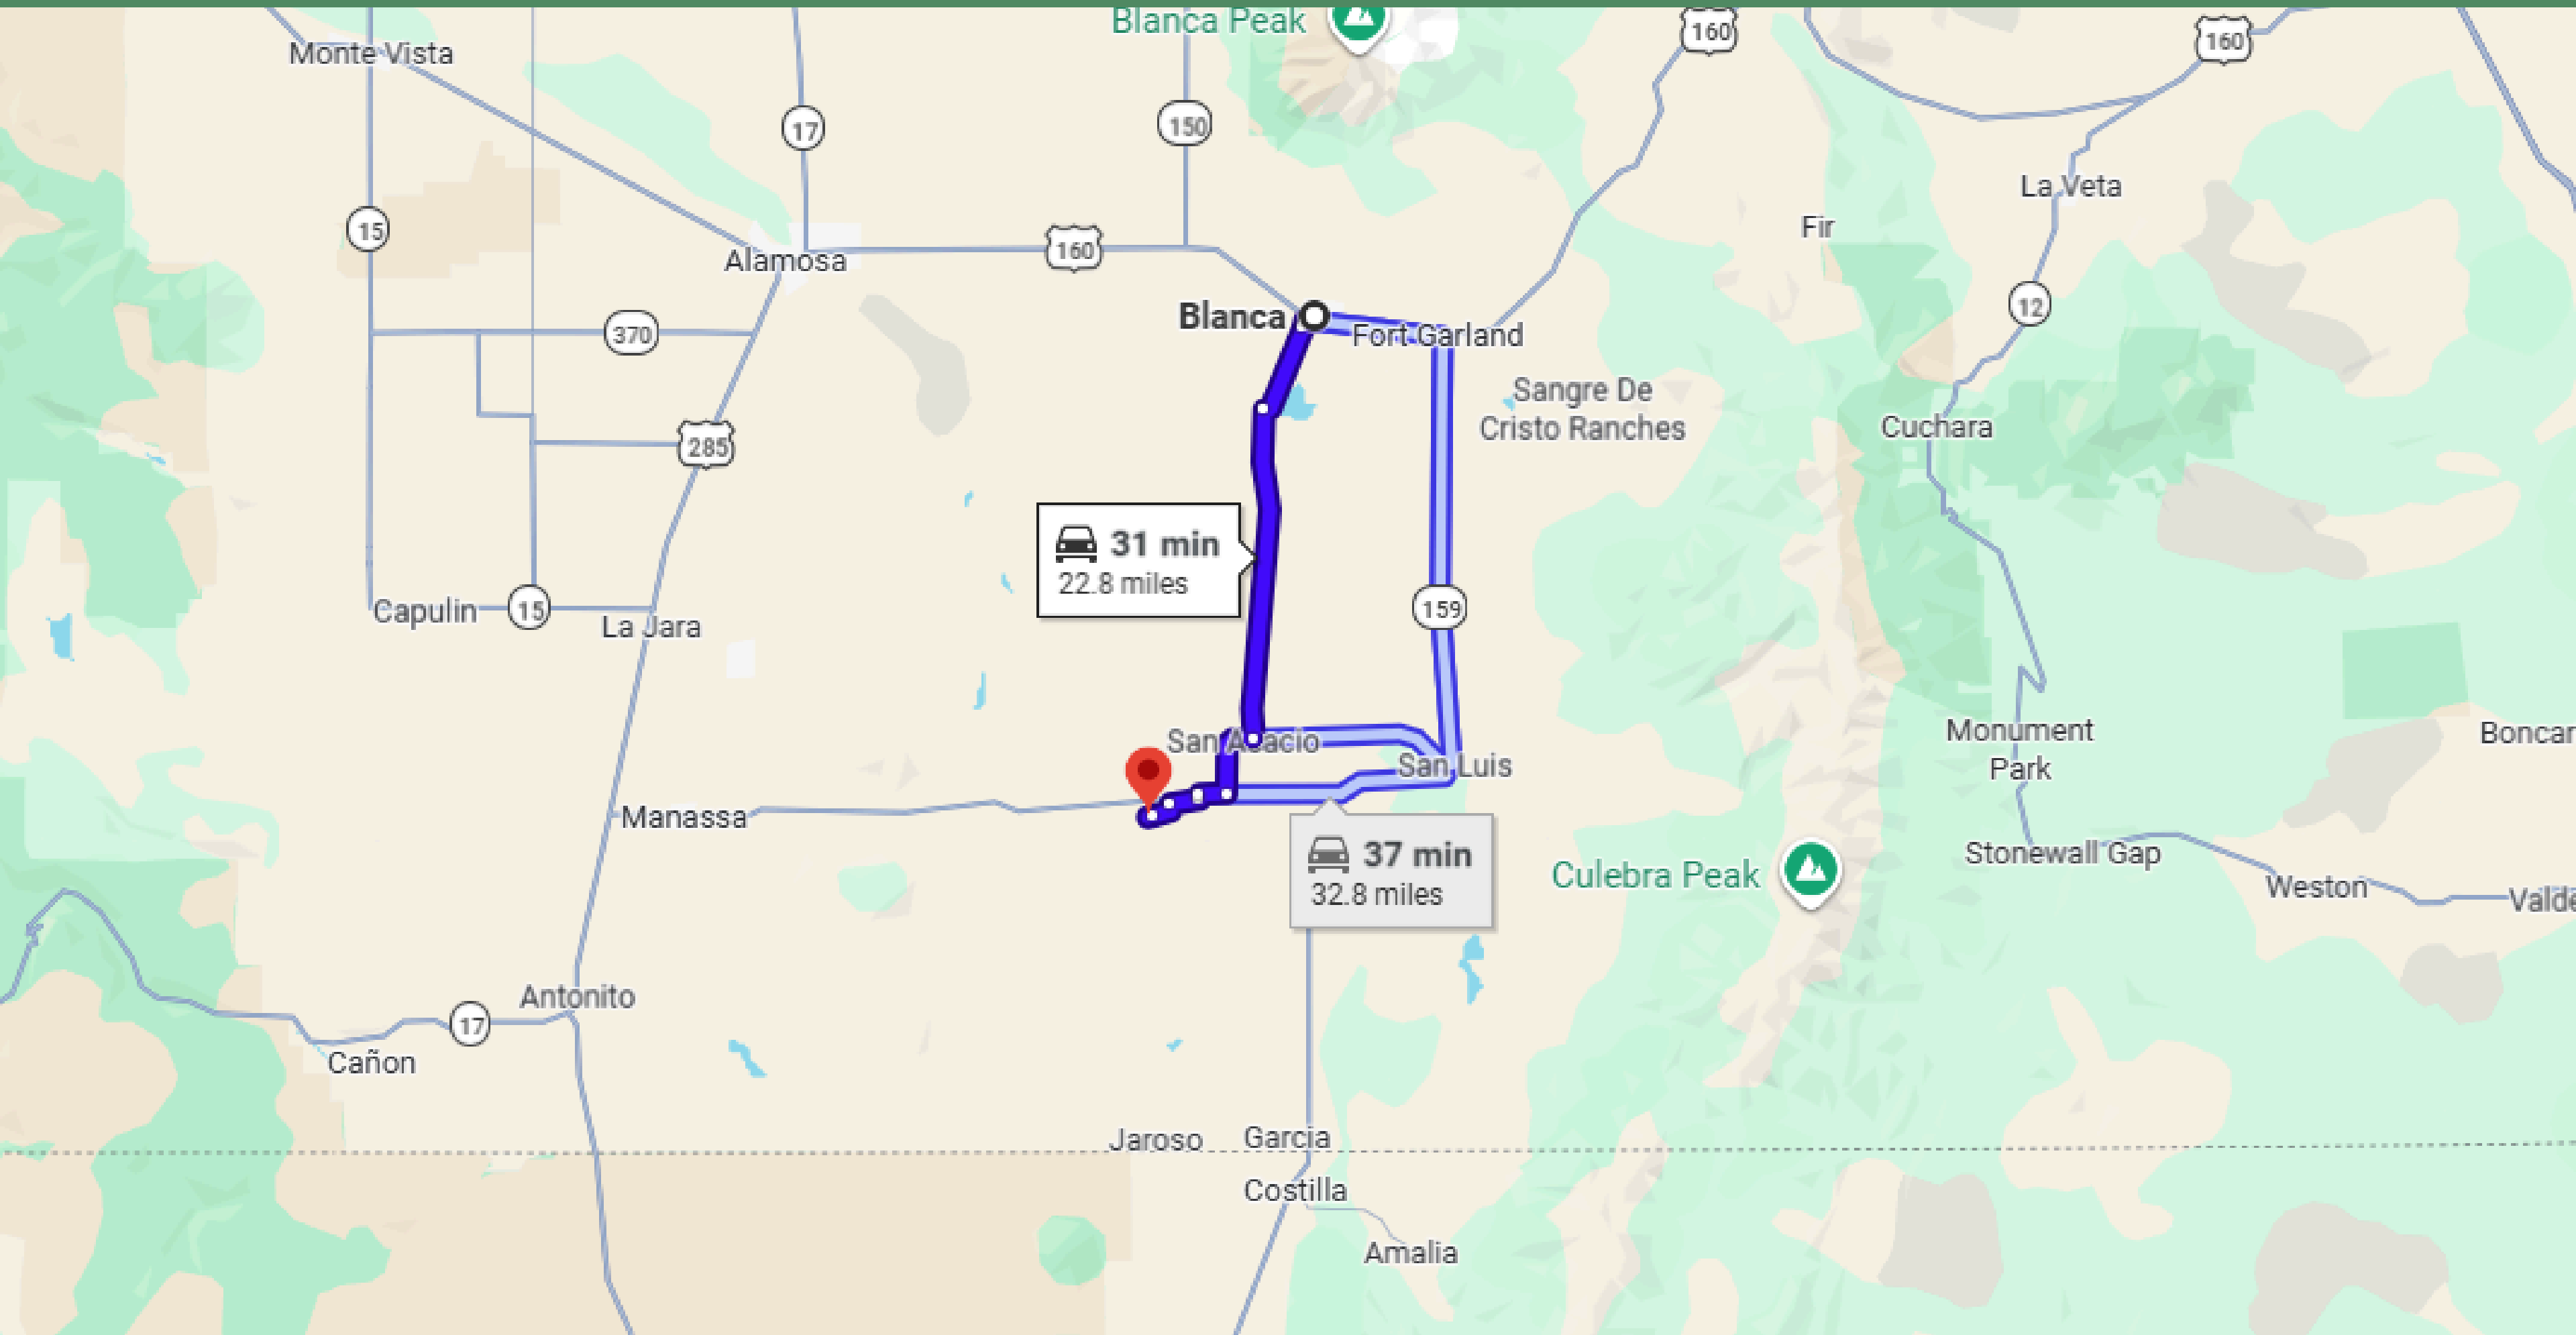

4 HRS DRIVE TO DENVER

17-MINUTE DRIVE TO SAN LUIS TOWN

31-MINUTE DRIVE TO BLANCA TOWN

33-MINUTE DRIVE TO FORT GARLAND TOWN