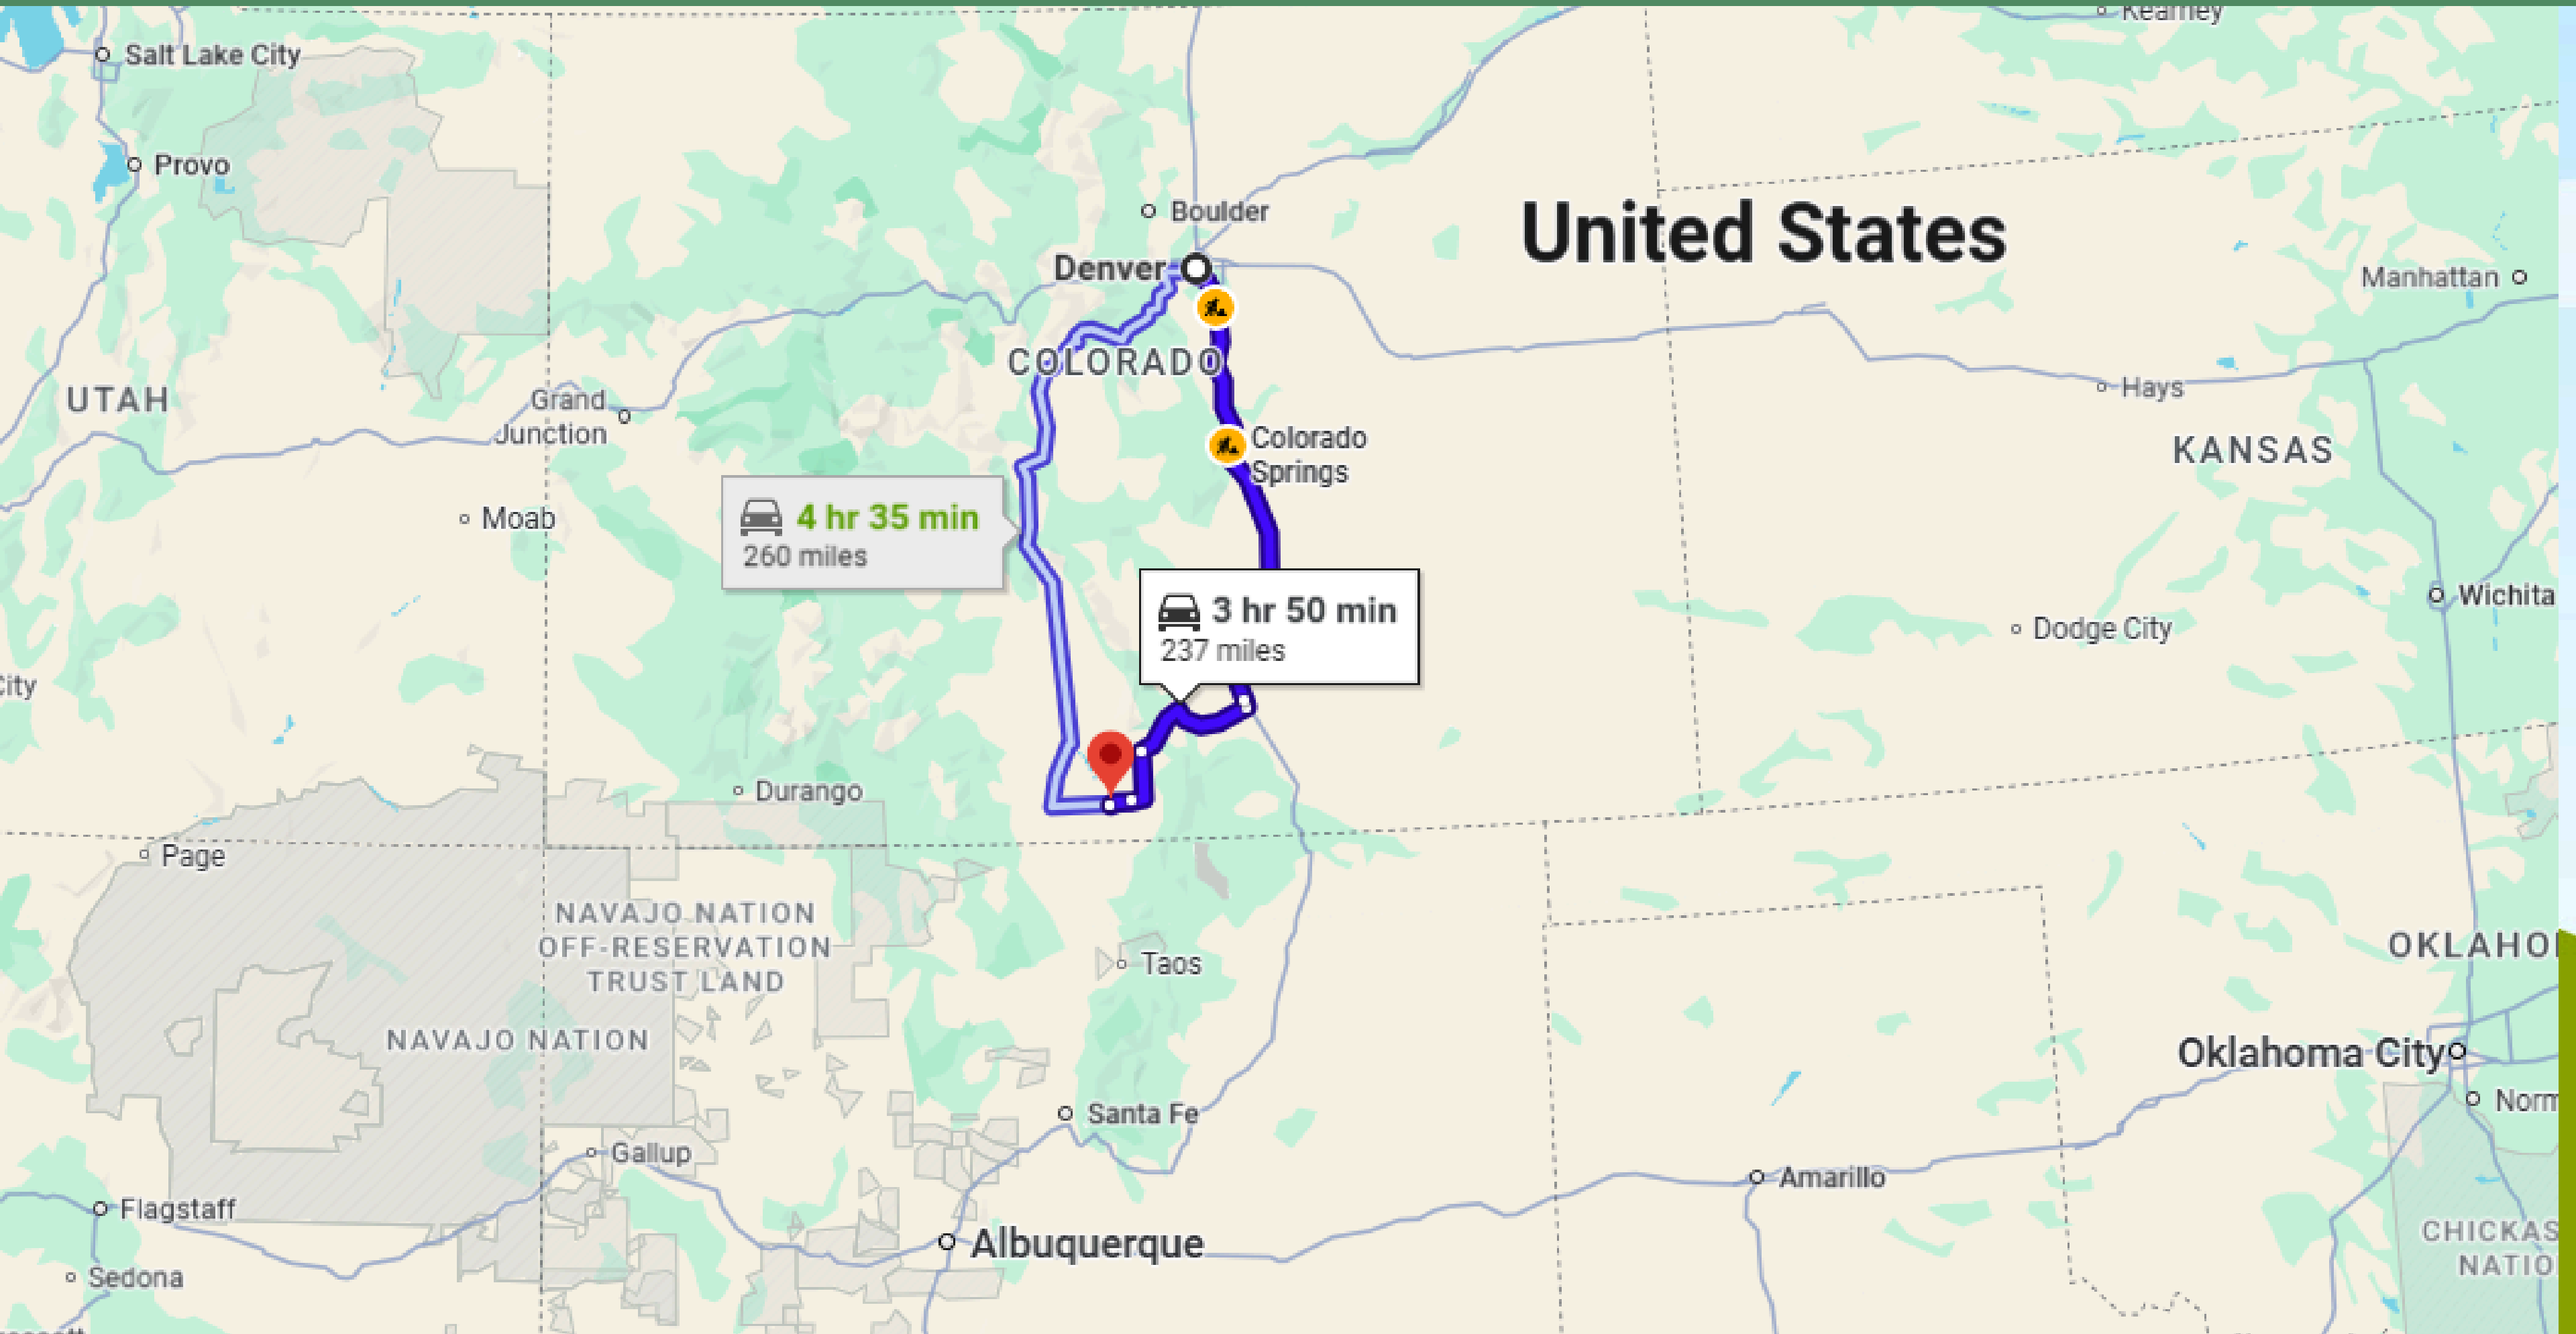

4 HRS DRIVE TO DENVER

17-MINUTE DRIVE TO SAN LUIS TOWN

31-MINUTE DRIVE TO BLANCA TOWN

33-MINUTE DRIVE TO FORT GARLAND TOWN