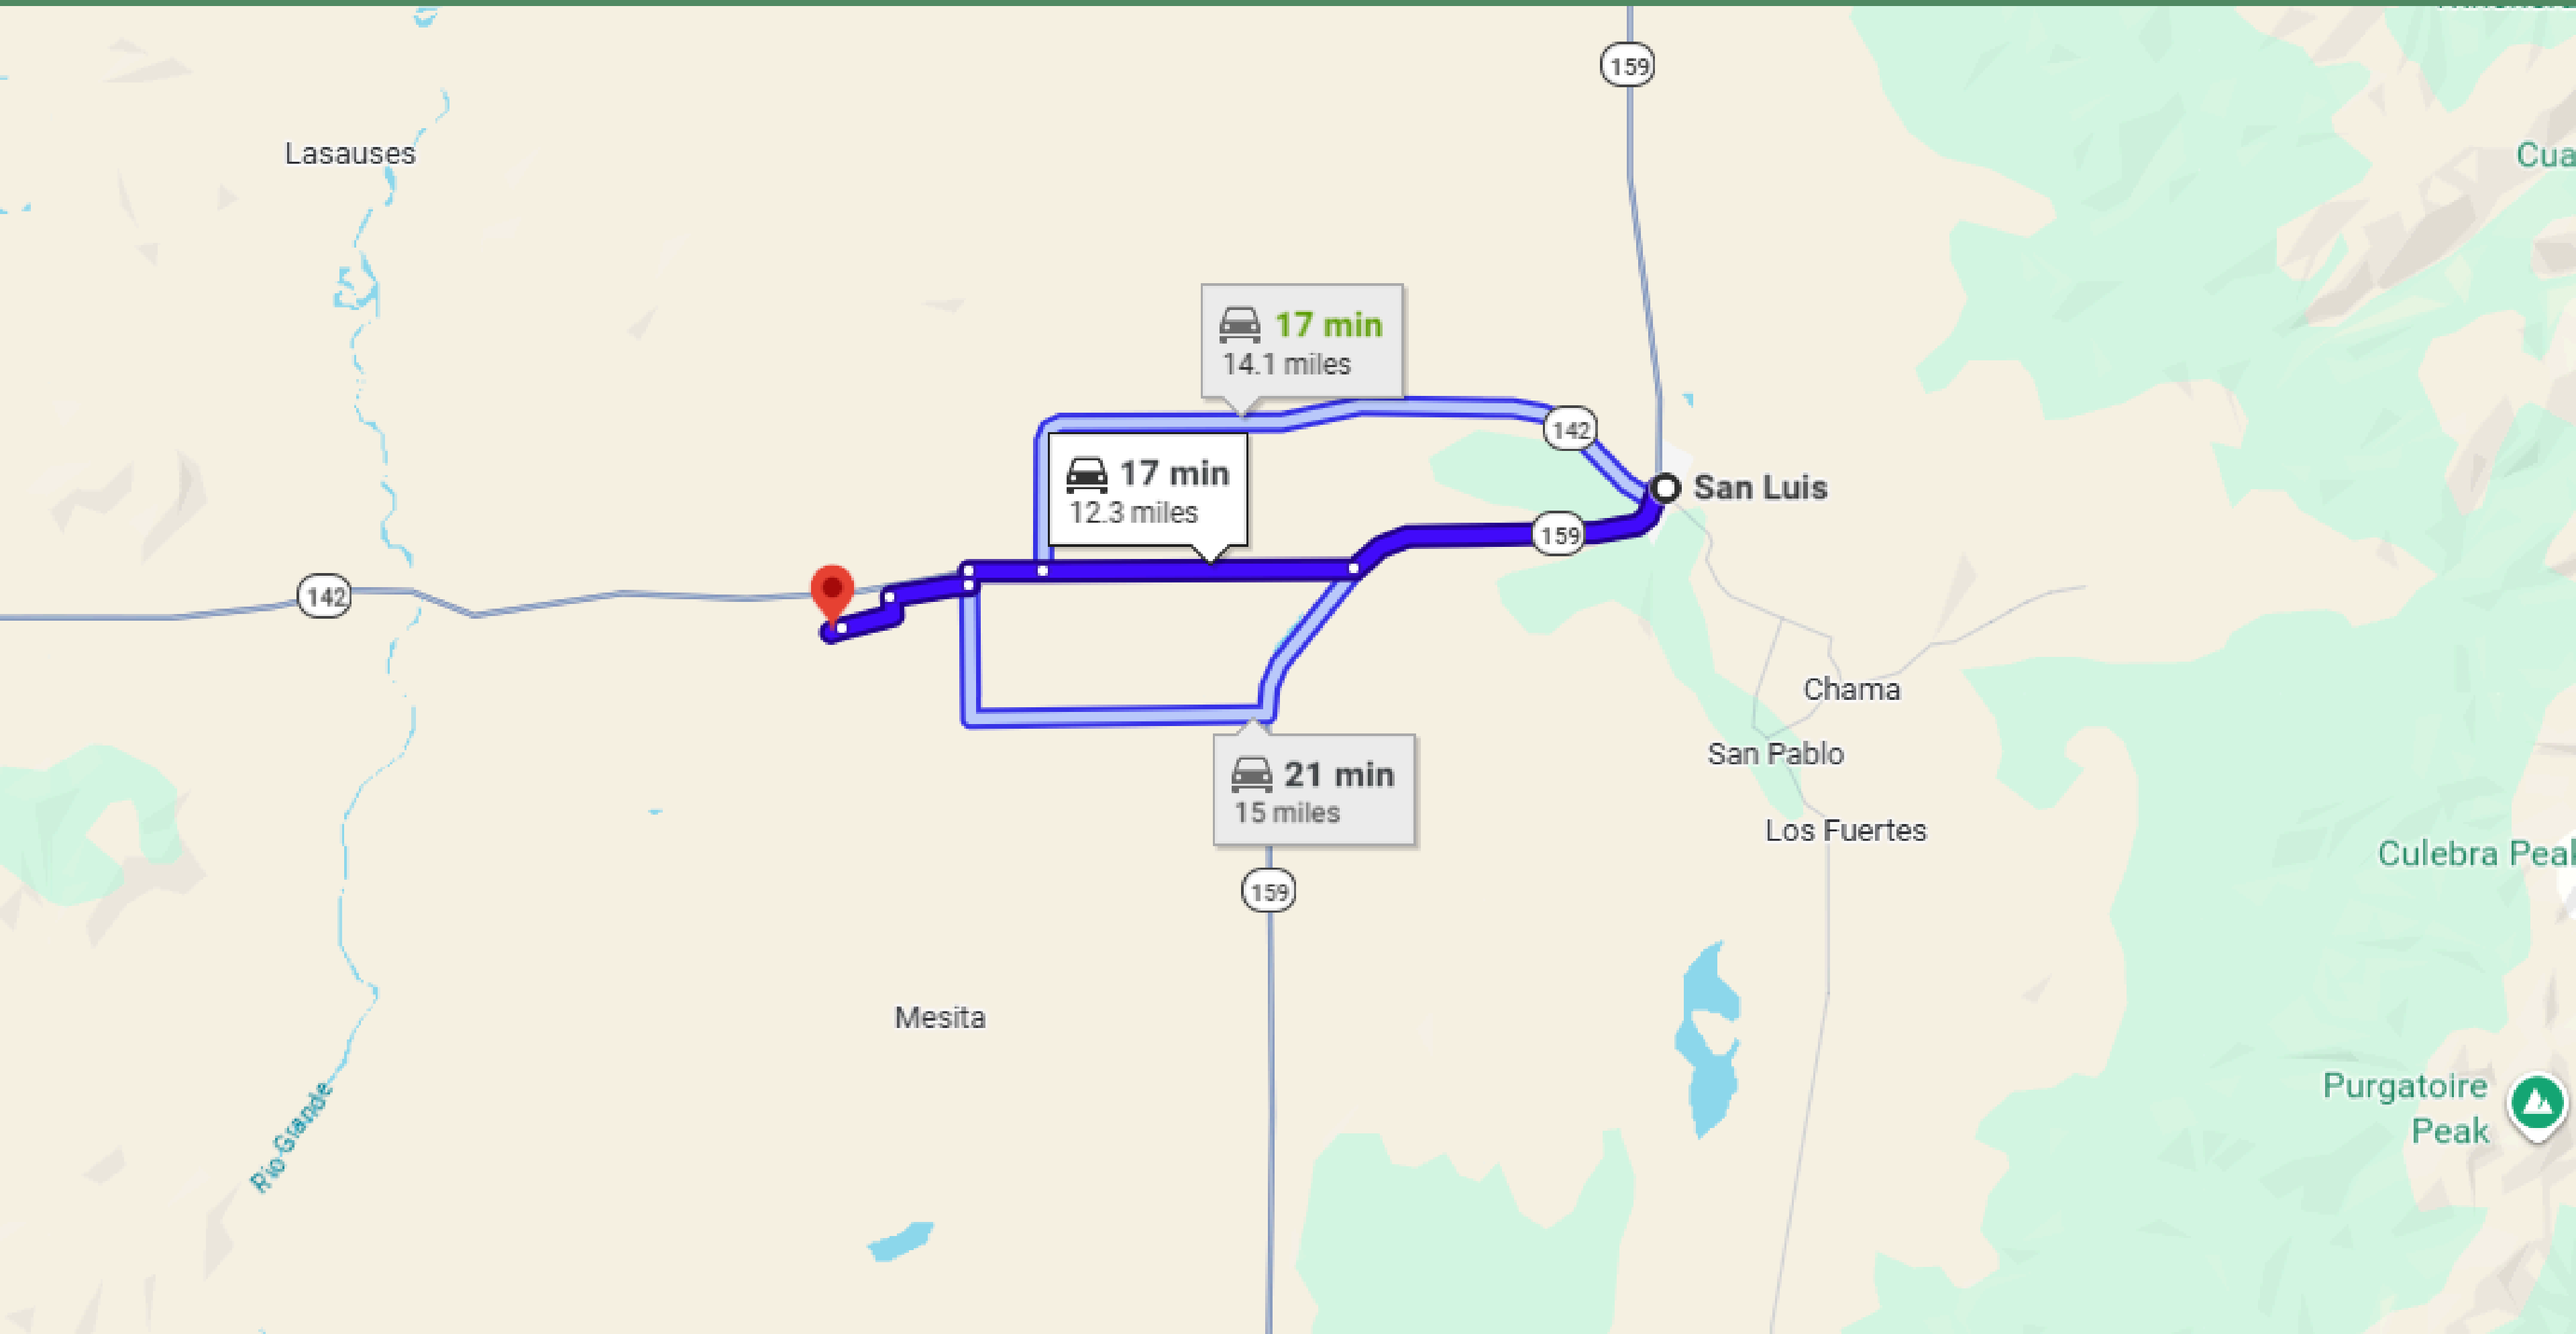

4 HRS DRIVE TO DENVER

17-MINUTE DRIVE TO SAN LUIS TOWN

31-MINUTE DRIVE TO BLANCA TOWN

33-MINUTE DRIVE TO FORT GARLAND TOWN