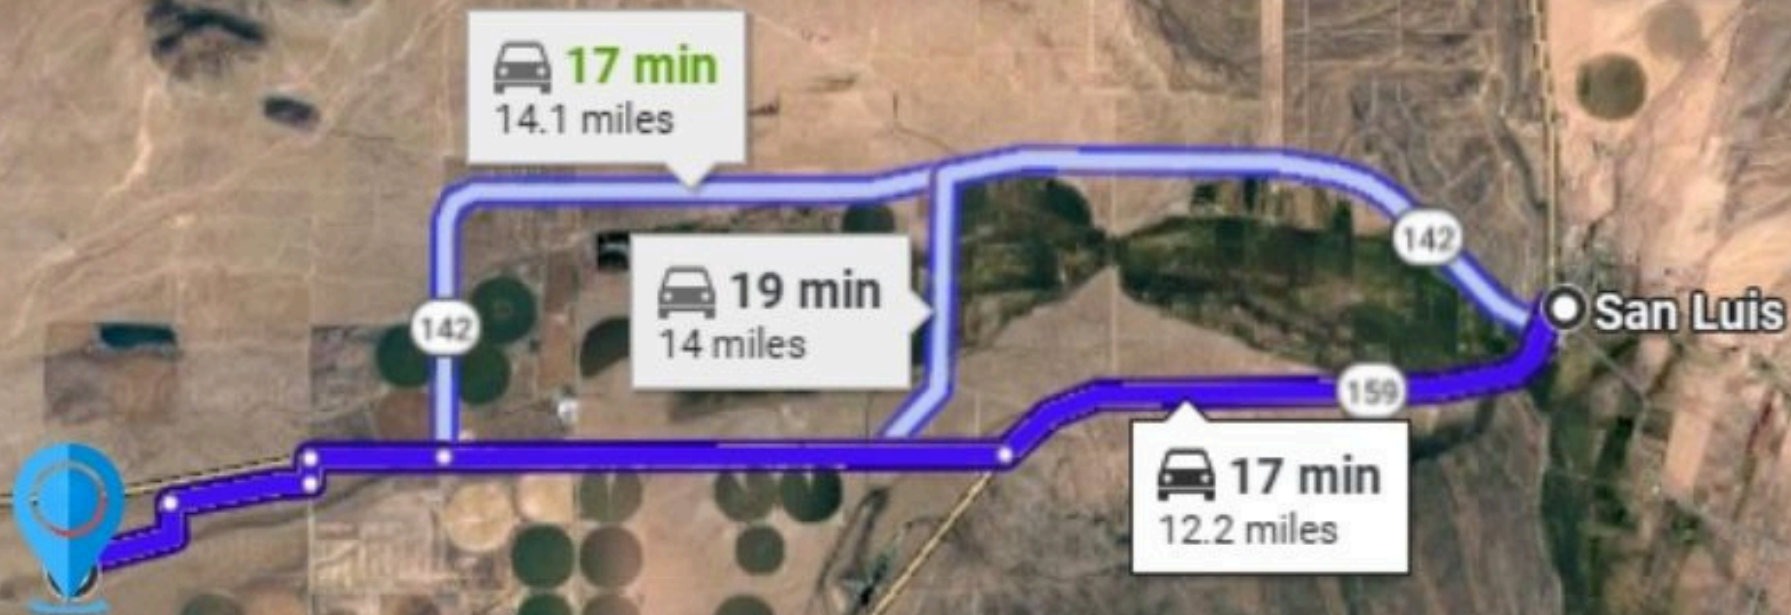

# TOWN VIEW

Pinon Hills HP

 **Property**  
Jaroso

COLORADO

NEW MEXICO

COLORADO

# DRIVING DIRECTIONS

**From N Church Pl → Left onto CO-159 S (4.6 mi) → Right on County Rd P (4.2) → Continue on CO-142 W (1 mi) → Right on Margo Ave (2.3 mi). The  property is on the left.**