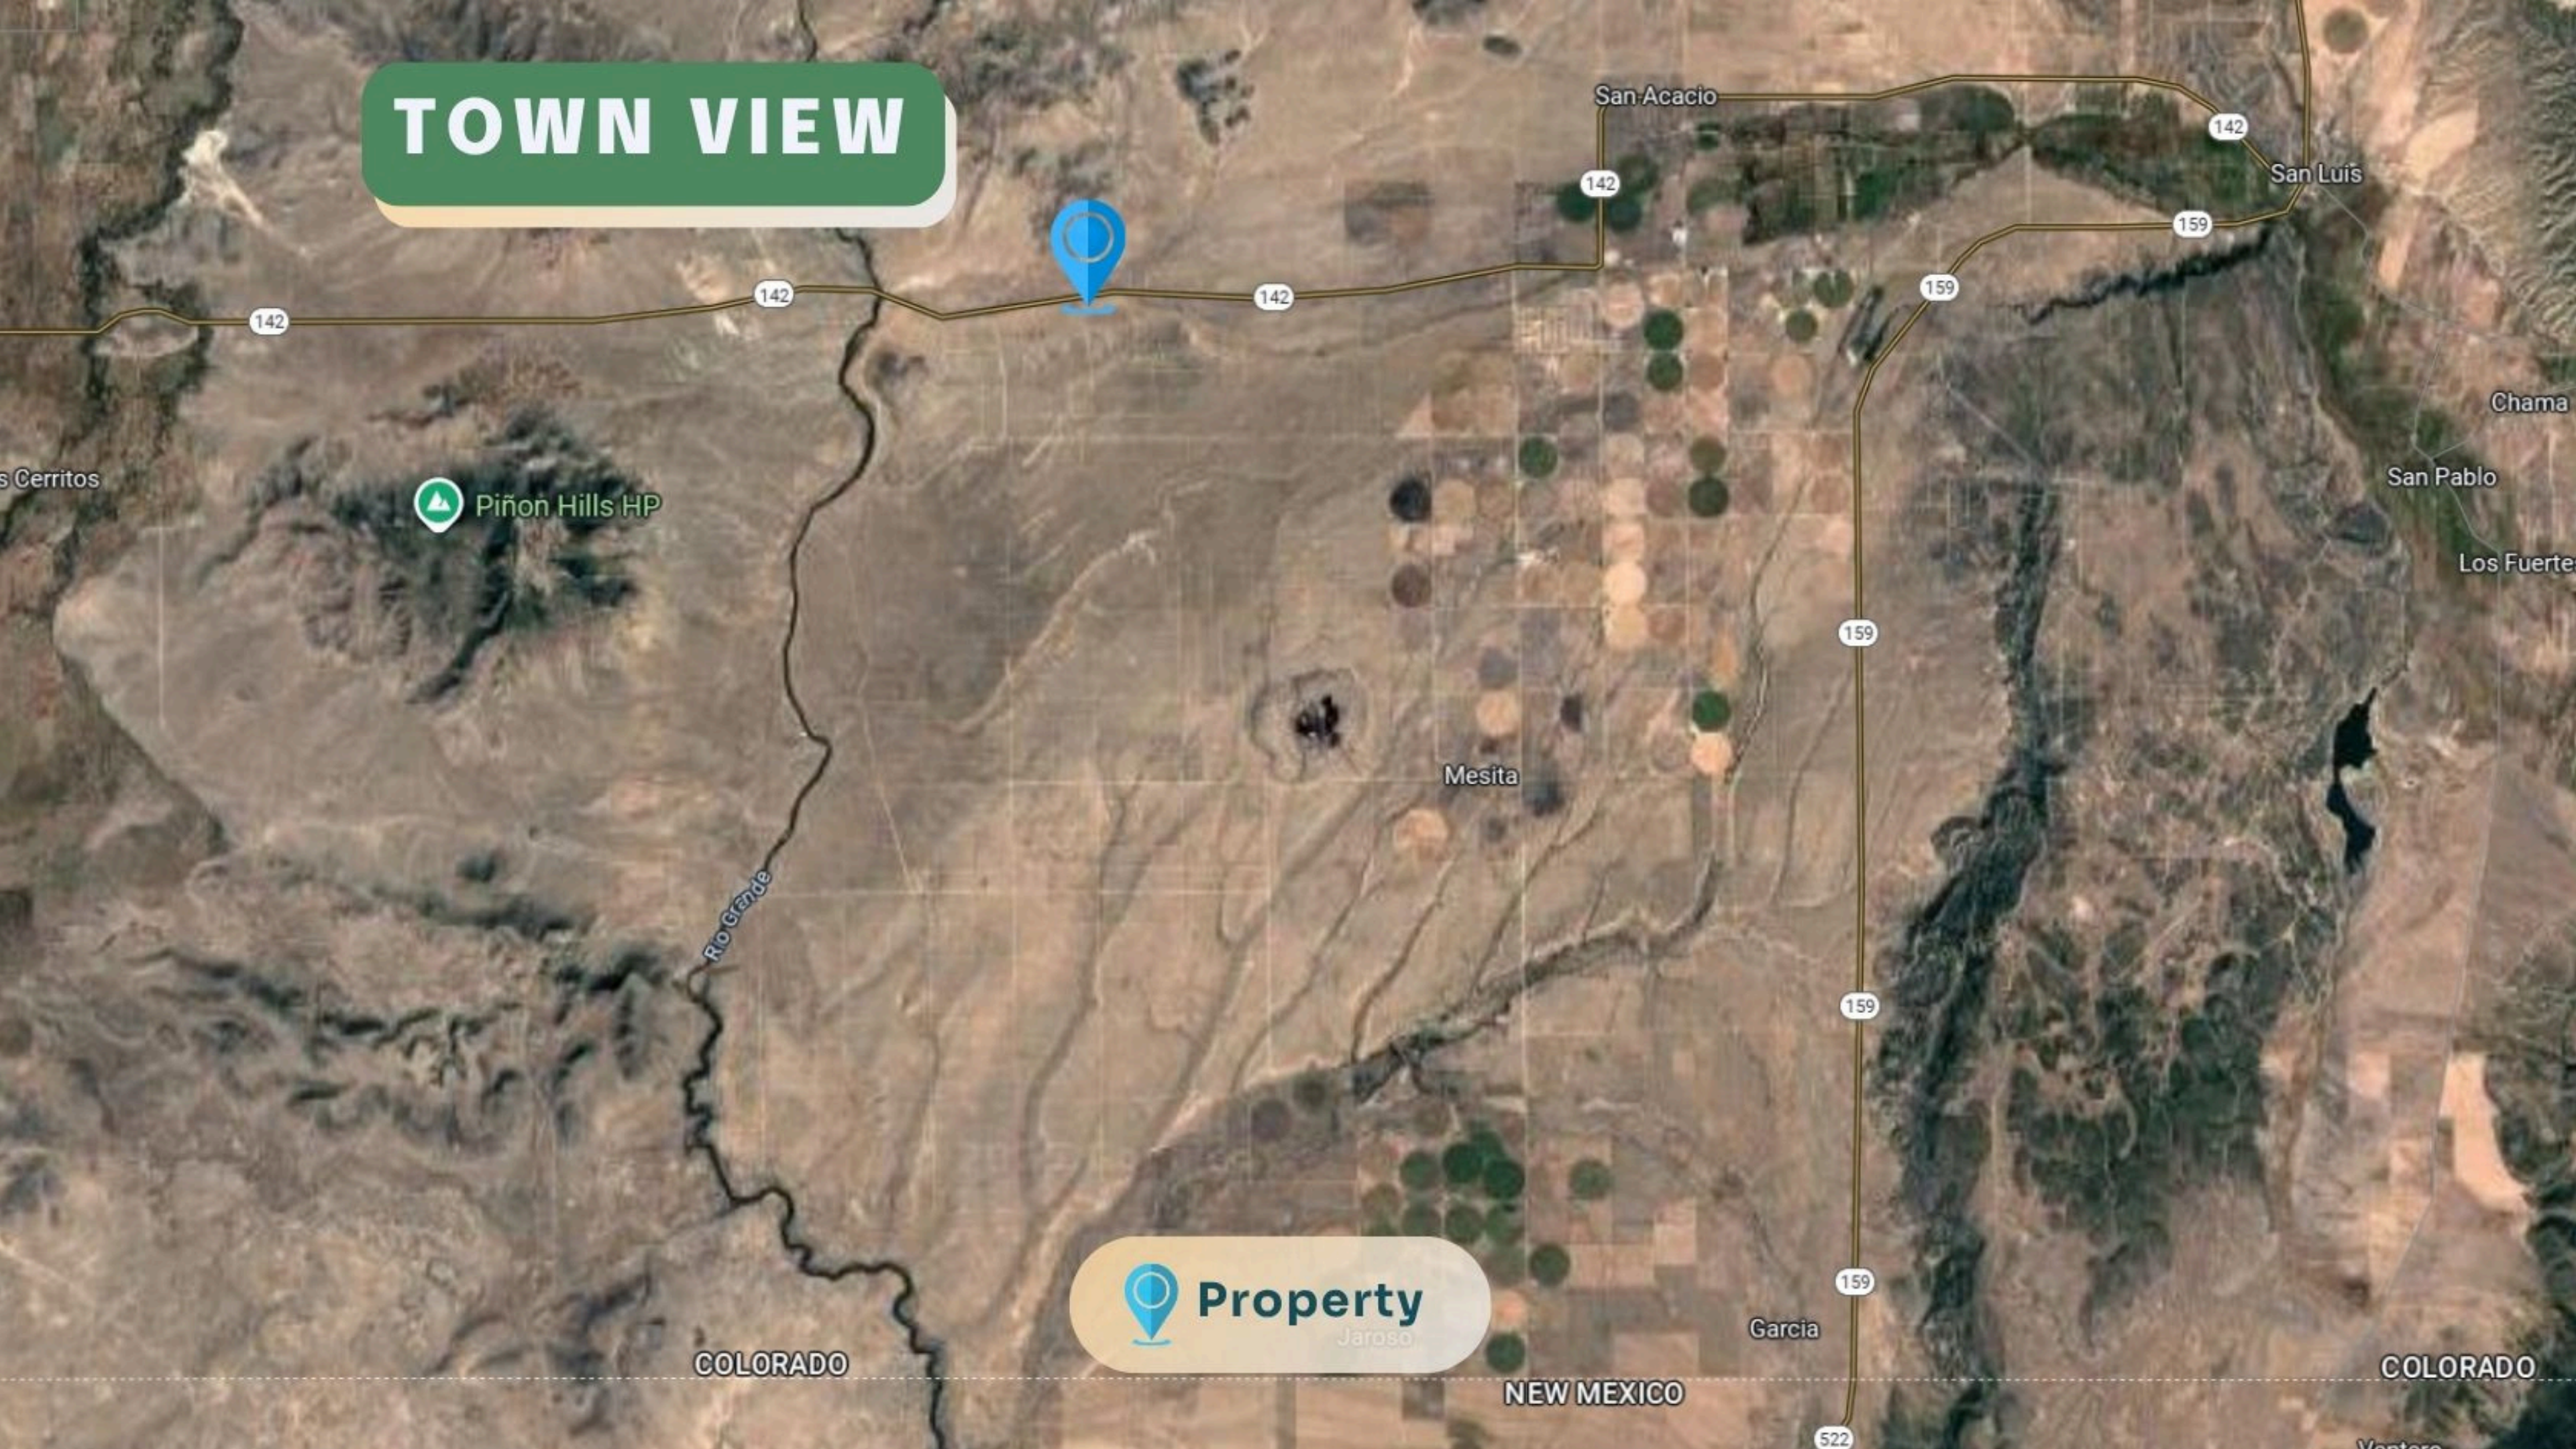

# TOWN VIEW

Pinon Hills HP

 **Property**  
Jaroso

COLORADO

NEW MEXICO

COLORADO

# COUNTY VIEW

Monte Vista  
National  
Wildlife  
Refuge

 **Property**

# DRIVING DIRECTIONS

**From N Church Pl → Left onto CO-159 S (4.6 mi) → Right on County Rd P (4.2) → Continue on CO-142 W (1 mi) → Right on Margo Ave (2.3 mi). The  property is on the left.**

# STATE VIEW

**Property**