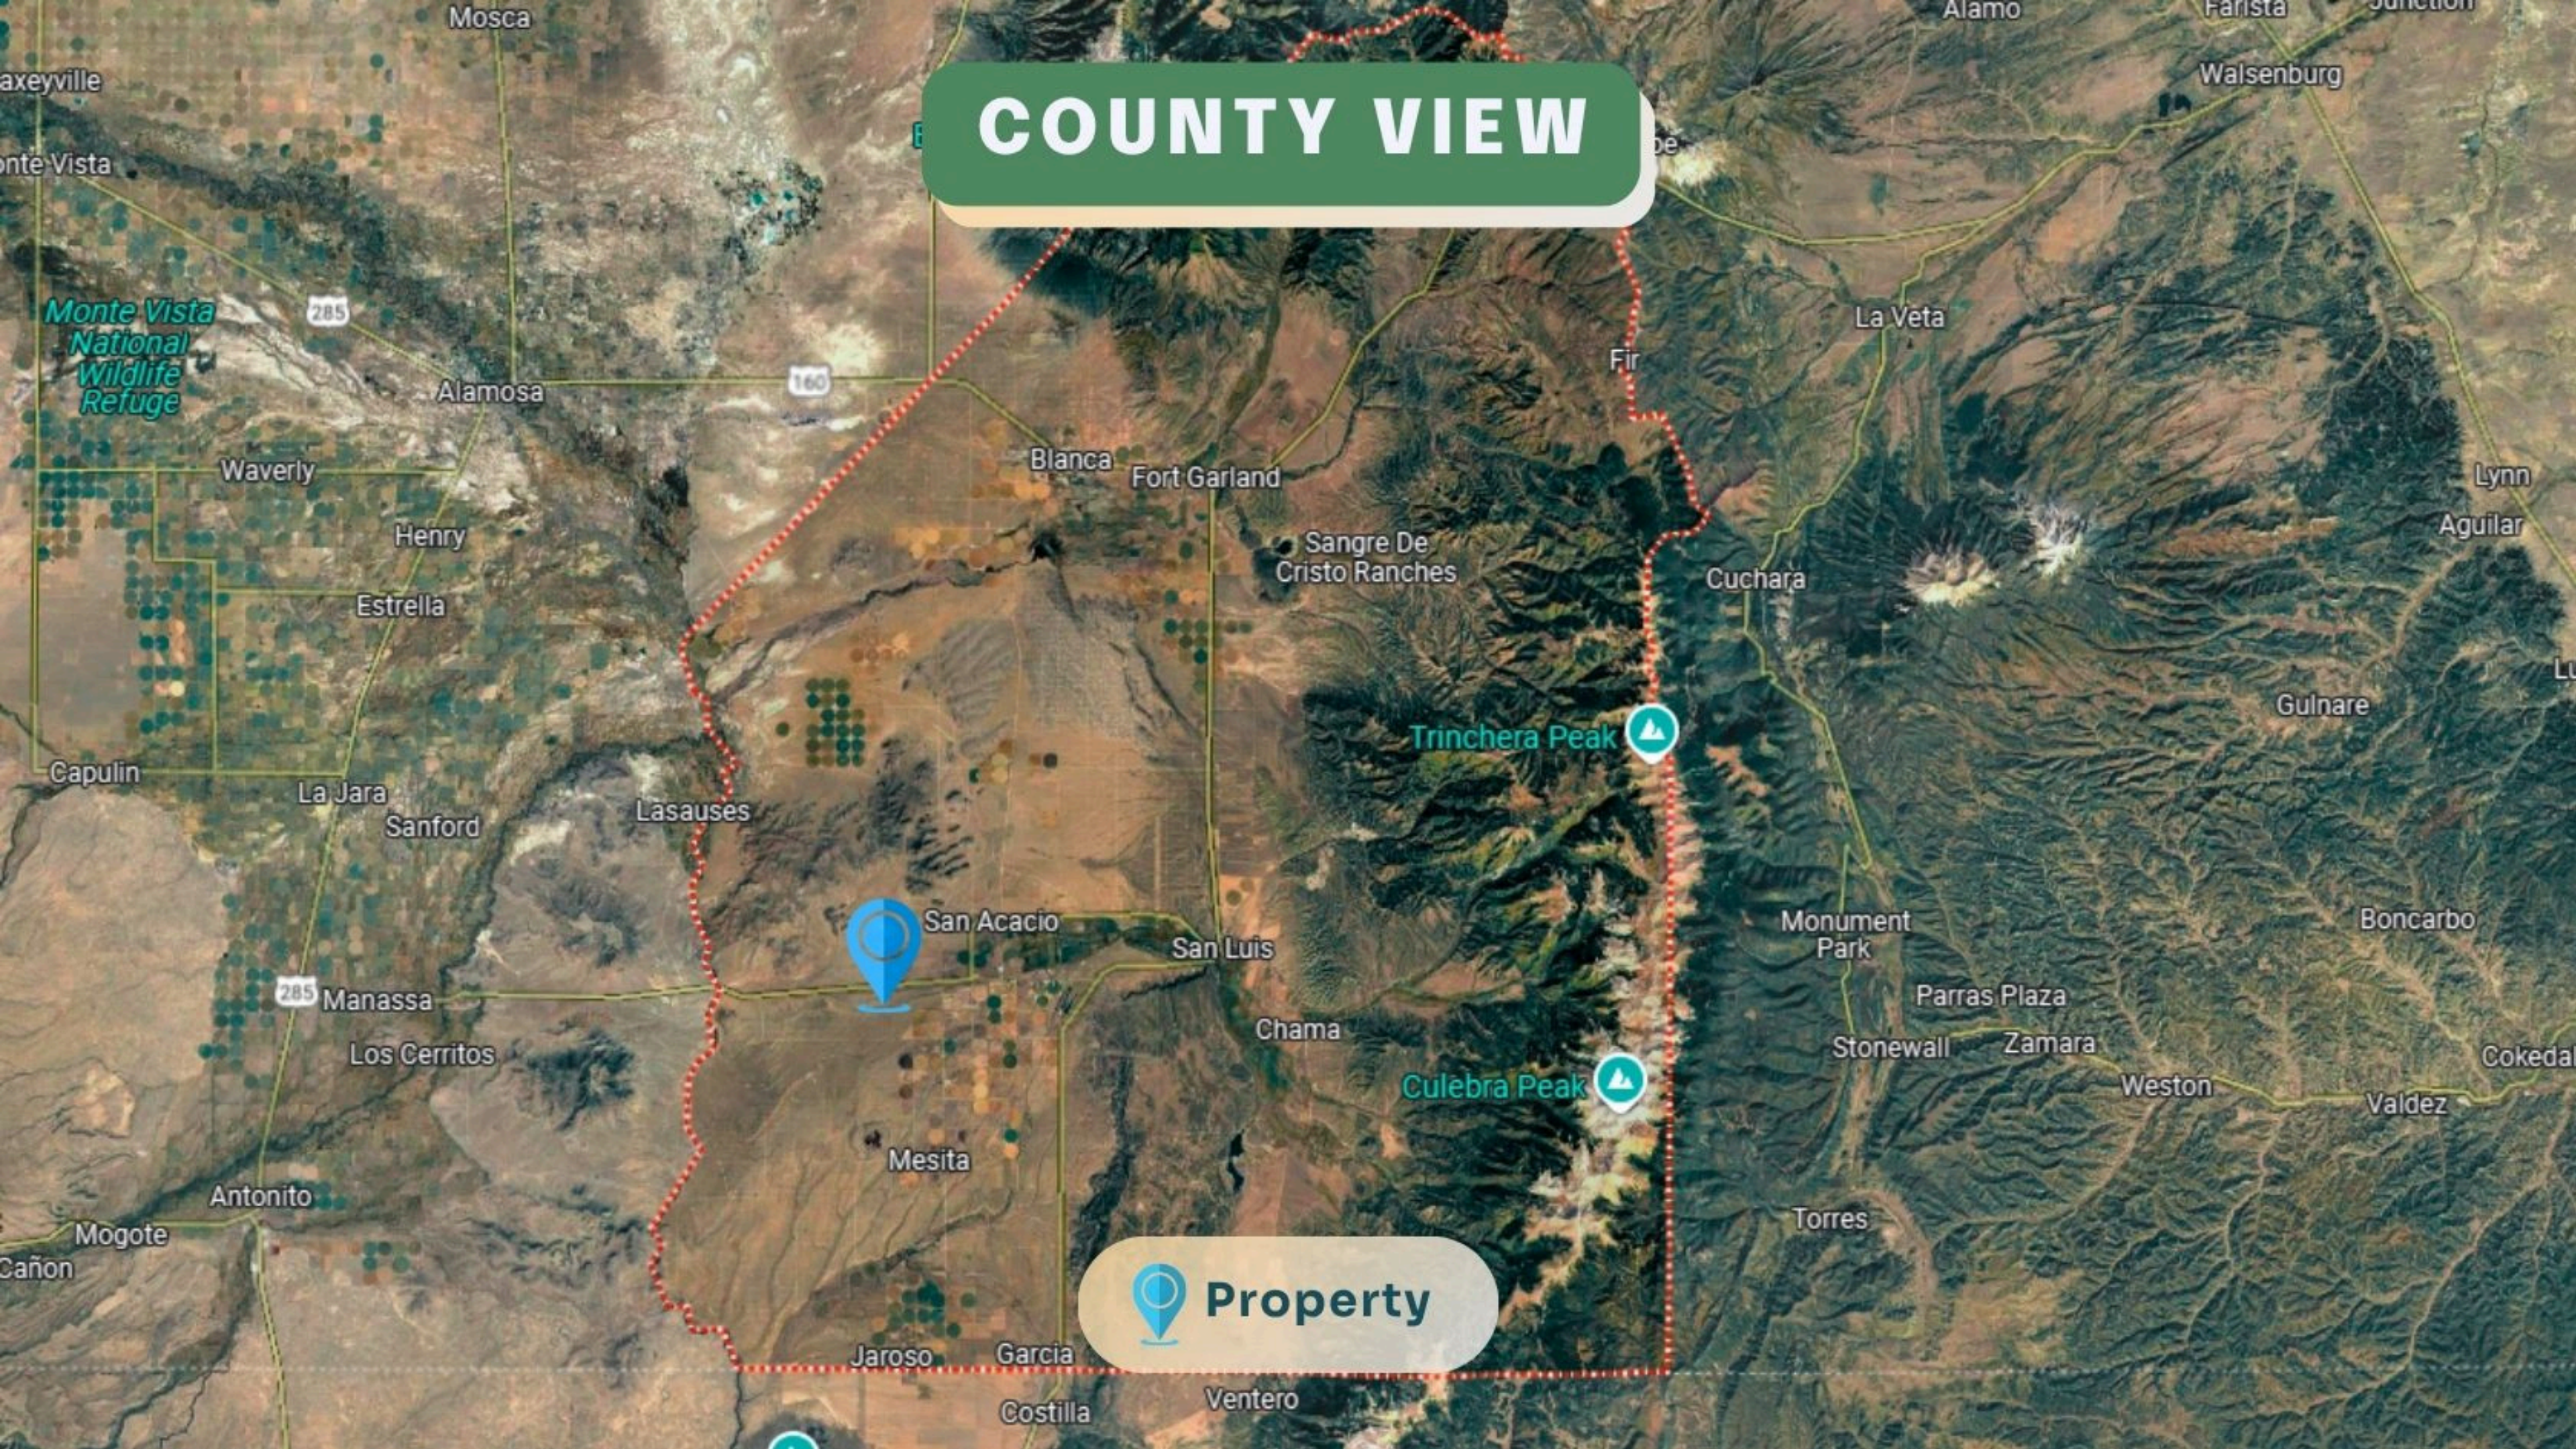

# TOWN VIEW

Pinon Hills HP

 **Property**  
Jaroso

COLORADO

NEW MEXICO

COLORADO

# COUNTY VIEW

Monte Vista  
National  
Wildlife  
Refuge

 **Property**

# DRIVING DIRECTIONS

**From N Church Pl → Left onto CO-159 S (4.6 mi) → Right on County Rd P (4.2) → Continue on CO-142 W (1 mi) → Right on Margo Ave (2.3 mi). The  property is on the left.**

# STATE VIEW

**Property**