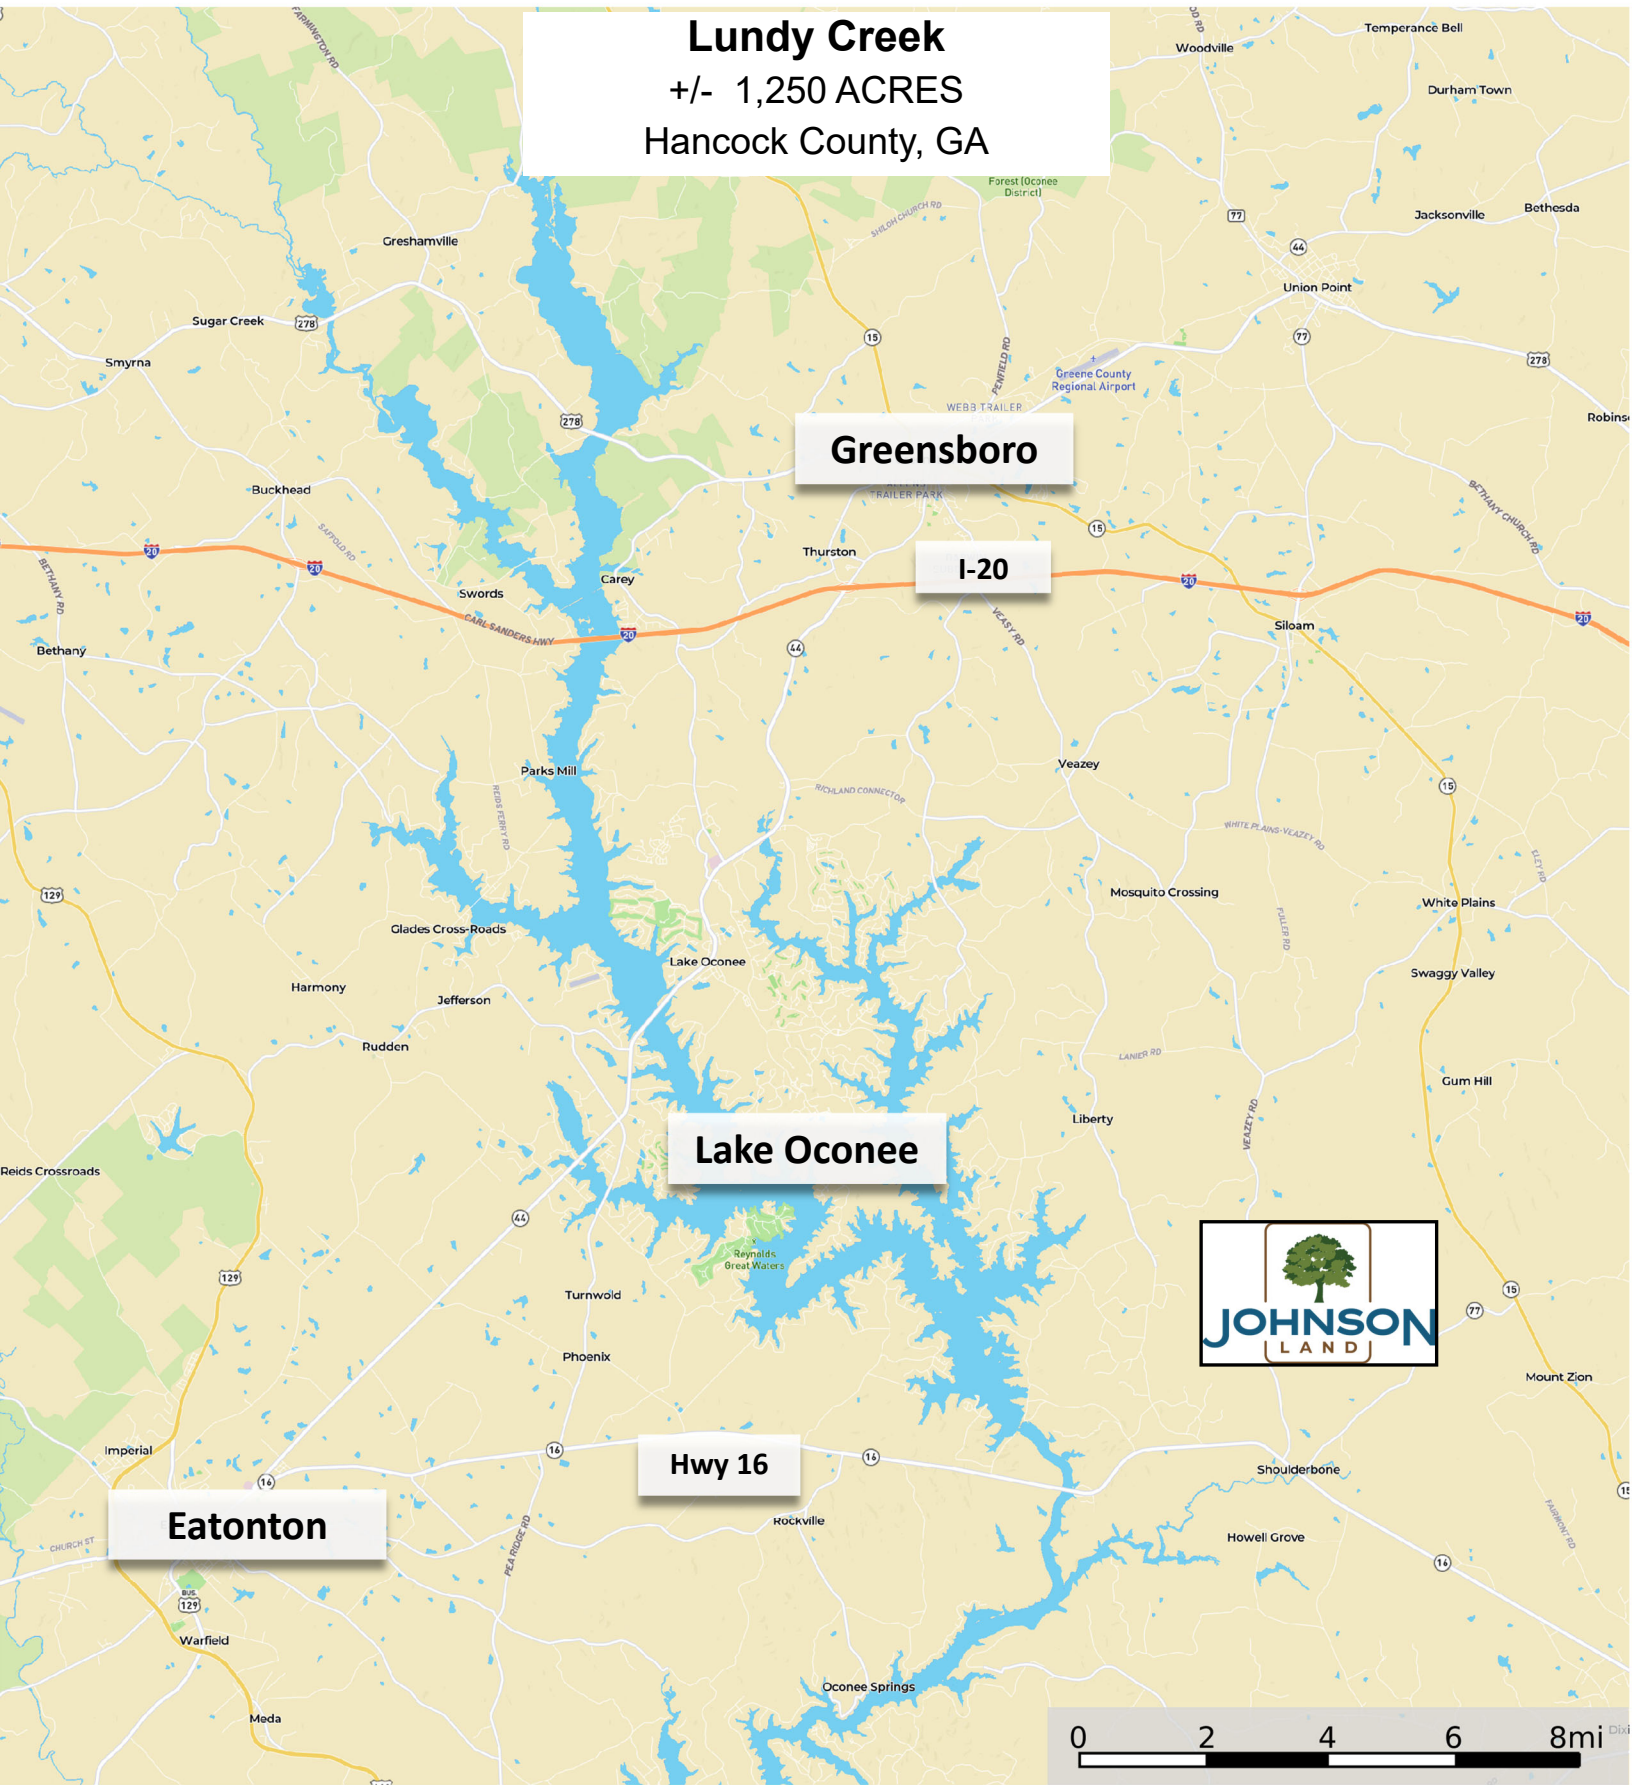

Lundy Creek
+/- 1,250 ACRES
Hancock County, GA

Greensboro

I-20

Lake Oconee

Hwy 16

Eatonton

Jesse Johnson, Broker
Georgia Registered Forester # 2725
706-614-4855

This map is for illustrative purposes only and is not a survey. Property boundaries are approximate.