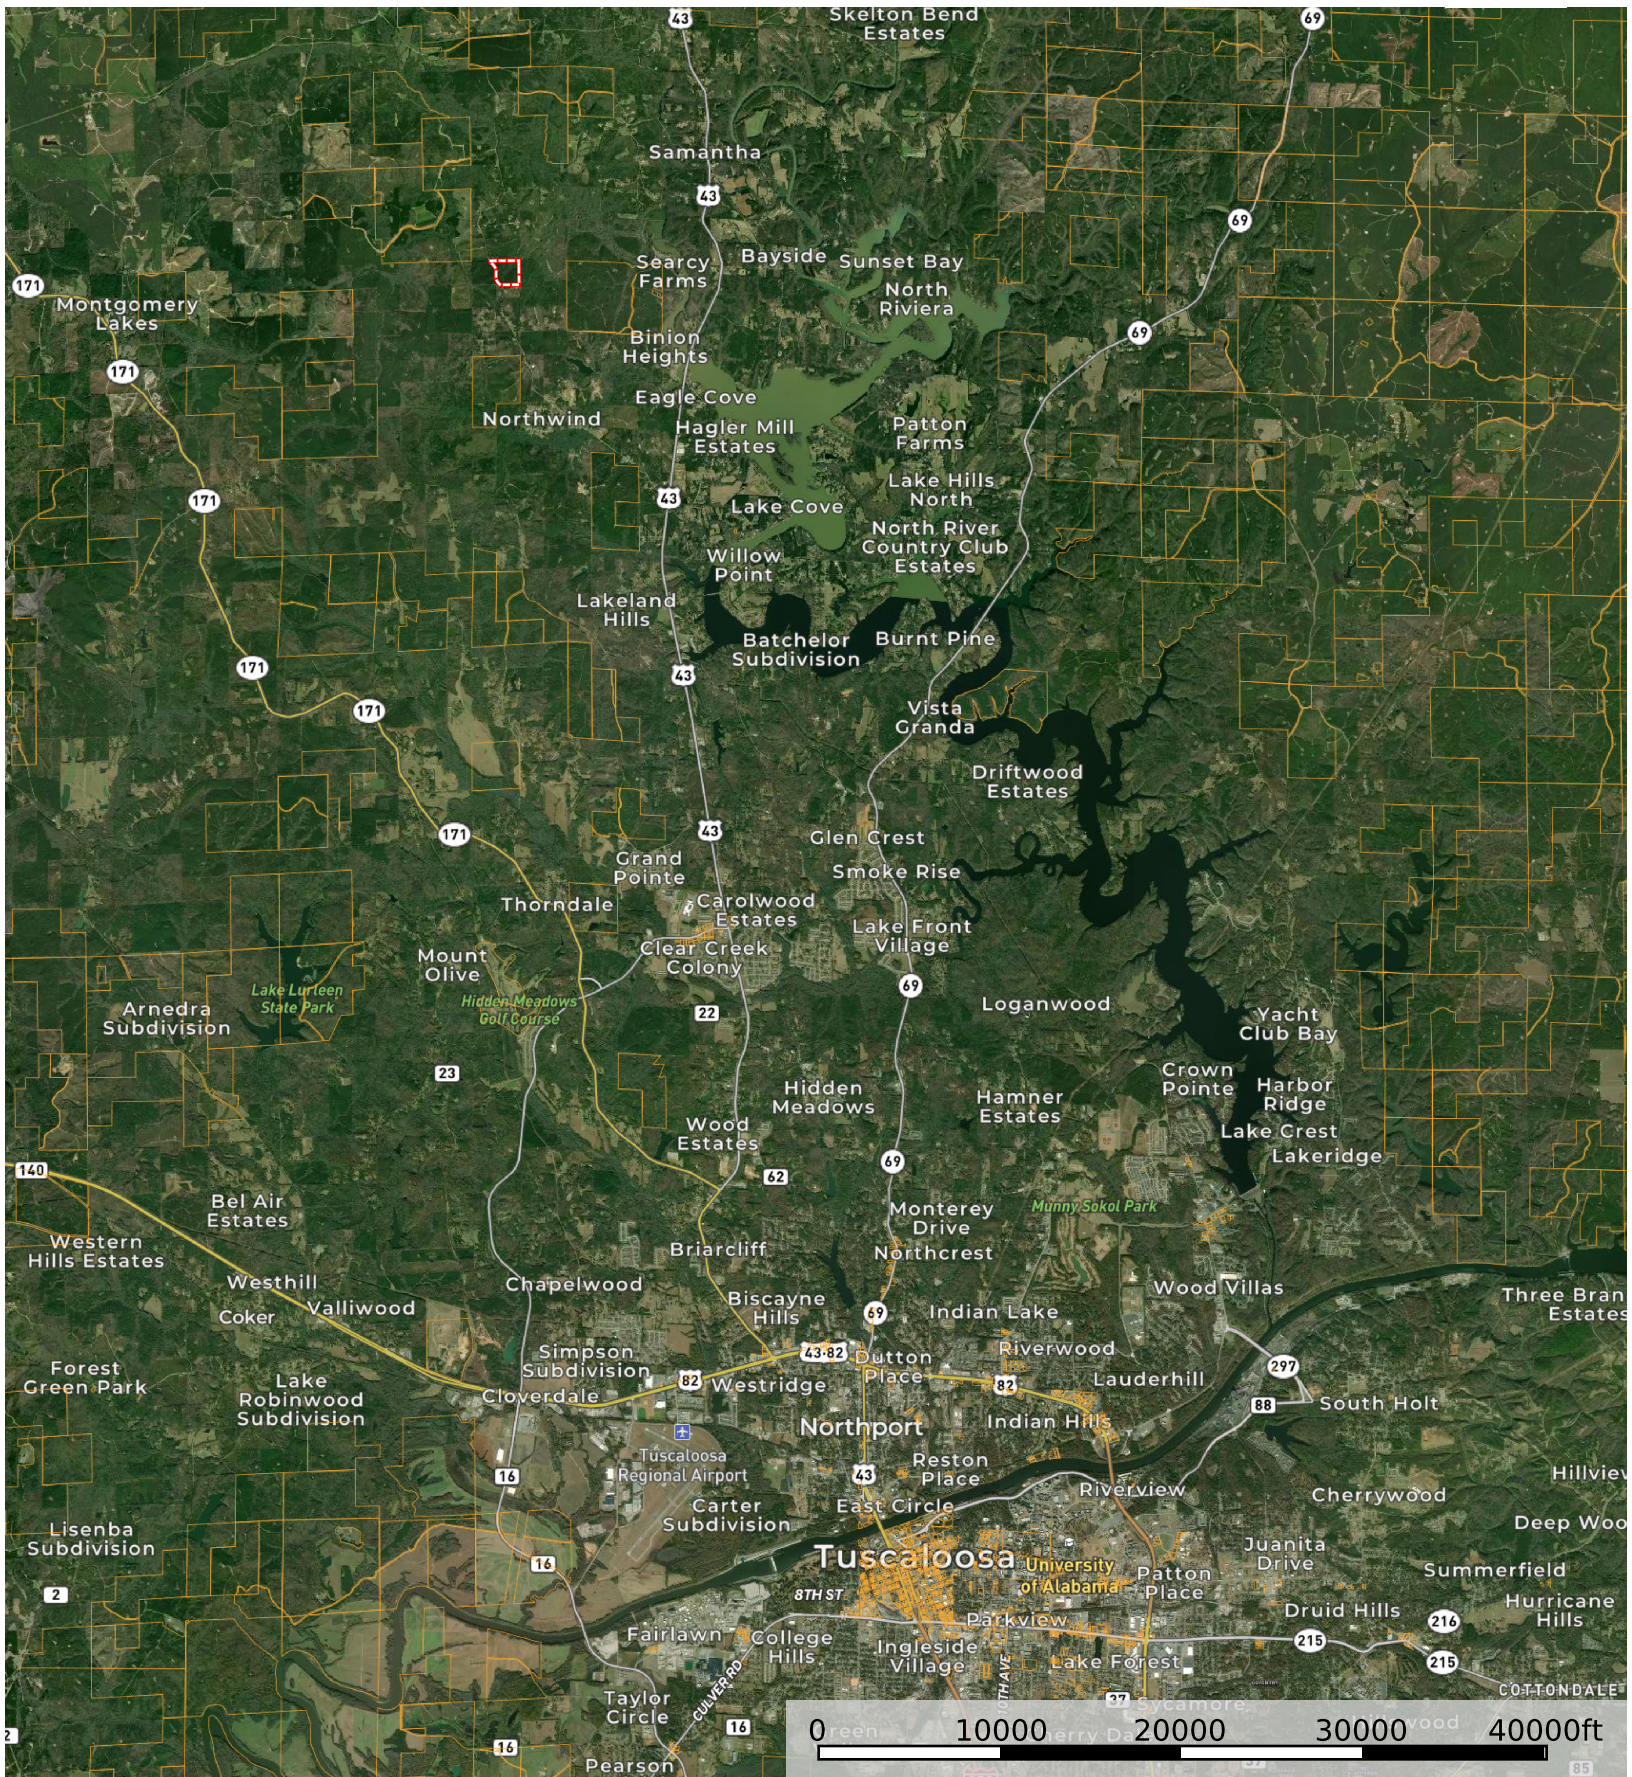

HLC 83 Locator

Alabama, AC +/-

 Boundary