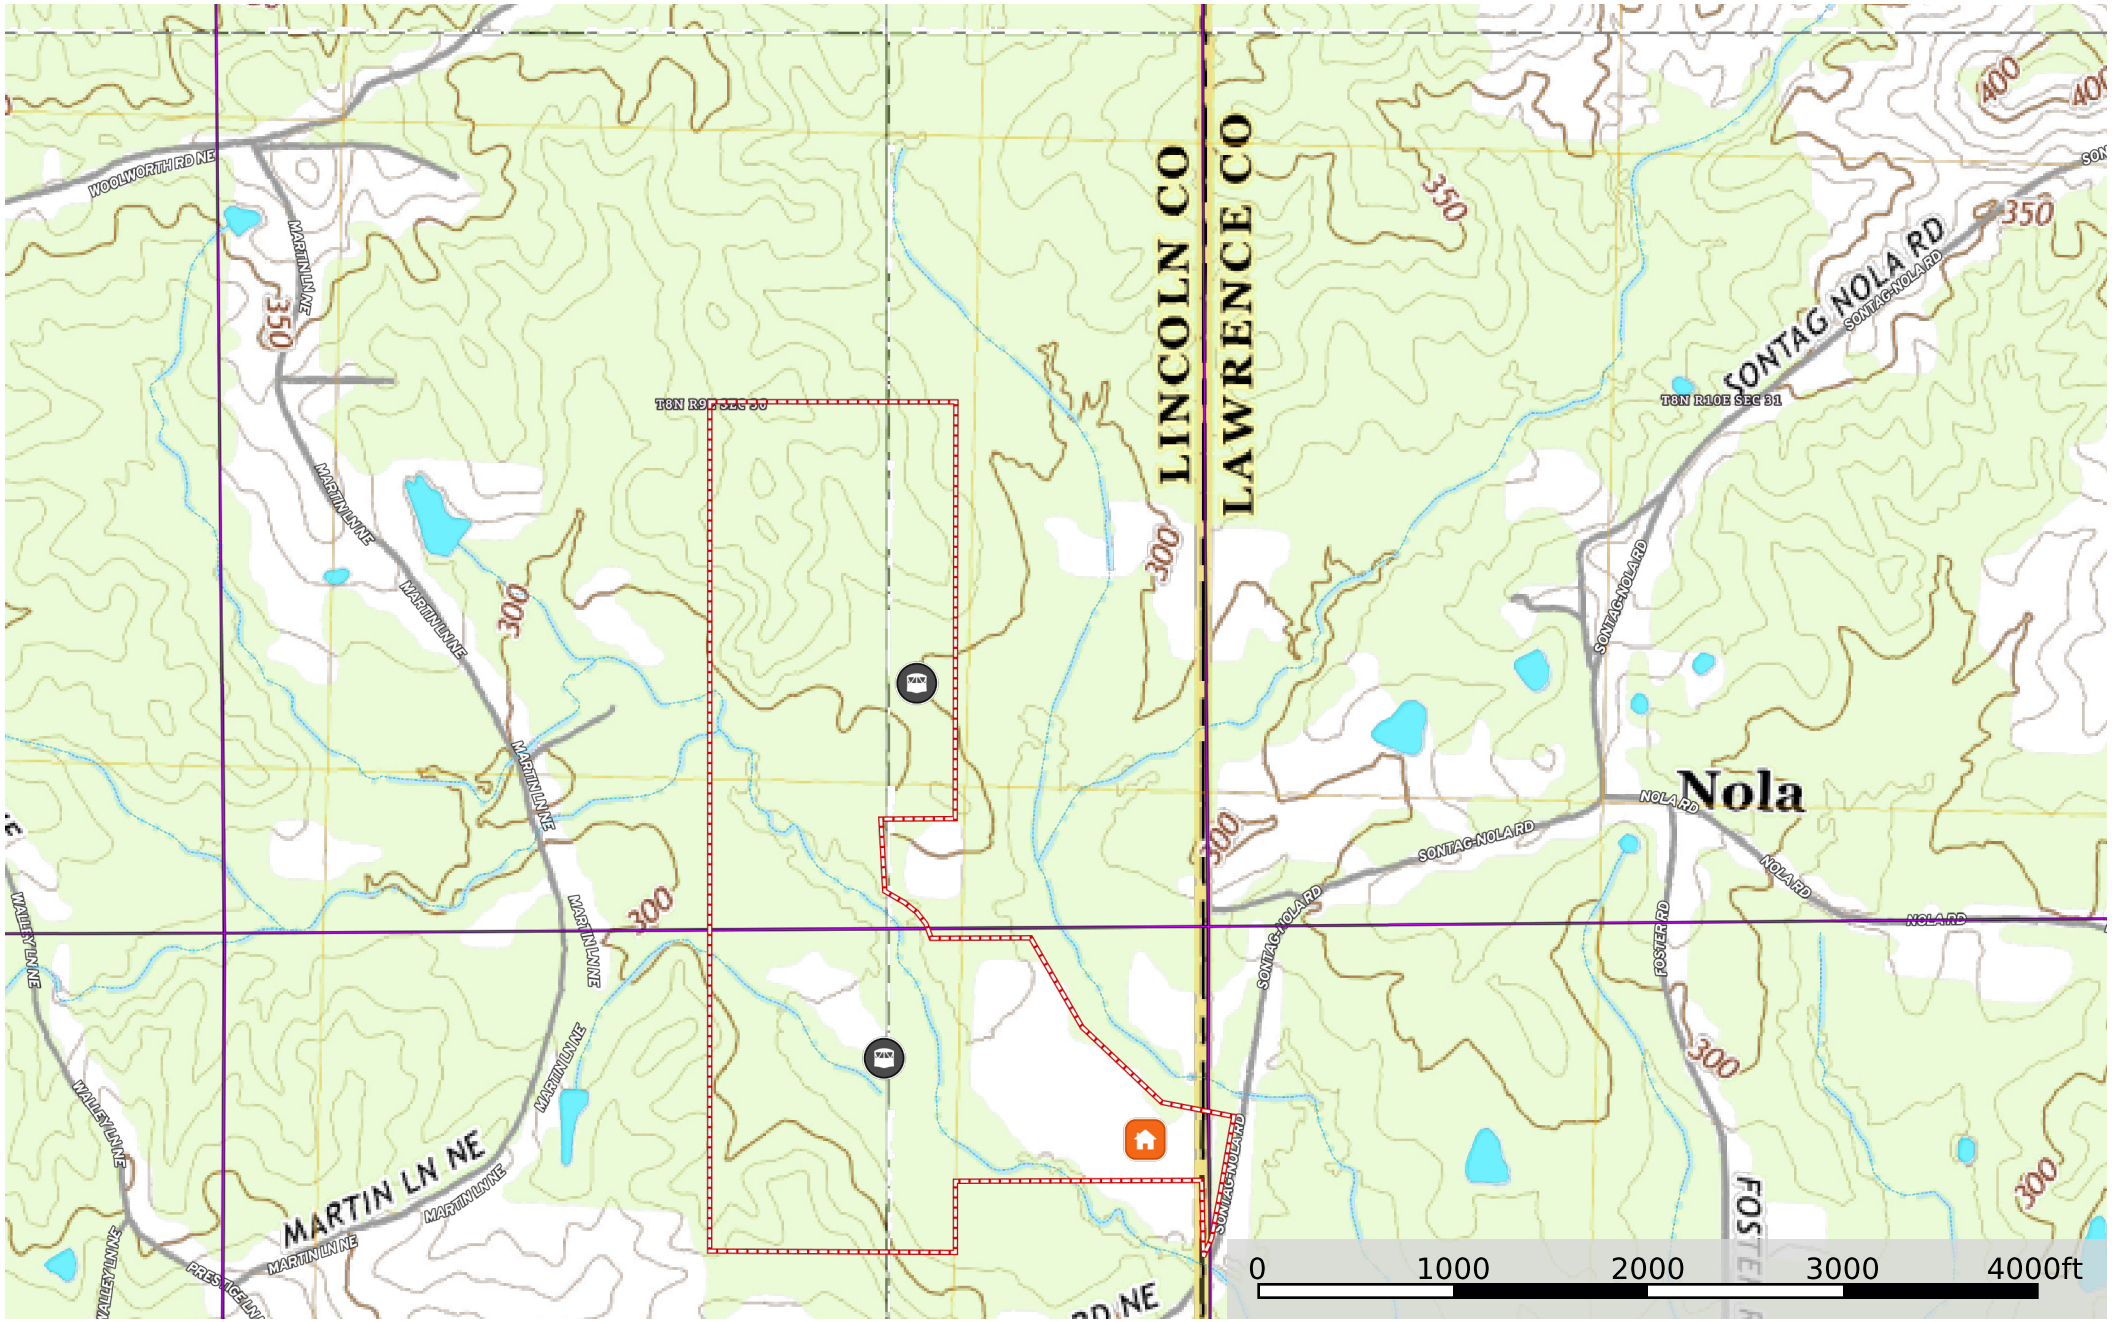

Lincoln 147
Mississippi, AC +/-

- House Site
- Plot 1
- Plot 2
- Boundary
- Stream, Intermittent
- River/Creek
- Water Body