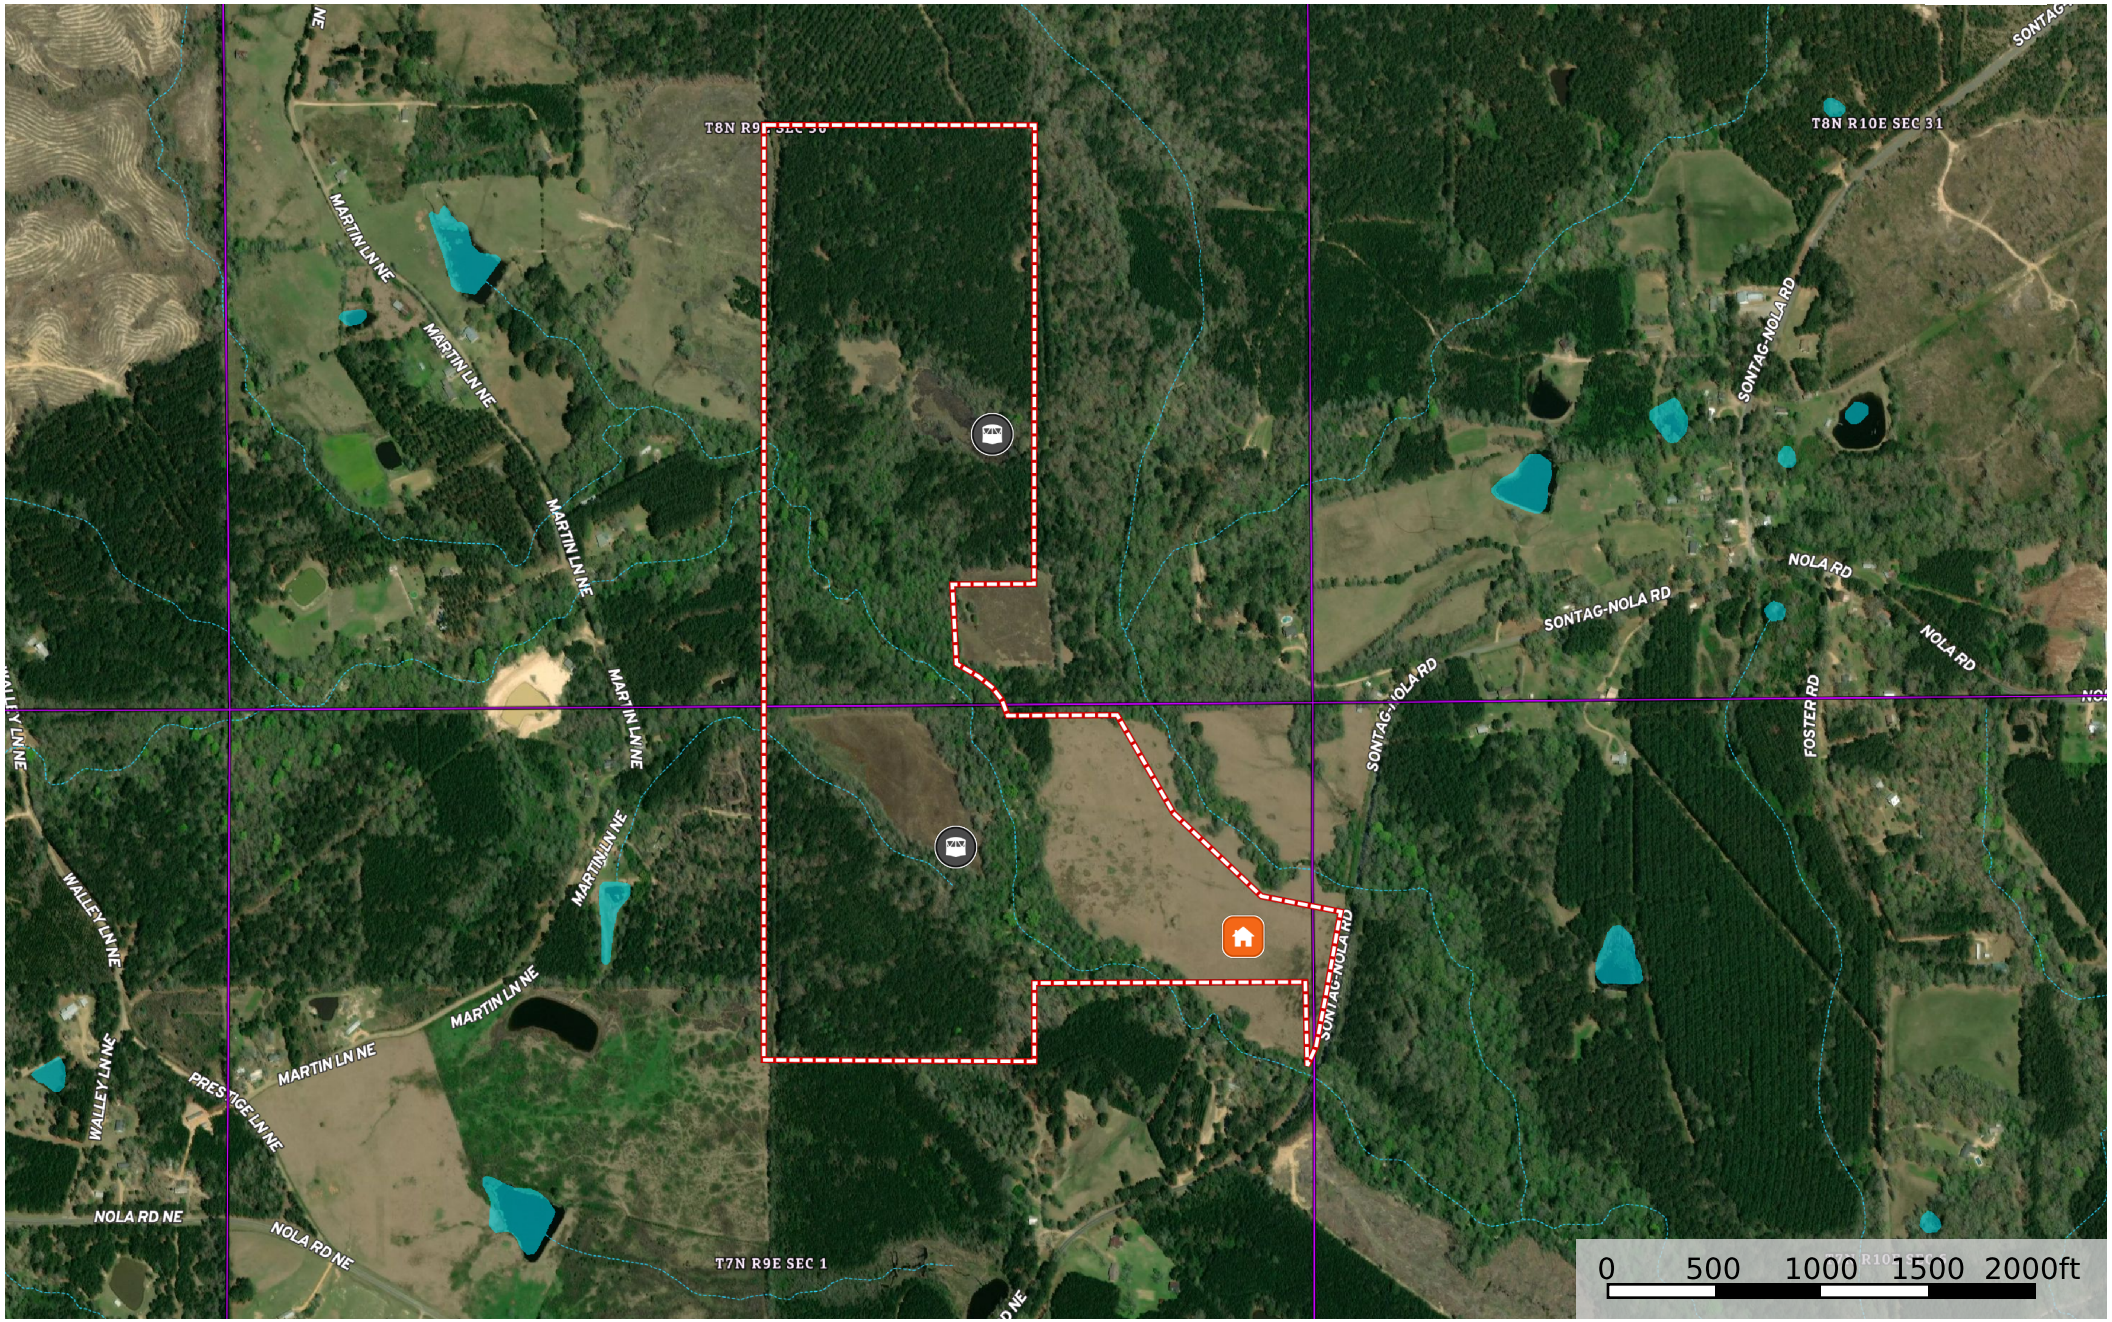

Lincoln 147

Mississippi, AC +/-

- House Site
- Plot 1
- Plot 2
- Boundary
- Stream, Intermittent
- River/Creek
- Water Body