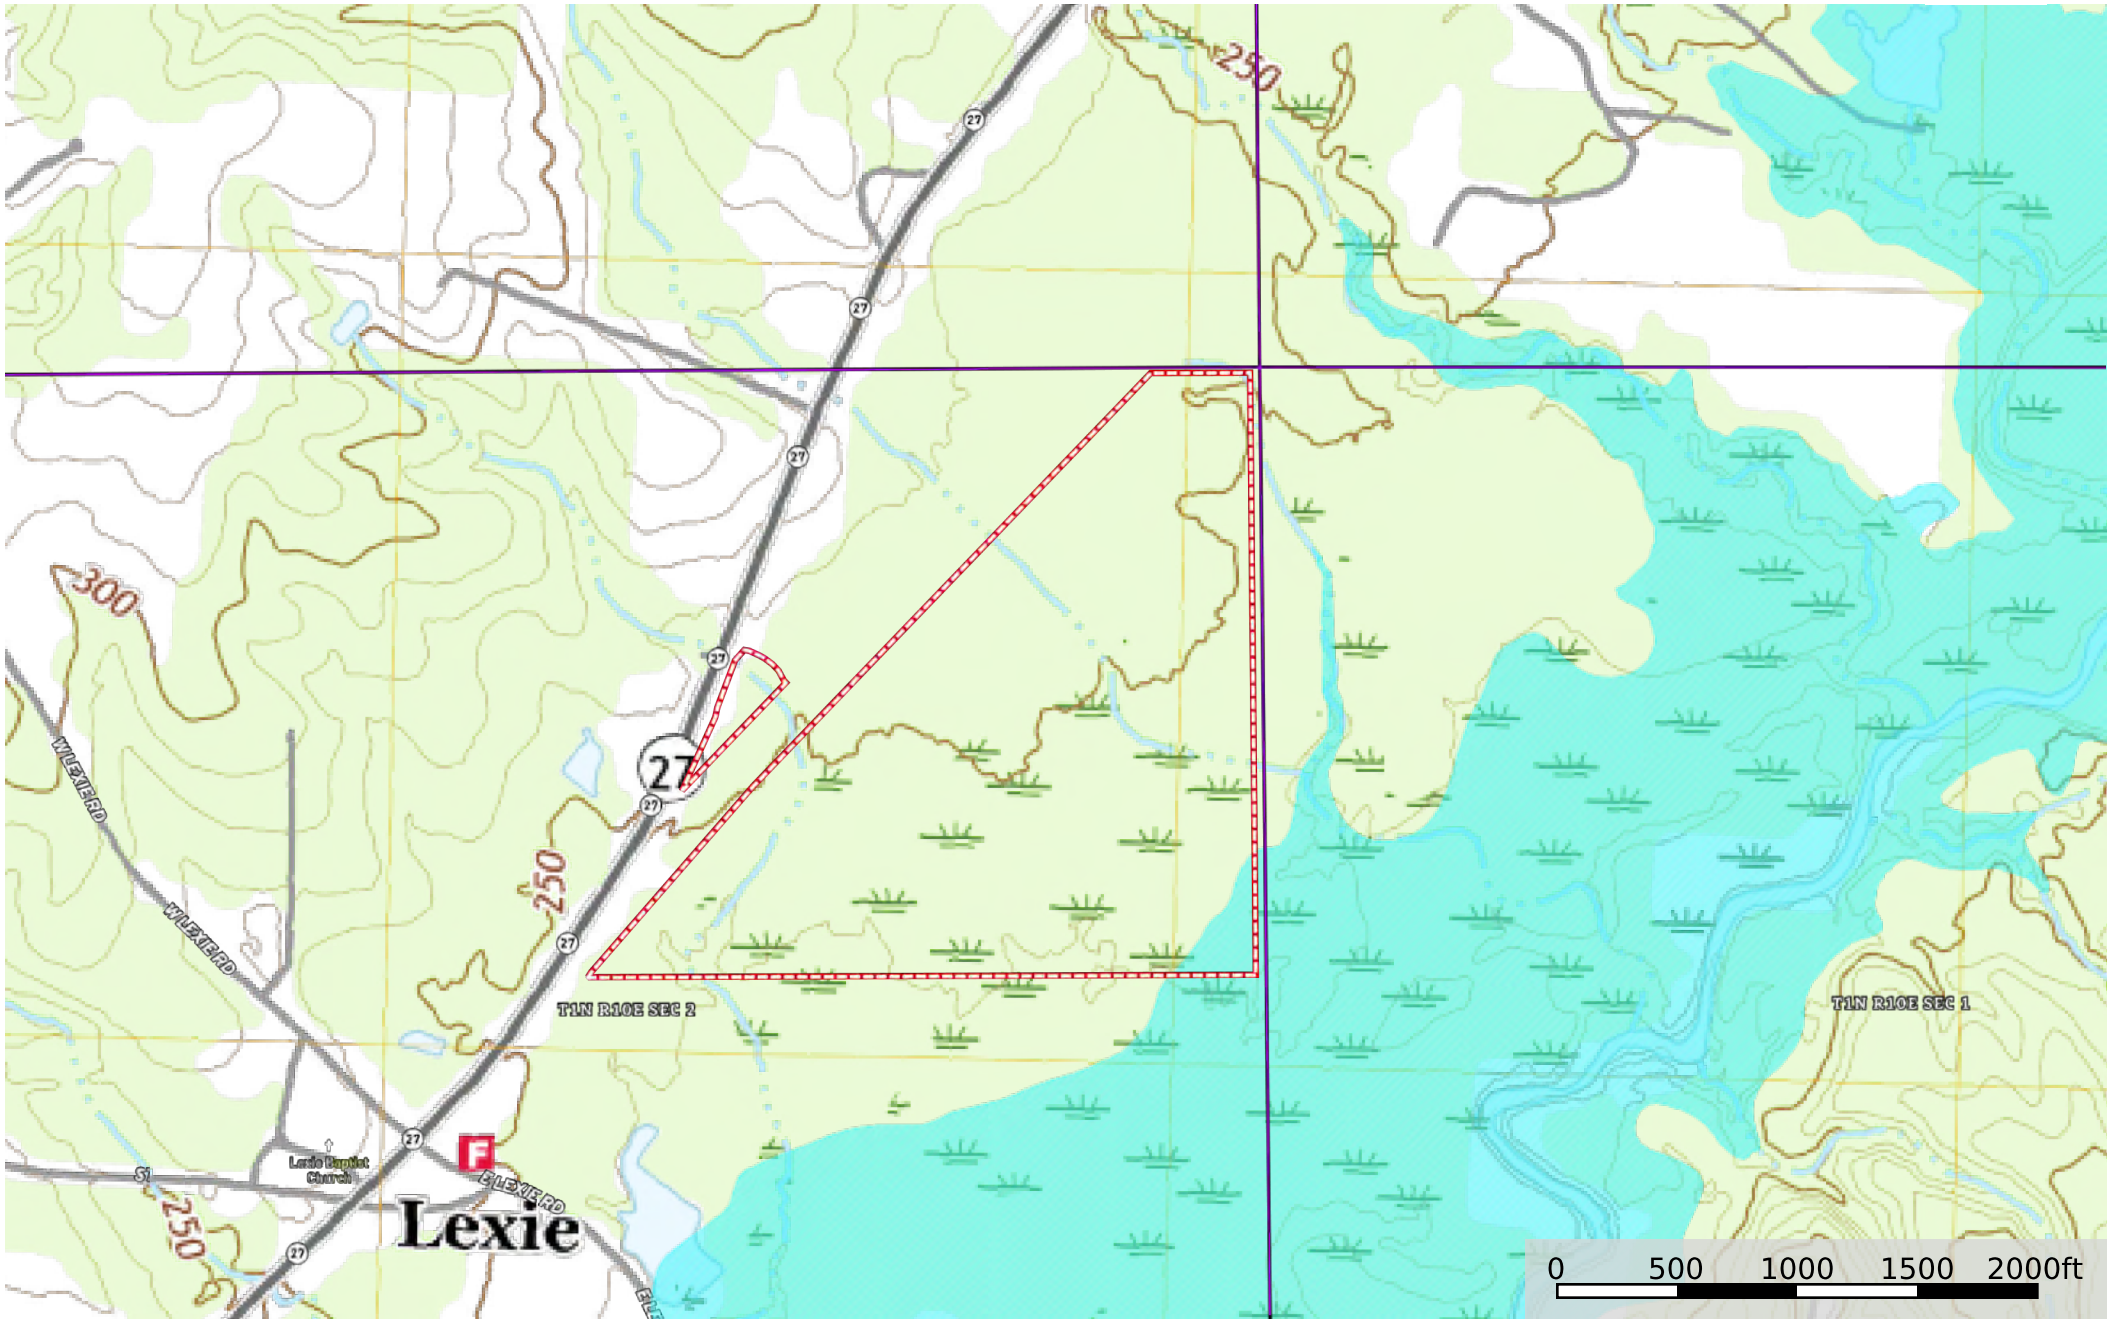

**Walthall 89**  
Mississippi, AC +/-

- Boundary
- 100 Year Floodplain
- 500 Year Floodplain
- Floodway
- Special
- Unmapped/ Not Included