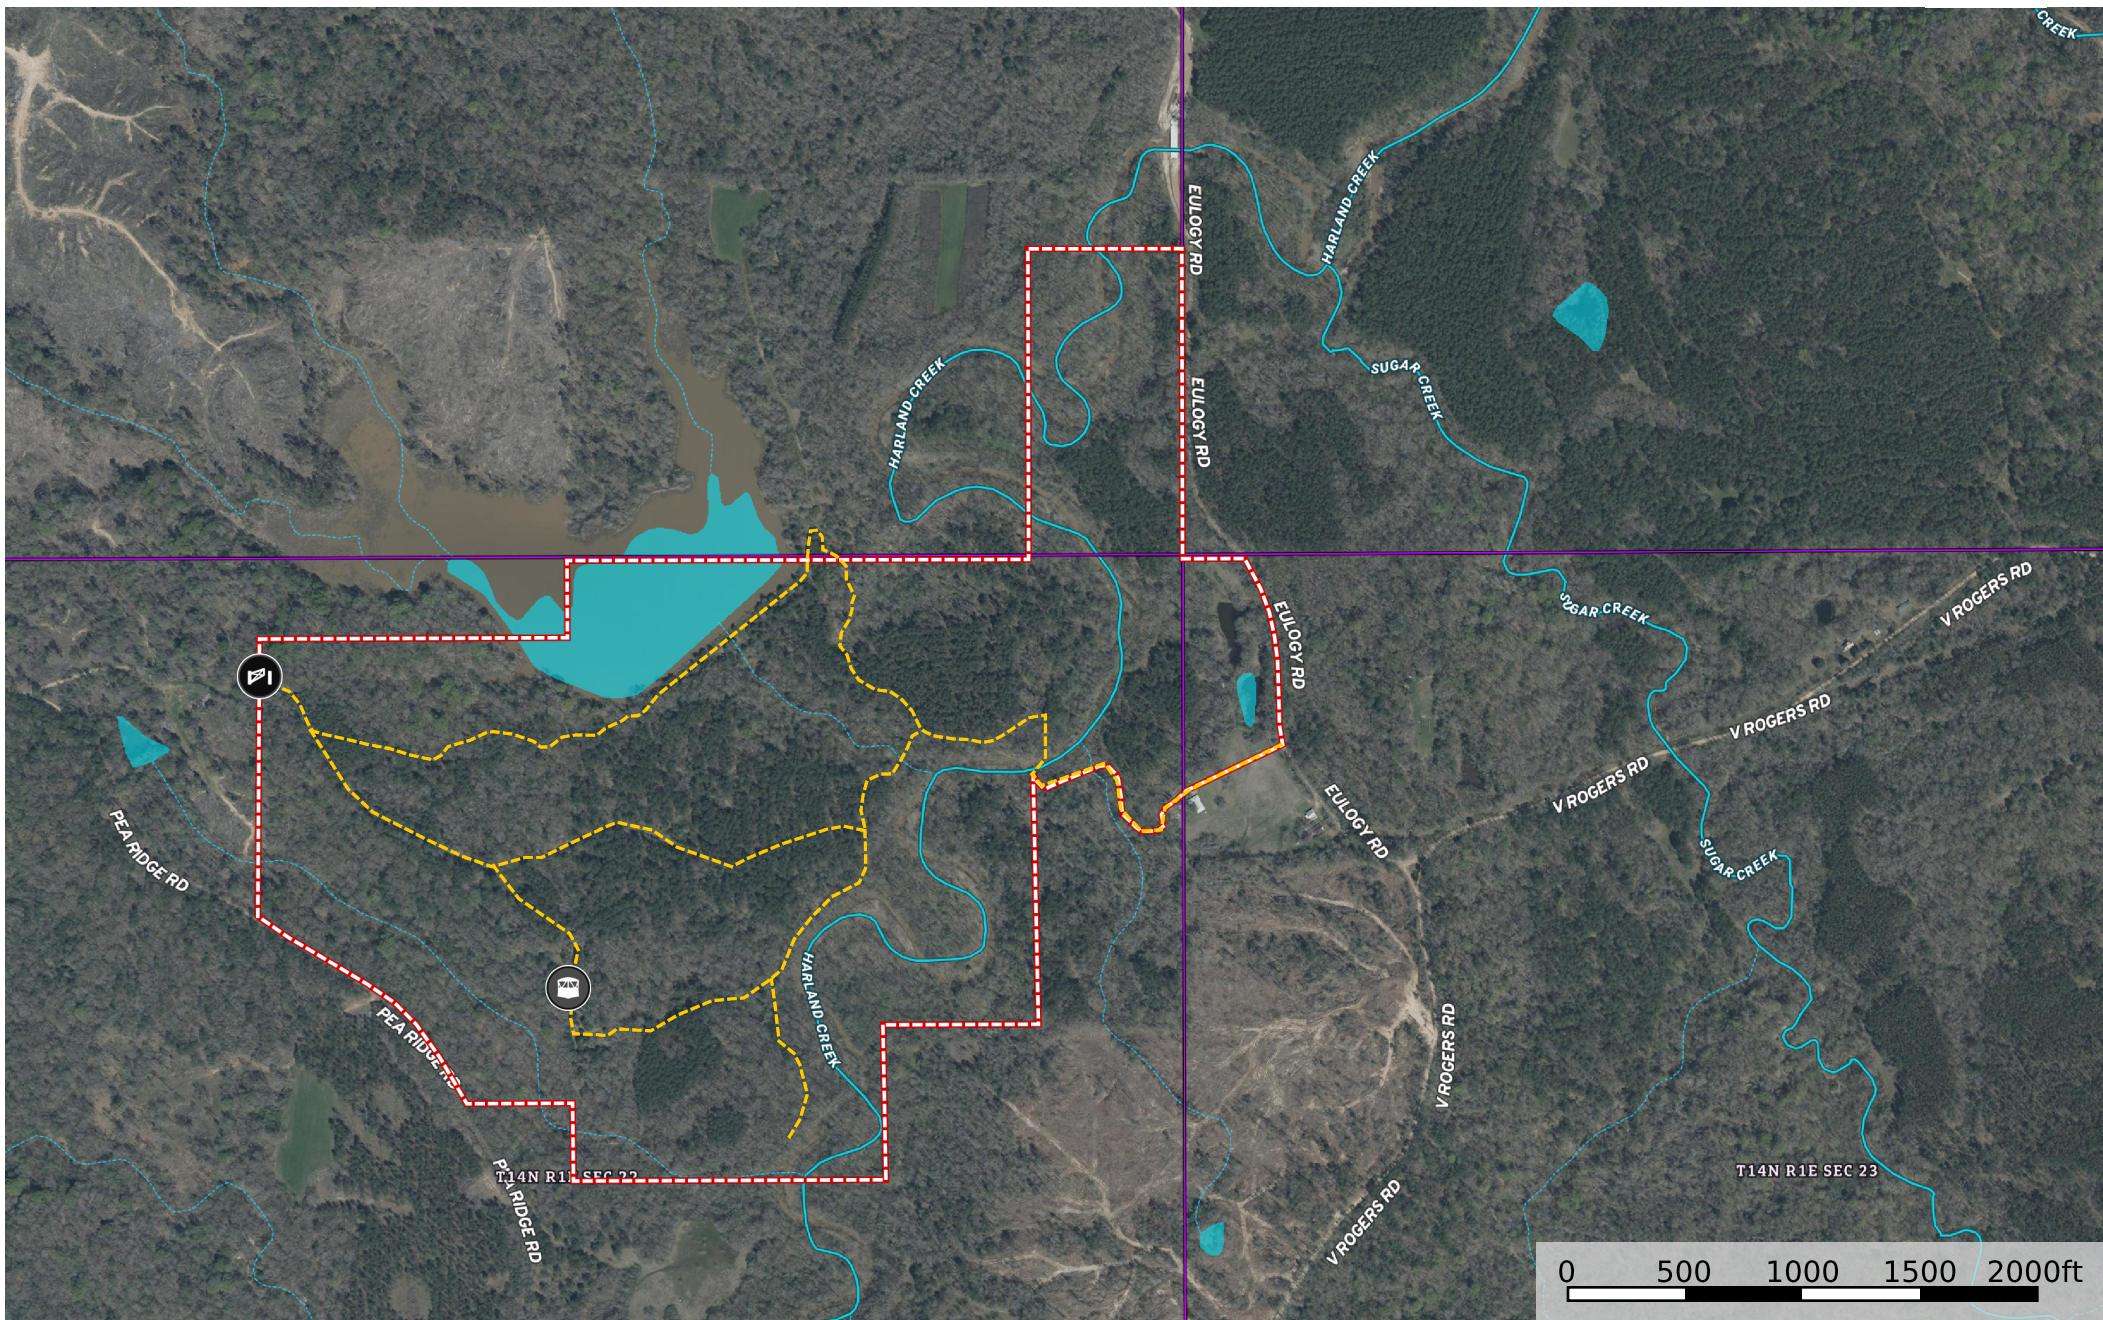

Holmes King Tract

Mississippi, AC +/-

- Blind
- Gate
- Road / Trail
- Boundary
- Stream, Intermittent
- River/Creek
- Water Body