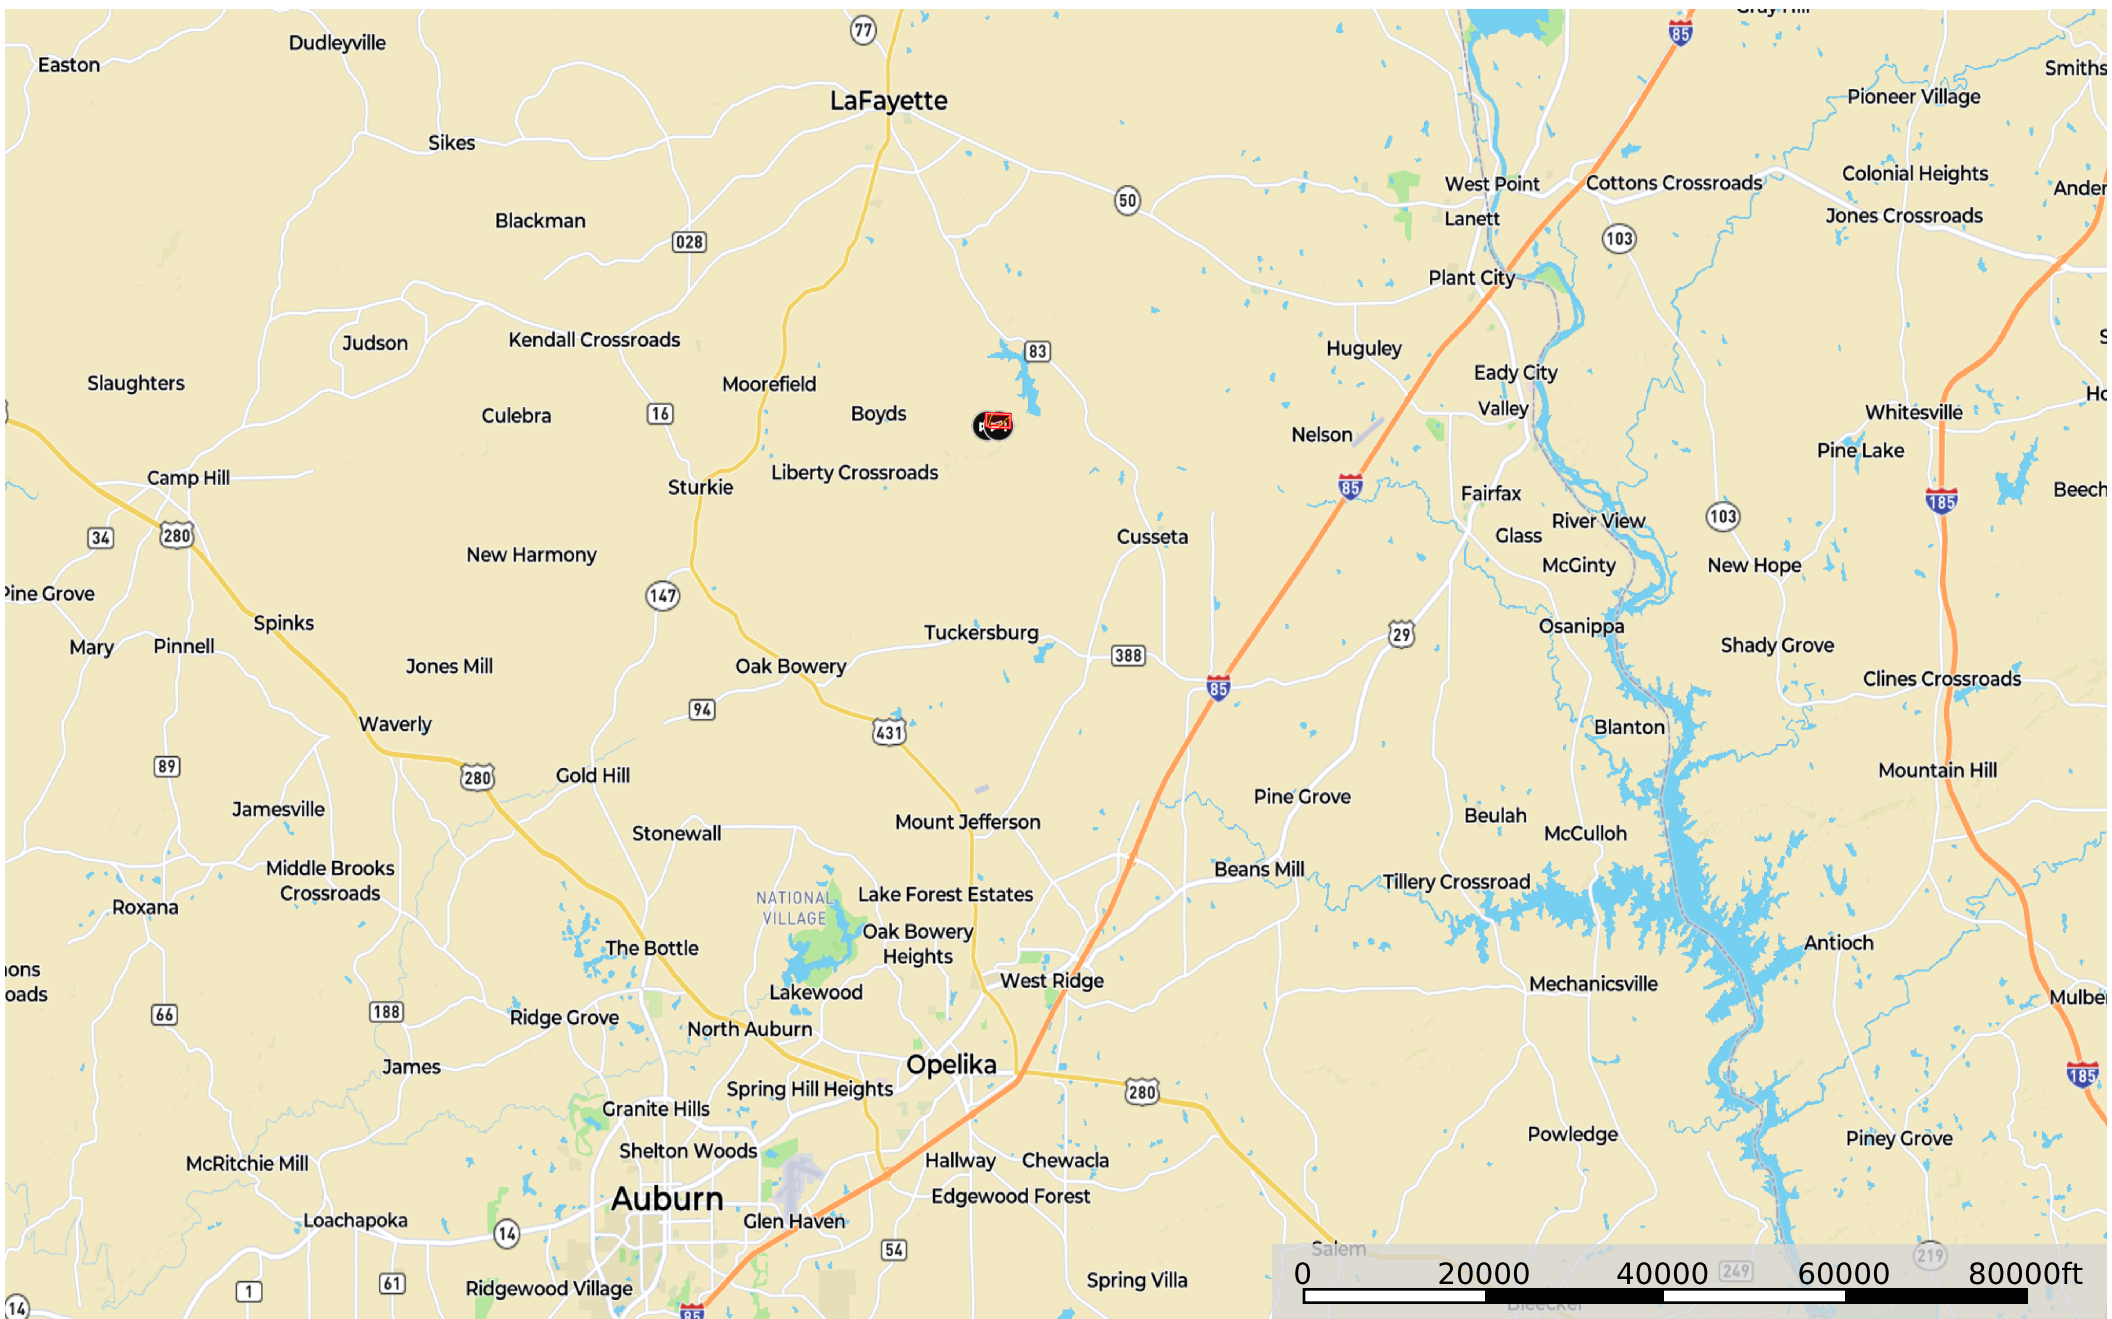

Samples Trust LOCATION- 80 Acres

Chambers County, Alabama, 80 AC +/-

- Gate
- Stream
- Road / Trail
- Boundary
- Boundary 2
- Boundary 1
- Boundary 3