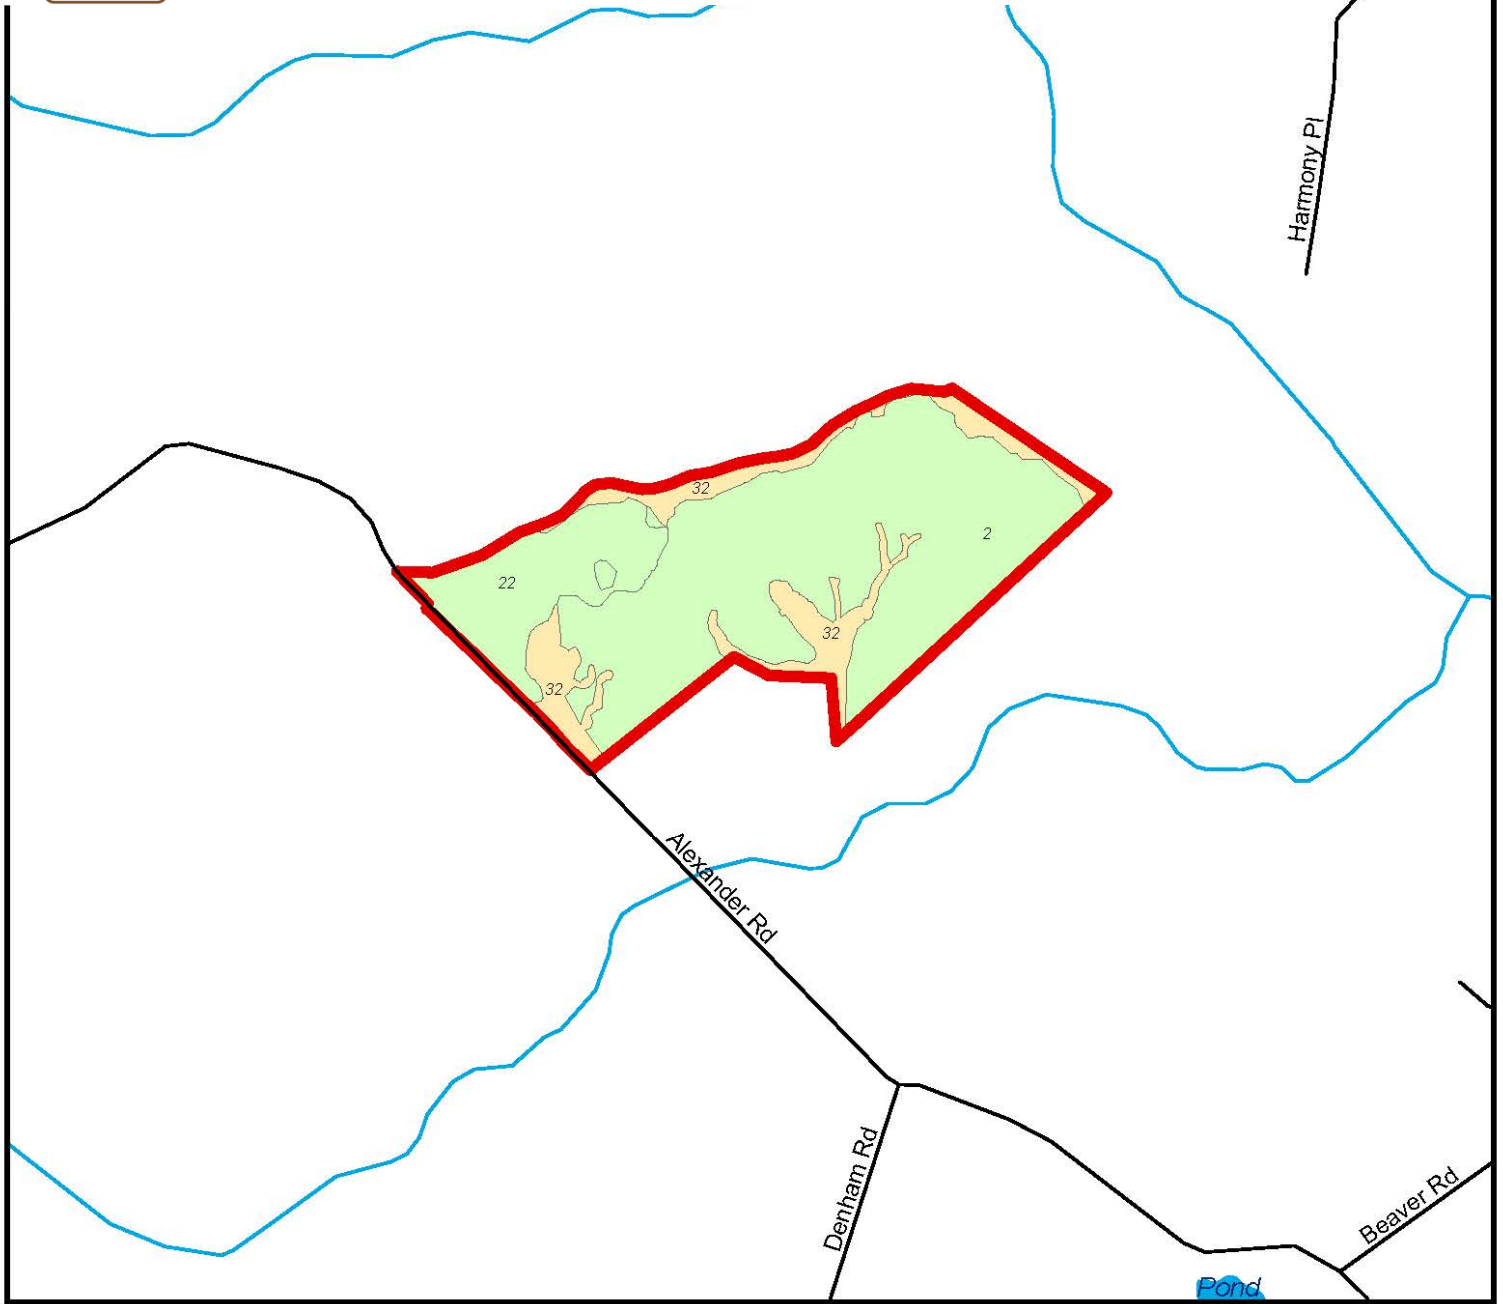

Oconee Tract
 +/- 185.1 ACRES
 Putnam County, GA

Belger Tuggle #3 - Stand Map

Belger Tuggle #3

Parcel # 13237Ha1000

Putnam County, GA - approx. 185.1 acres +/-

Stand #	Cover Type	Age	Acres
2	Pine Plantation < 12 yr	5	121.1
8	Hardwood	68	0.1
22	Pine Plantation < 12 yr	2	30.4
30	Pine Plantation < 12 yr	2	0.9
32	Hardwood	68	32.5

Smaller stands have been excluded to fit in the allowable space

SCALE: 1:18,000

The property depicted on this map has not been surveyed. The acreage is an estimate based upon GIS data. The volume information in this report is based on current information in the seller's inventory system. The information is subject to change due to harvest activities and/or updates resulting from routine maintenance of the inventory system. Neither the owner nor its officers, directors, employees or agents represent or warrant the accuracy or completeness of the ownership acreage, the cover type acreage, timber inventory species, grade or volumes, legal or practical access to the property, or operability.