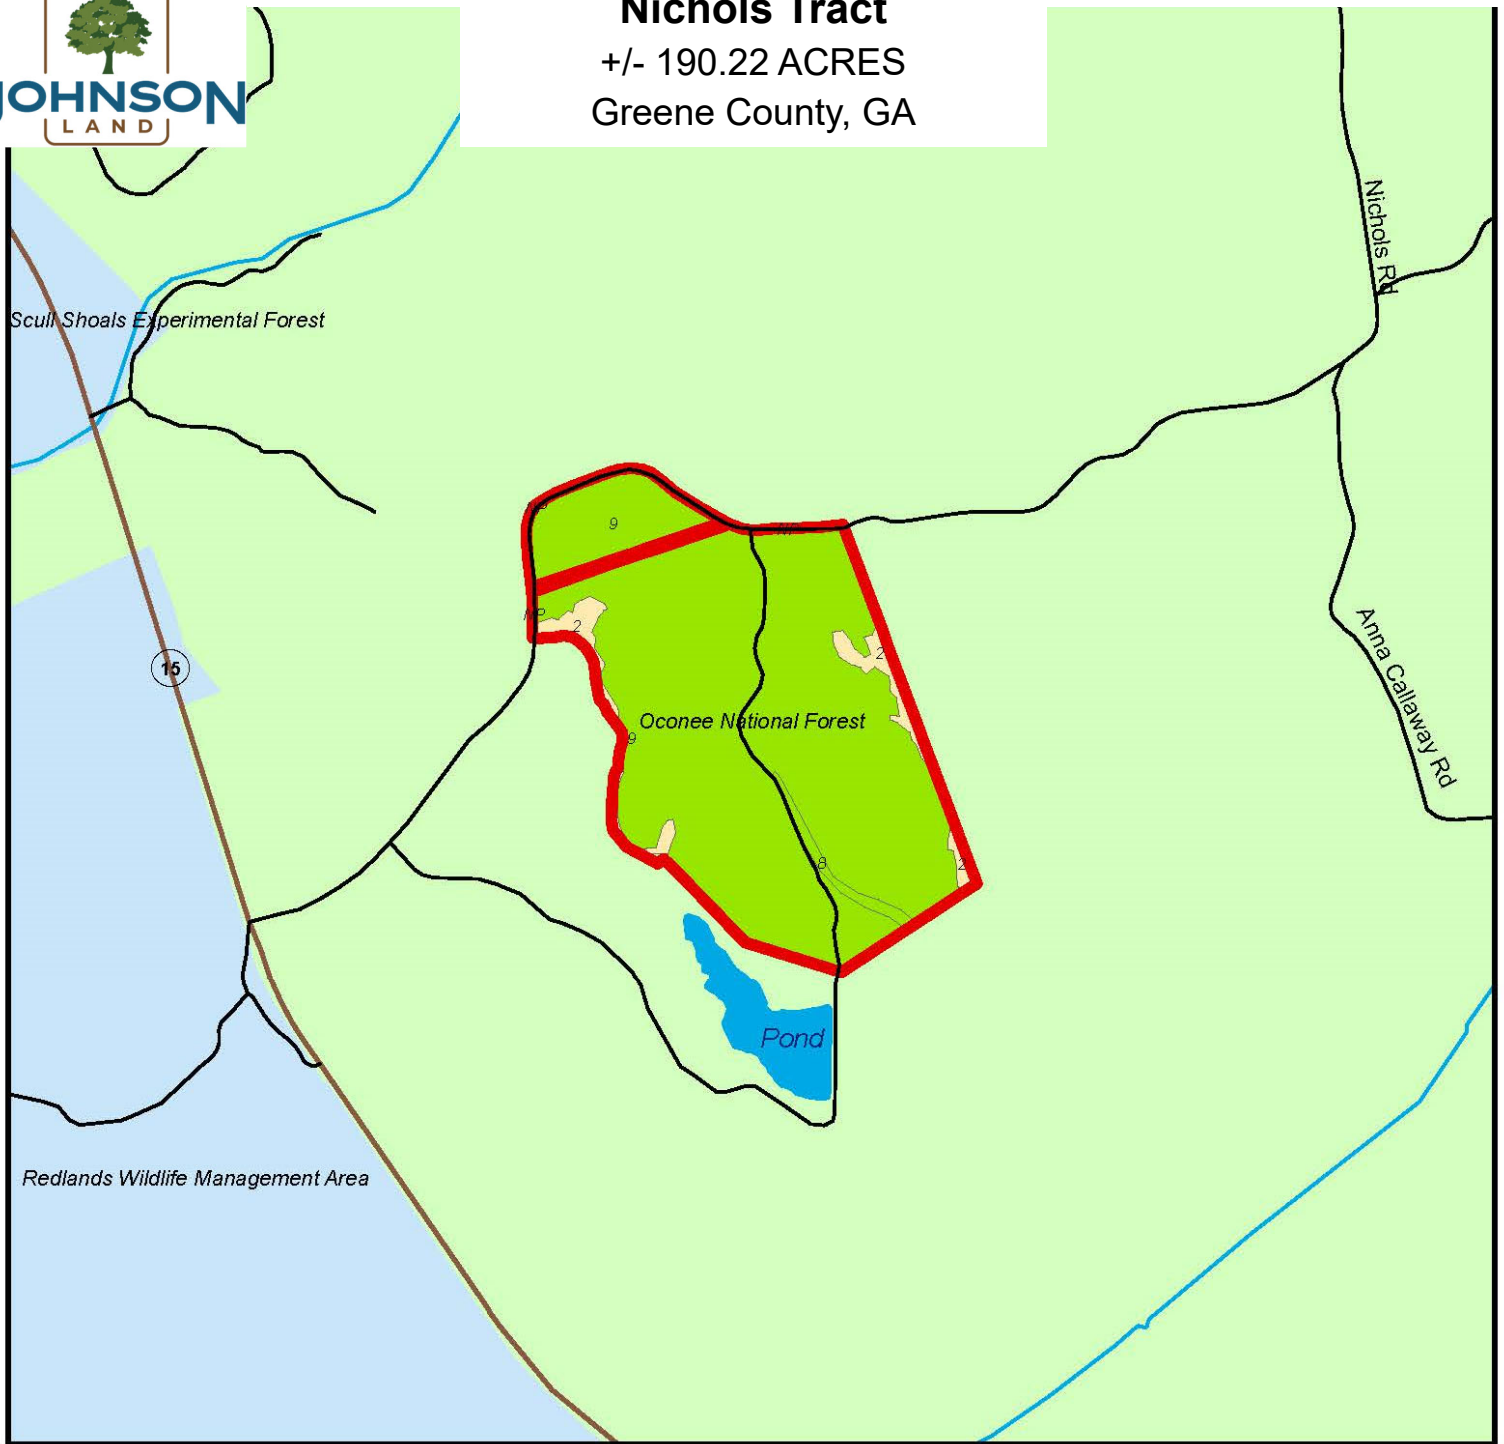

Nichols Tract
 +/- 190.22 ACRES
 Greene County, GA

C. Lewis East - Stand Map

C. Lewis East

Parcel # 13133Hb10006

Greene County, GA - approx. 190 acres +/-

Stand #	Cover Type	Age	Acres
NP	Non Productive	NA	2.0
2	Hardwood	76	10.0
8	Pine Plantation >= 12 yr	17	3.0
9	Pine Plantation >= 12 yr	23	172.5
17	Hardwood	76	0.3

*GIS Acres = 187.8

*Smaller stands have been excluded to fit in the allowable space

SCALE: 1:18,000

The property depicted on this map has not been surveyed. The acreage is an estimate based upon GIS data. The volume information in this report is based on current information in the seller's inventory system. The information is subject to change due to harvest activities and/or updates resulting from routine maintenance of the inventory system. Neither the owner nor its officers, directors, employees or agents represent or warrant the accuracy or completeness of the ownership acreage, the cover type acreage, timber inventory species, grade or volumes, legal or practical access to the property, or operability.