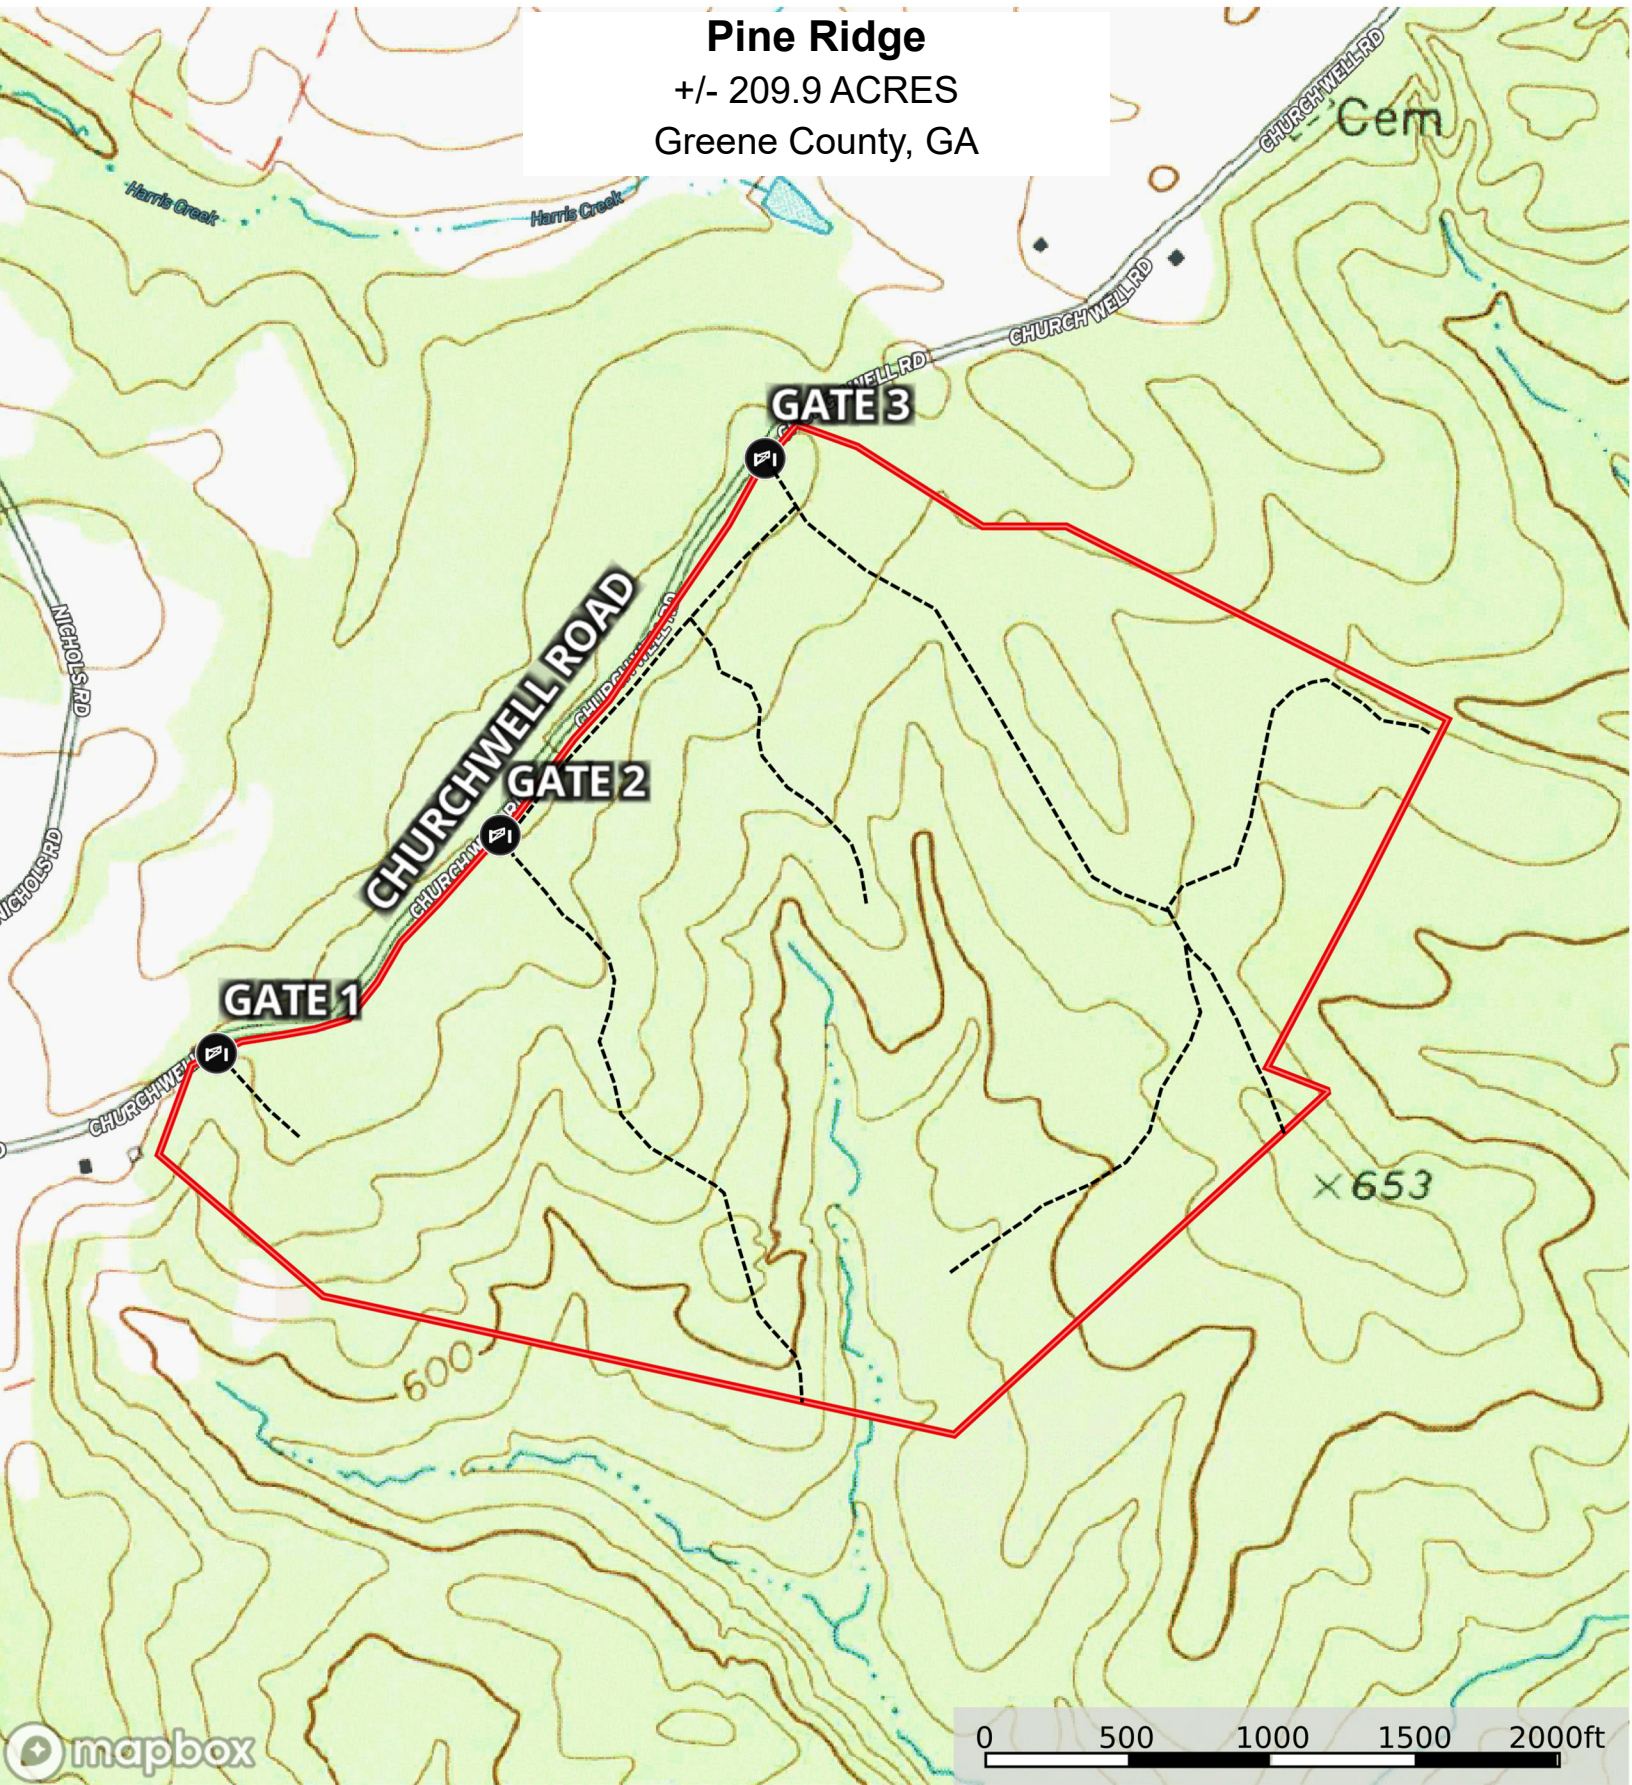

Pine Ridge
+/- 209.9 ACRES
Greene County, GA

Jesse Johnson, Broker
Georgia Registered Forester # 2725
706-614-4855

This map is for illustrative purposes only and is not a survey. Property boundaries are approximate.