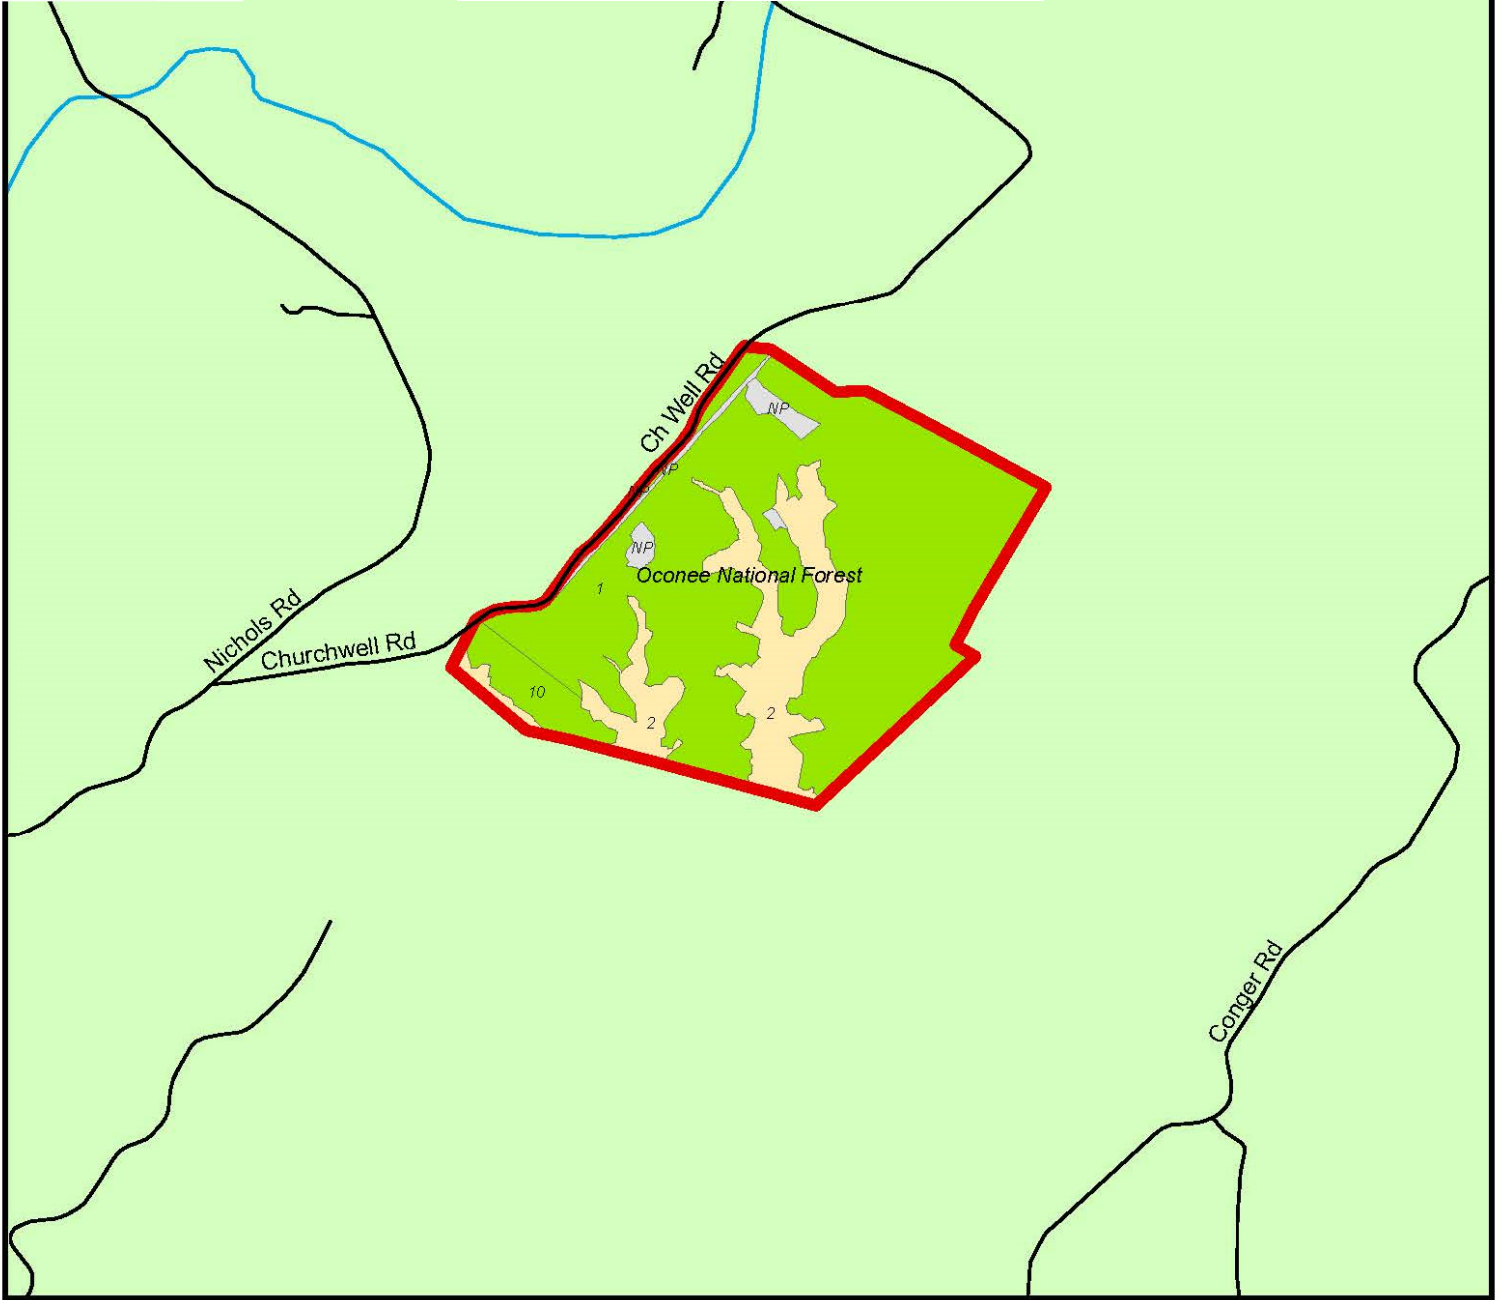

**Pine Ridge**  
 +/- 209.9 ACRES  
 Greene County, GA

**322D - G.L.C. Hodnett Split 1 - Stand Map**  
**322D - G.L.C. Hodnett Split 1**  
**Parcel # 13133Hb1022**  
 Greene County, GA - approx. 209.9 acres +/-

Stand #	Cover Type	Age	Acres
NP	Non Productive	NA	7.2
1	Pine Plantation >= 12 yr21		155.7
2	Hardwood	68	38.1
10	Pine Plantation >= 12 yr21		9.0

*Smaller stands have been excluded to fit in the allowable space*

SCALE: 1:18,000

The property depicted on this map has not been surveyed. The acreage is an estimate based upon GIS data. The volume information in this report is based on current information in the seller's inventory system. The information is subject to change due to harvest activities and/or updates resulting from routine maintenance of the inventory system. Neither the owner nor its officers, directors, employees or agents represent or warrant the accuracy or completeness of the ownership acreage, the cover type acreage, timber inventory species, grade or volumes, legal or practical access to the property, or operability.