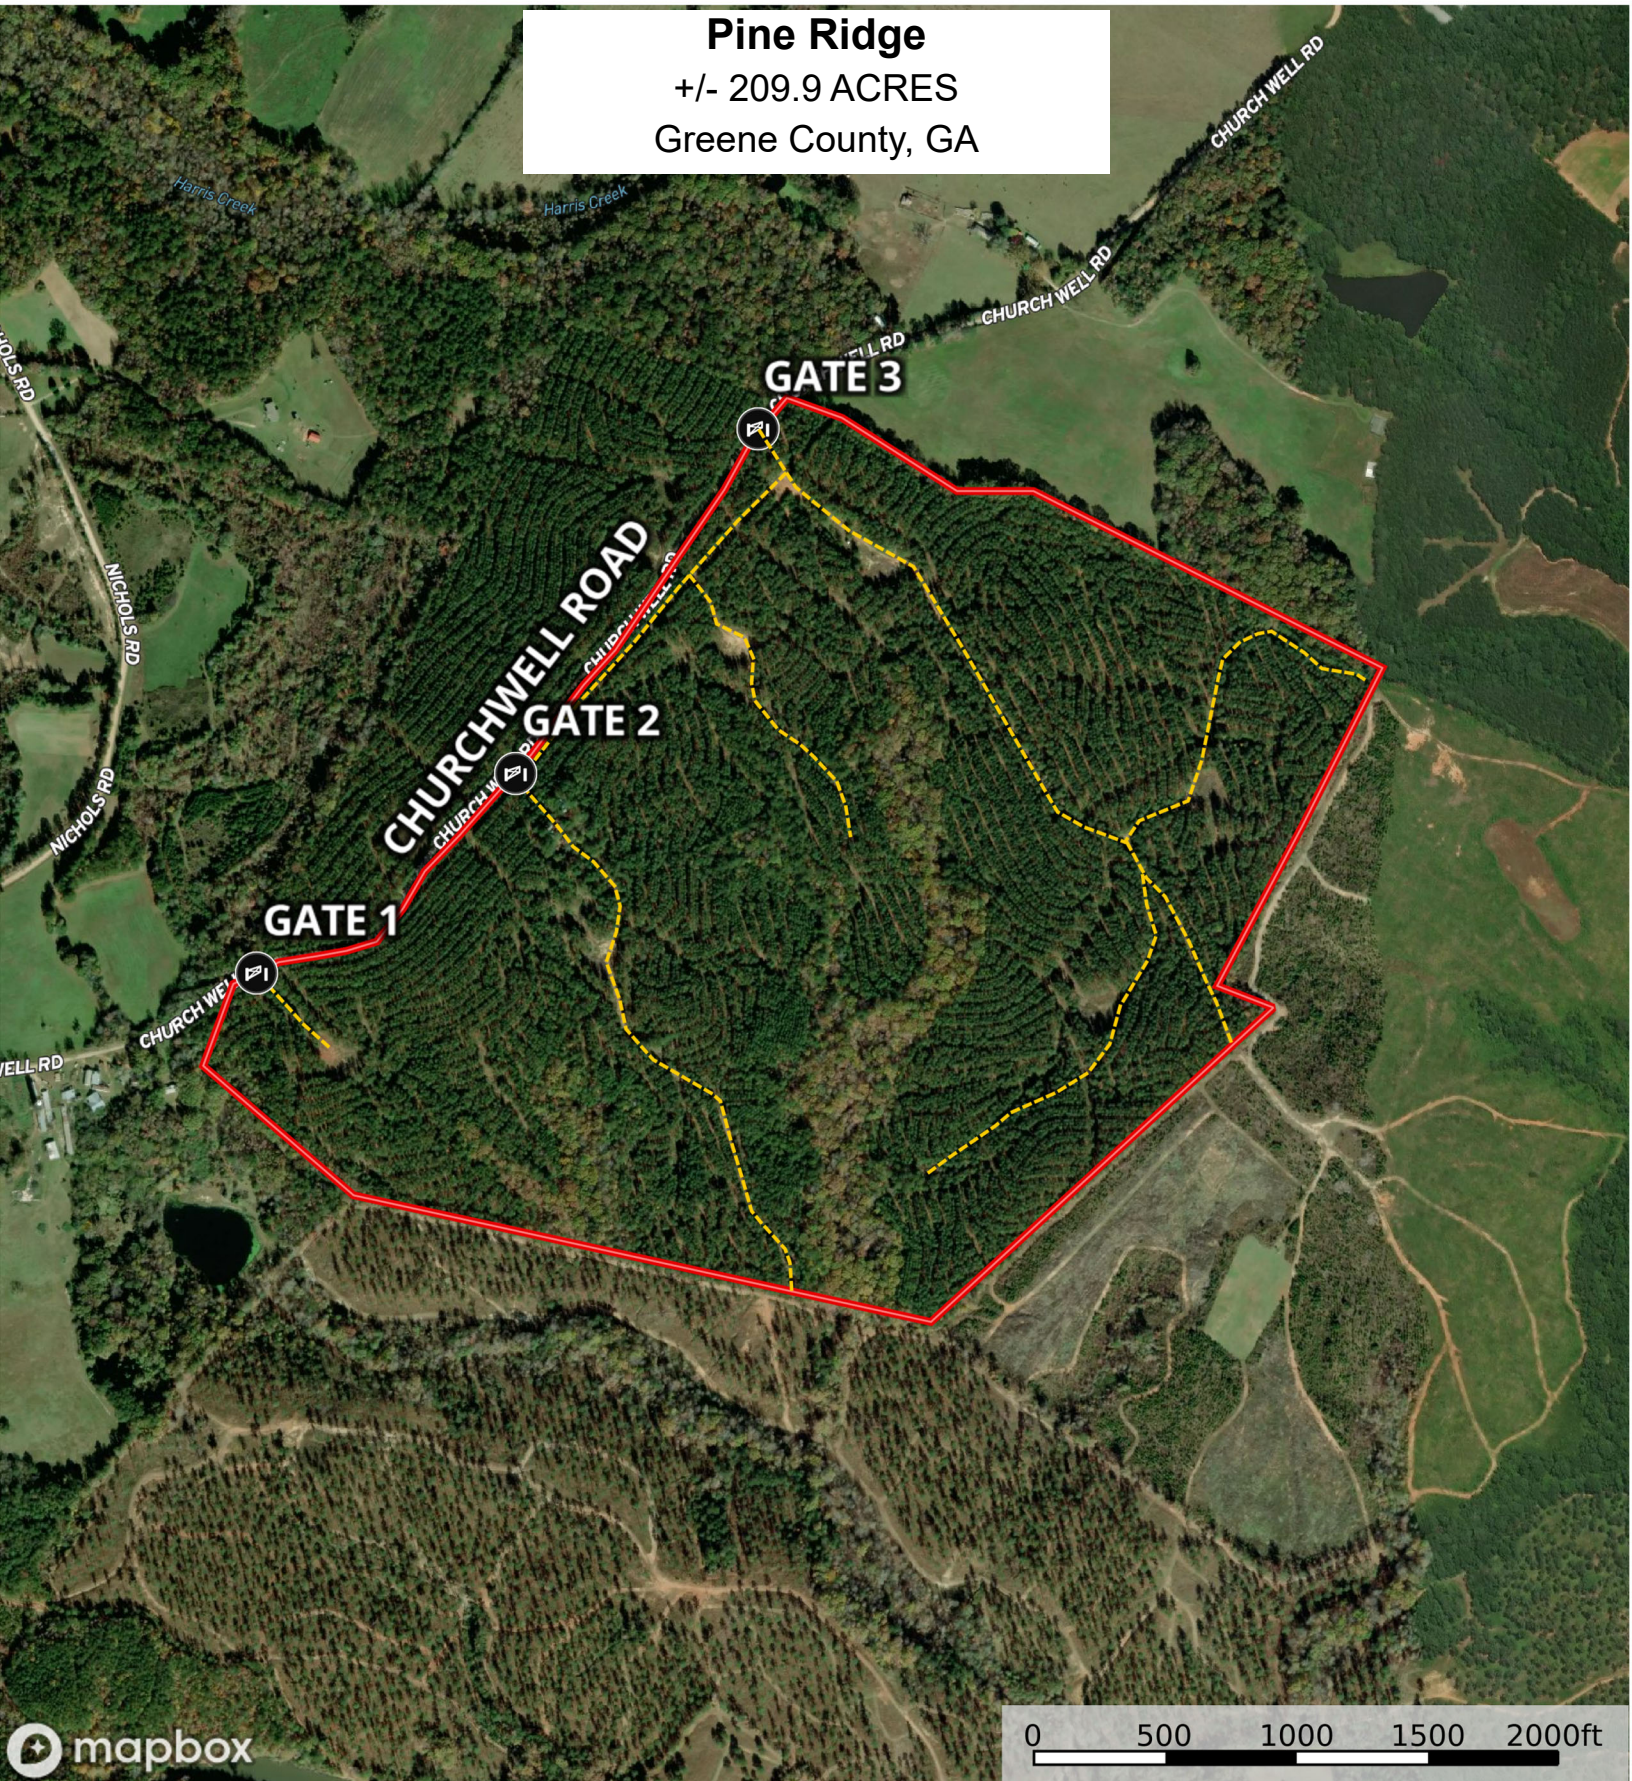

Pine Ridge
+/- 209.9 ACRES
Greene County, GA

mapbox

0 500 1000 1500 2000ft

Jesse Johnson, Broker
Georgia Registered Forester # 2725
706-614-4855

This map is for illustrative purposes only and is not a survey. Property boundaries are approximate.