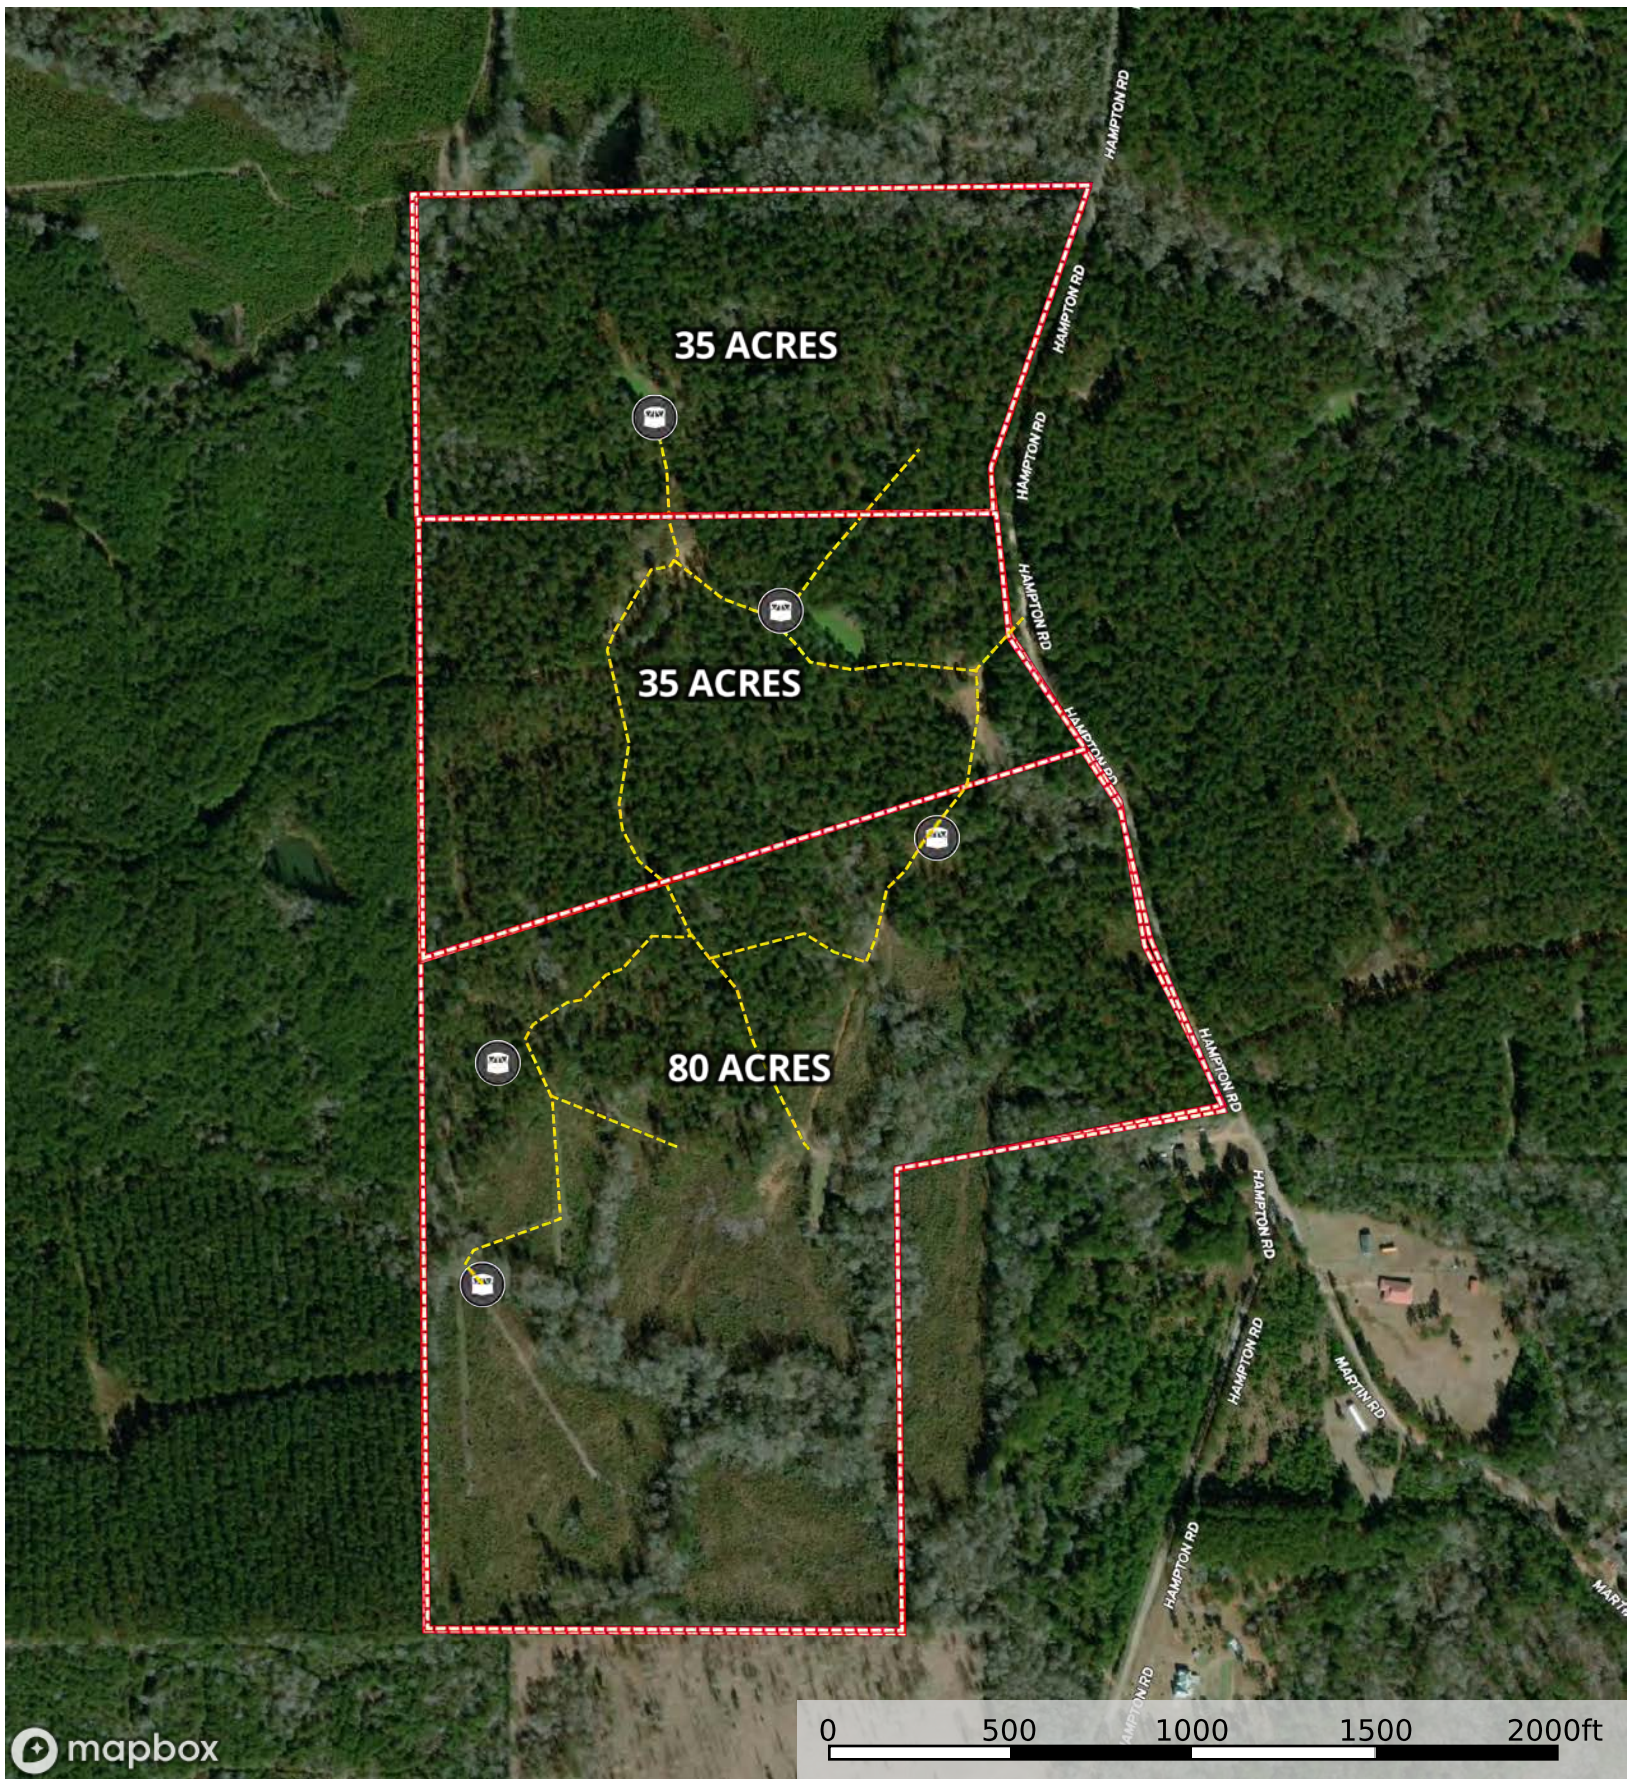

150 acres - Hampton Rd - Amite County

Amite County, Mississippi, 150 AC +/-

mapbox

Blind Road / Trail Boundary