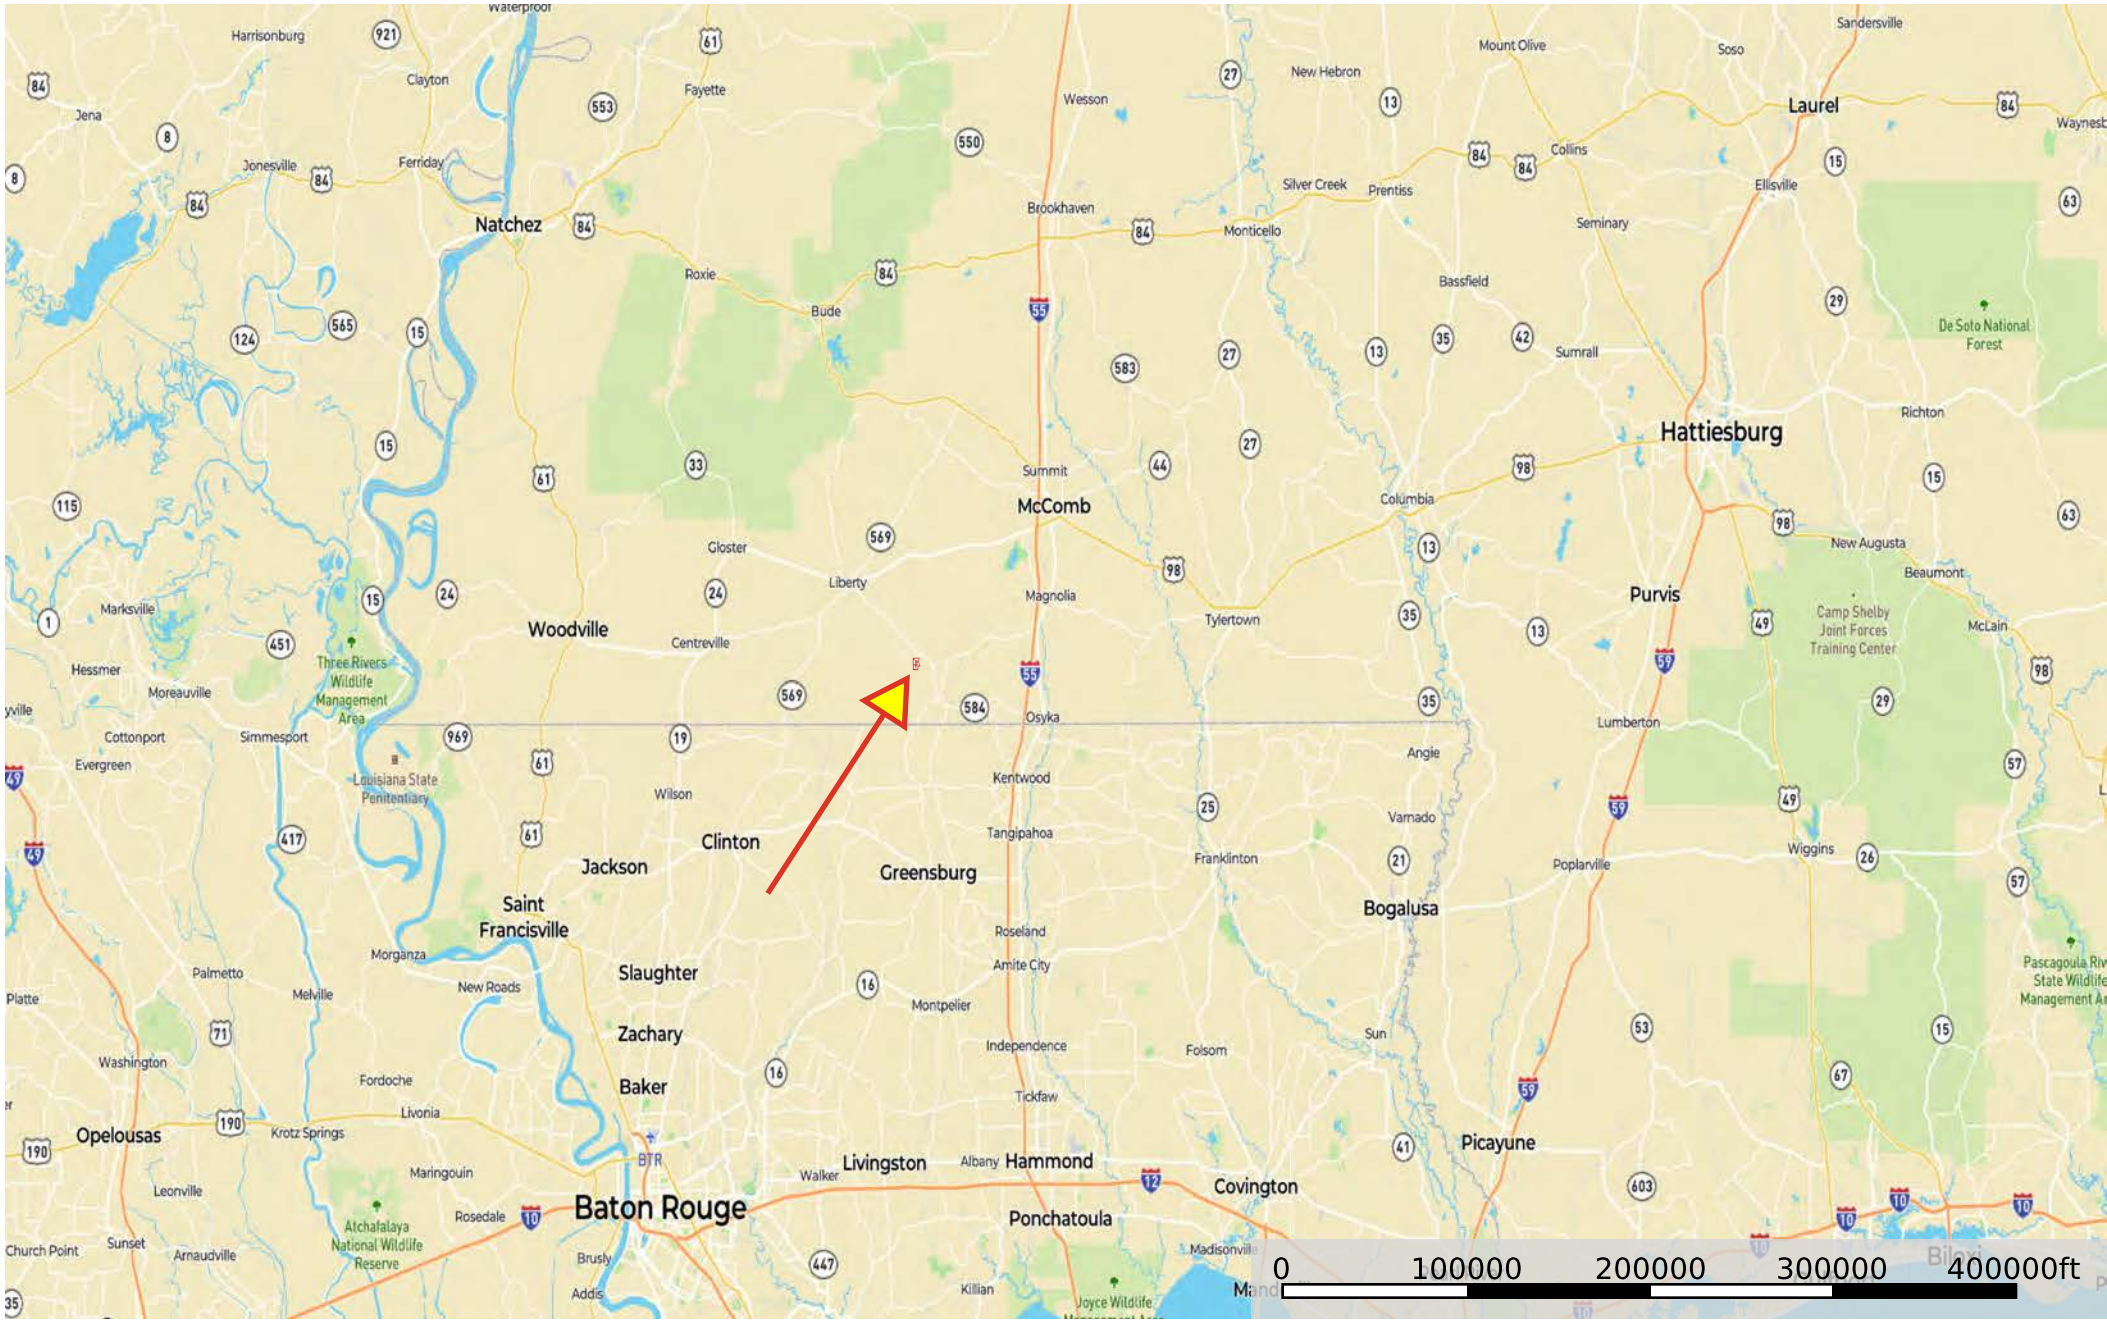

# 150 acres - Hampton Rd - Amite County

Amite County, Mississippi, 150 AC +/-

- Boundary
- Stream, Intermittent
- River/Creek
- Water Body

# 150 acres - Hampton Rd - Amite County

Amite County, Mississippi, 150 AC +/-

 Boundary

# 150 acres - Hampton Rd - Amite County

Amite County, Mississippi, 150 AC +/-

Google

Imagery ©2025 Airbus, CNES / Airbus,

Boundary