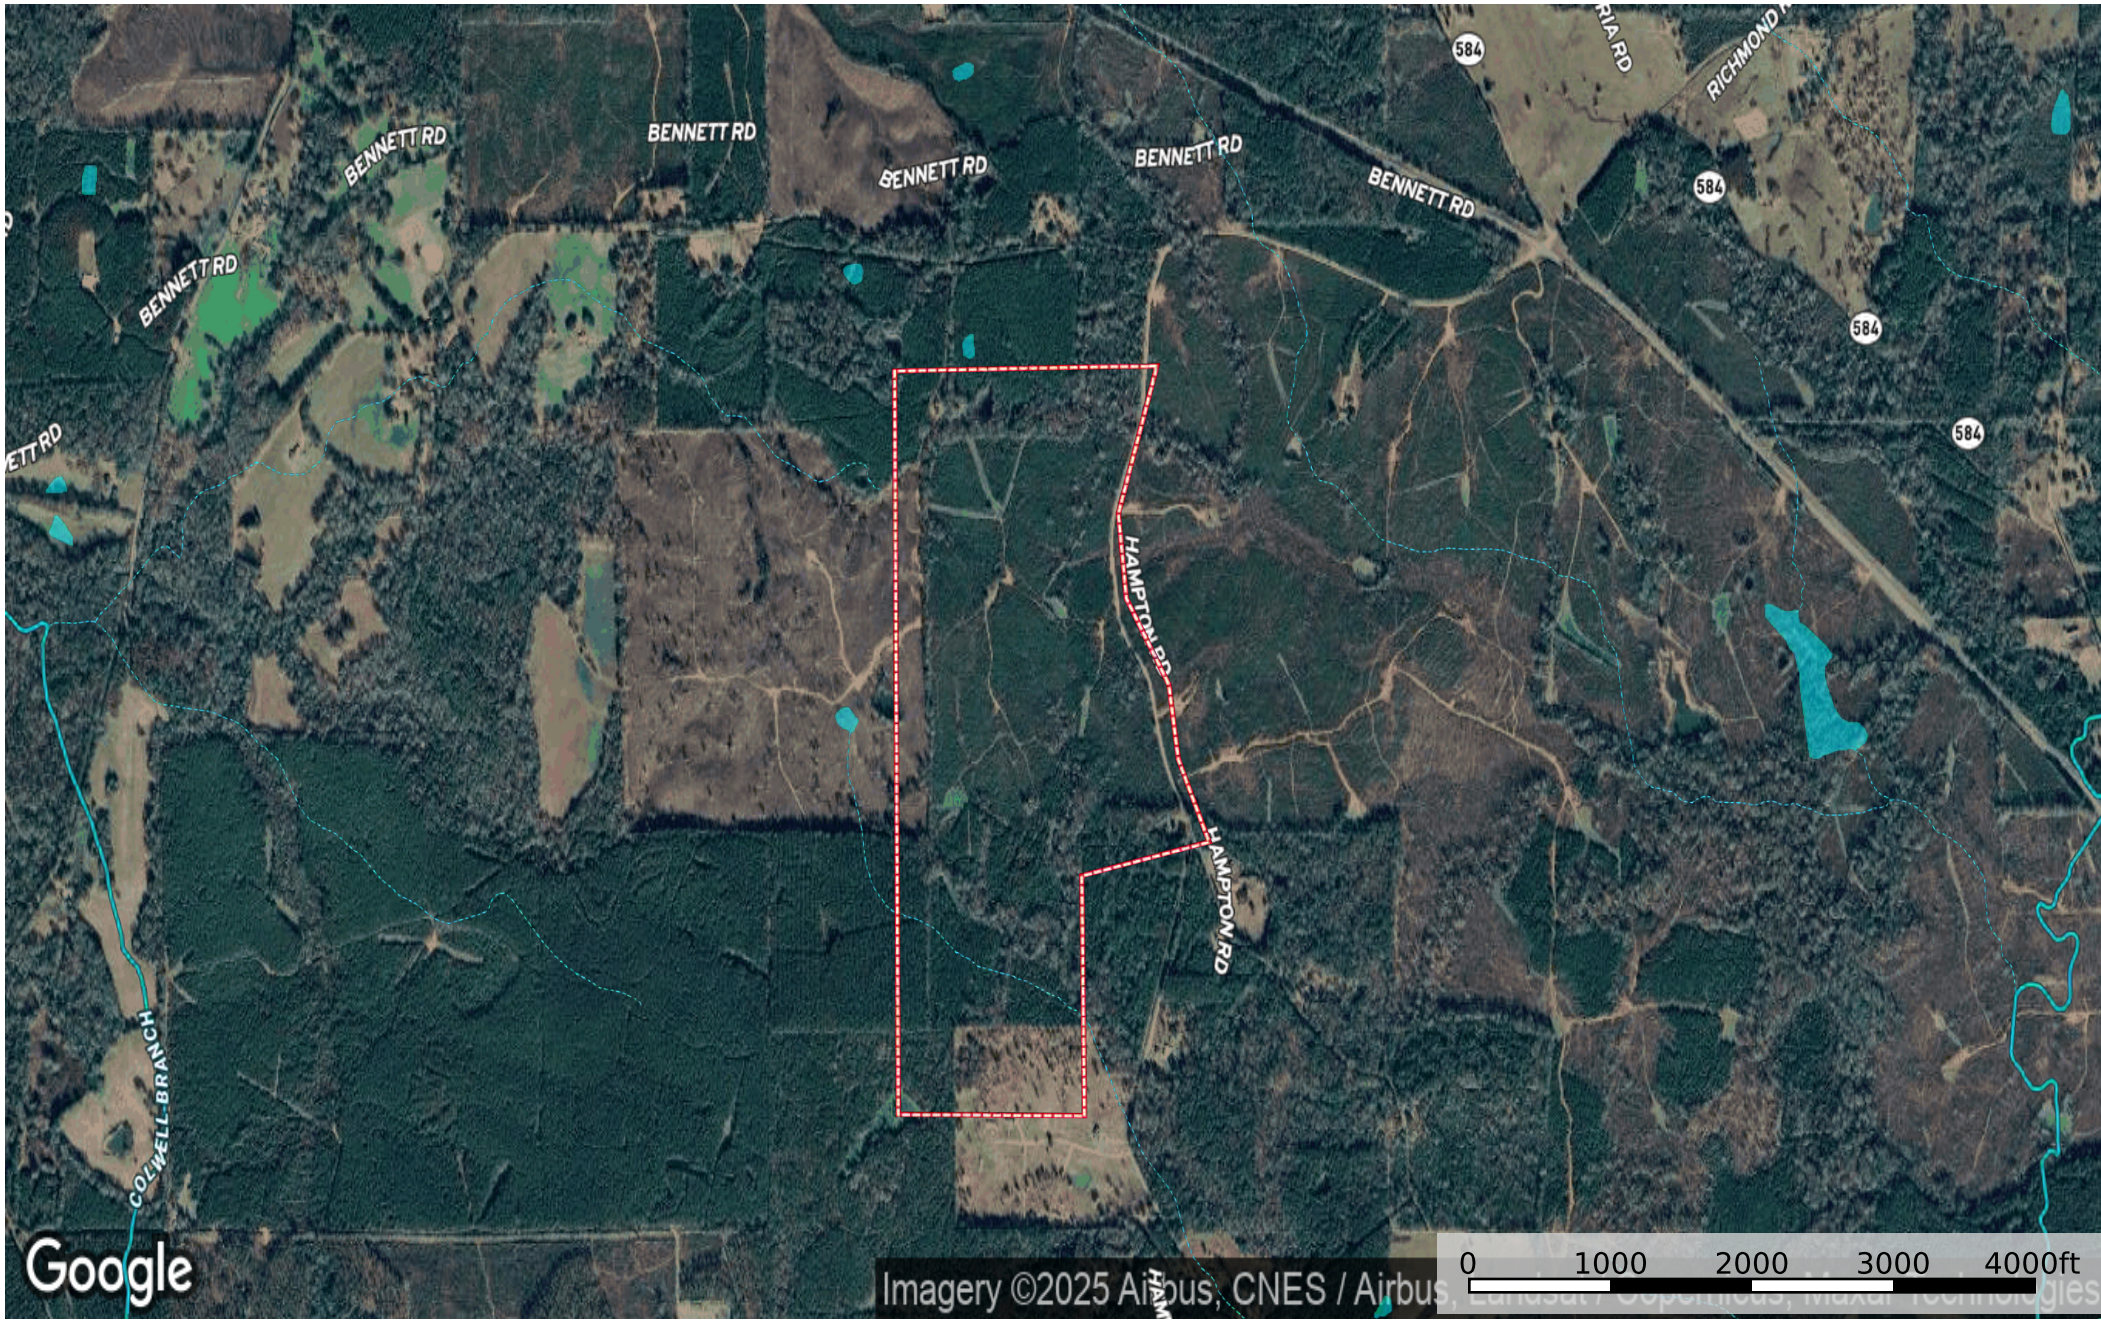

# 150 acres - Hampton Rd - Amite County

Amite County, Mississippi, 150 AC +/-

- Boundary
- Stream, Intermittent
- River/Creek
- Water Body

# 150 acres - Hampton Rd - Amite County

Amite County, Mississippi, 150 AC +/-

 Boundary

# 150 acres - Hampton Rd - Amite County

Amite County, Mississippi, 150 AC +/-

Google

Imagery ©2025 Airbus, CNES / Airbus,

Boundary