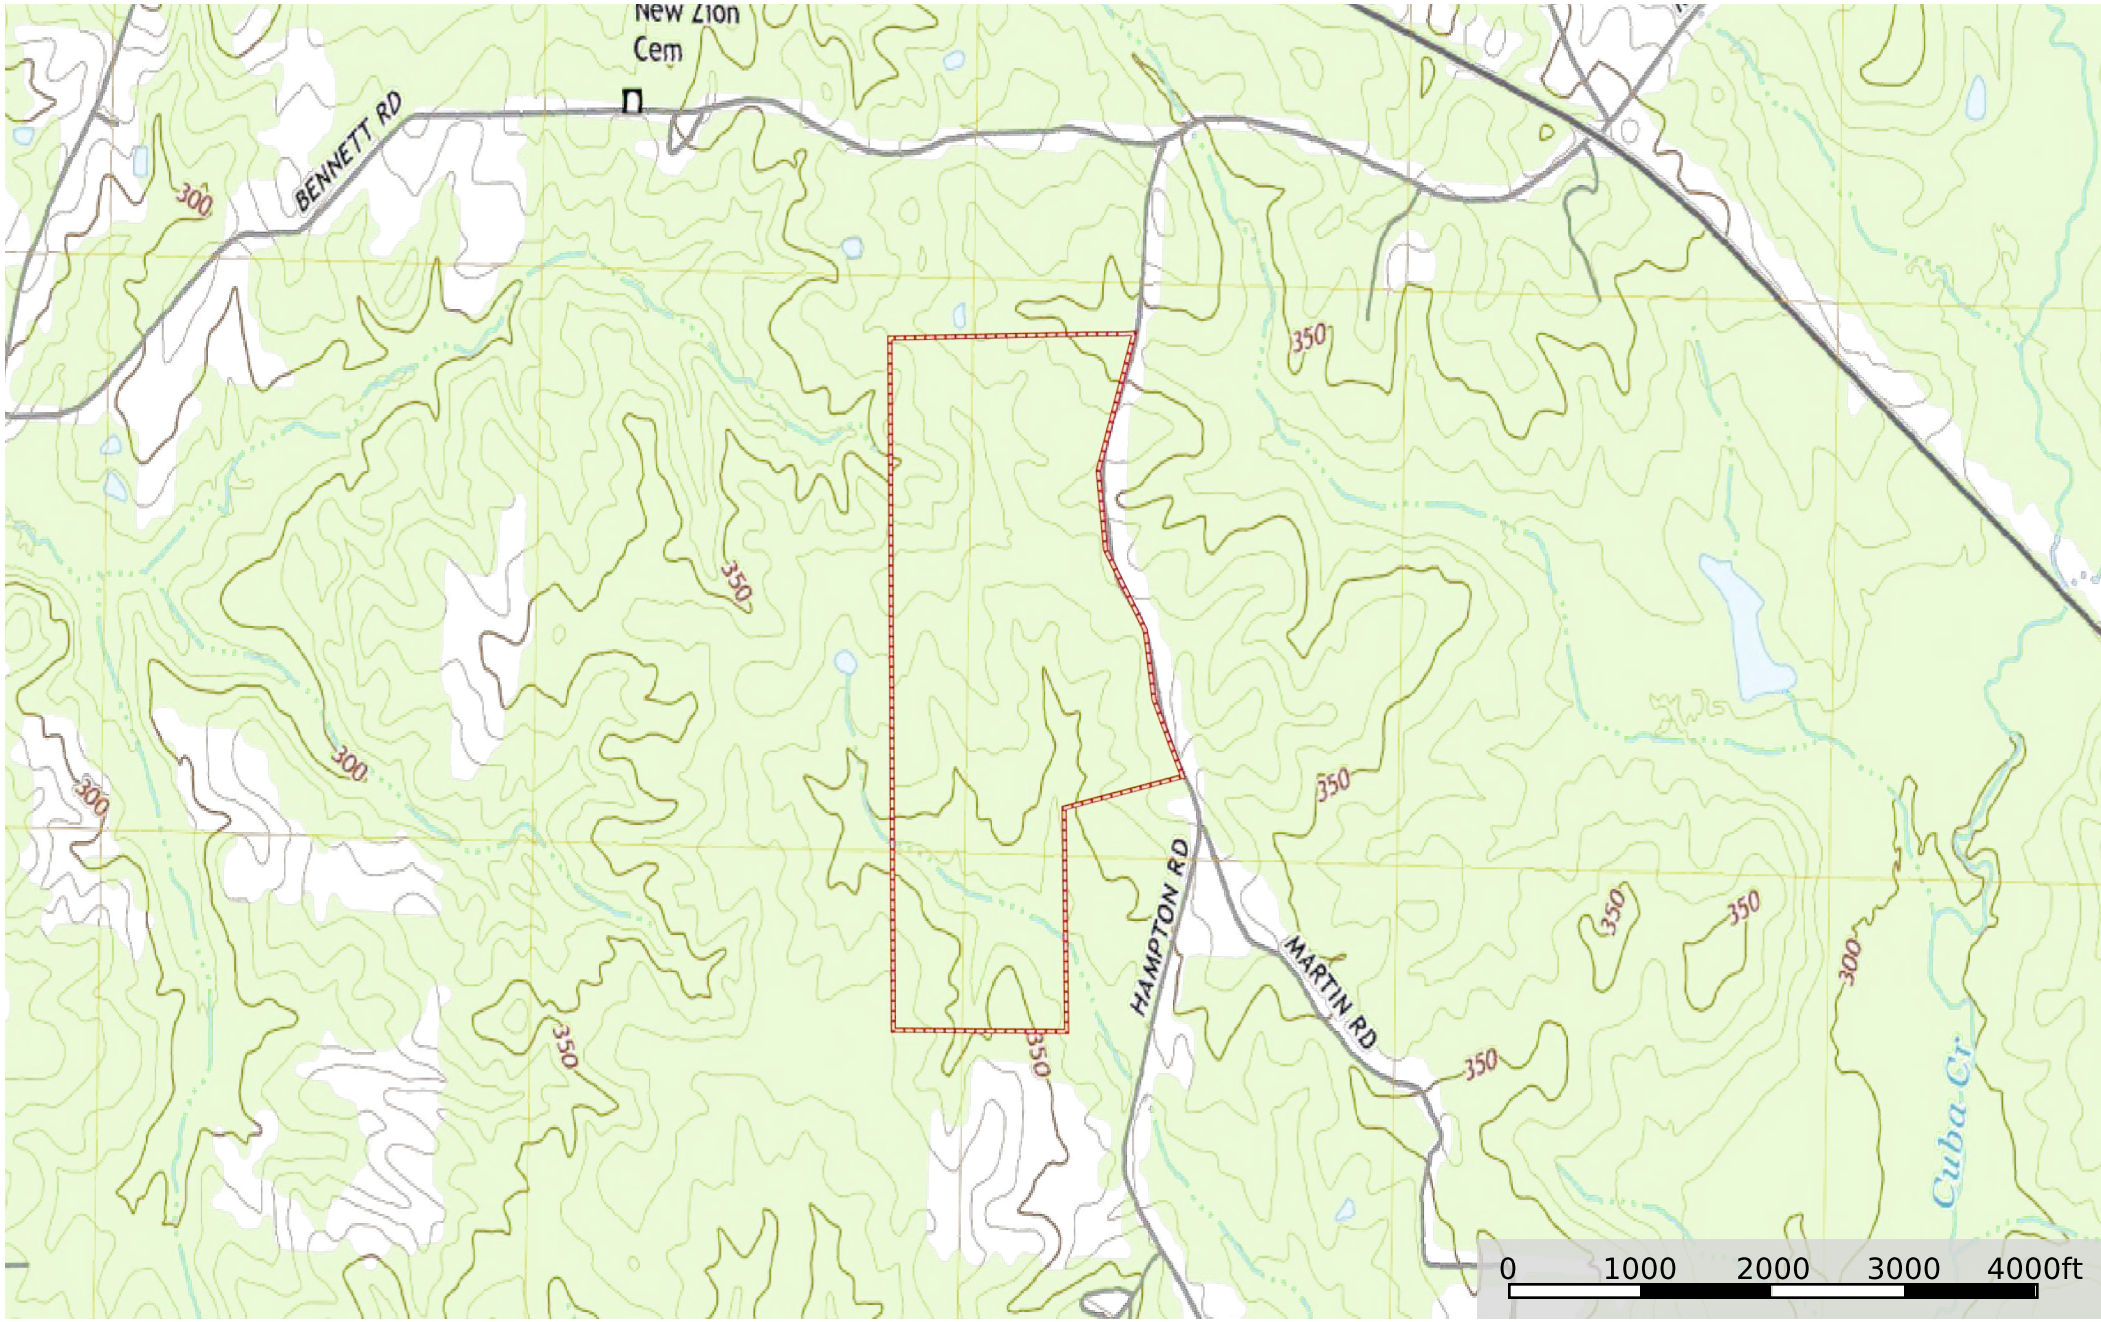

150 acres - Hampton Rd - Amite County

Amite County, Mississippi, 150 AC +/-

Boundary