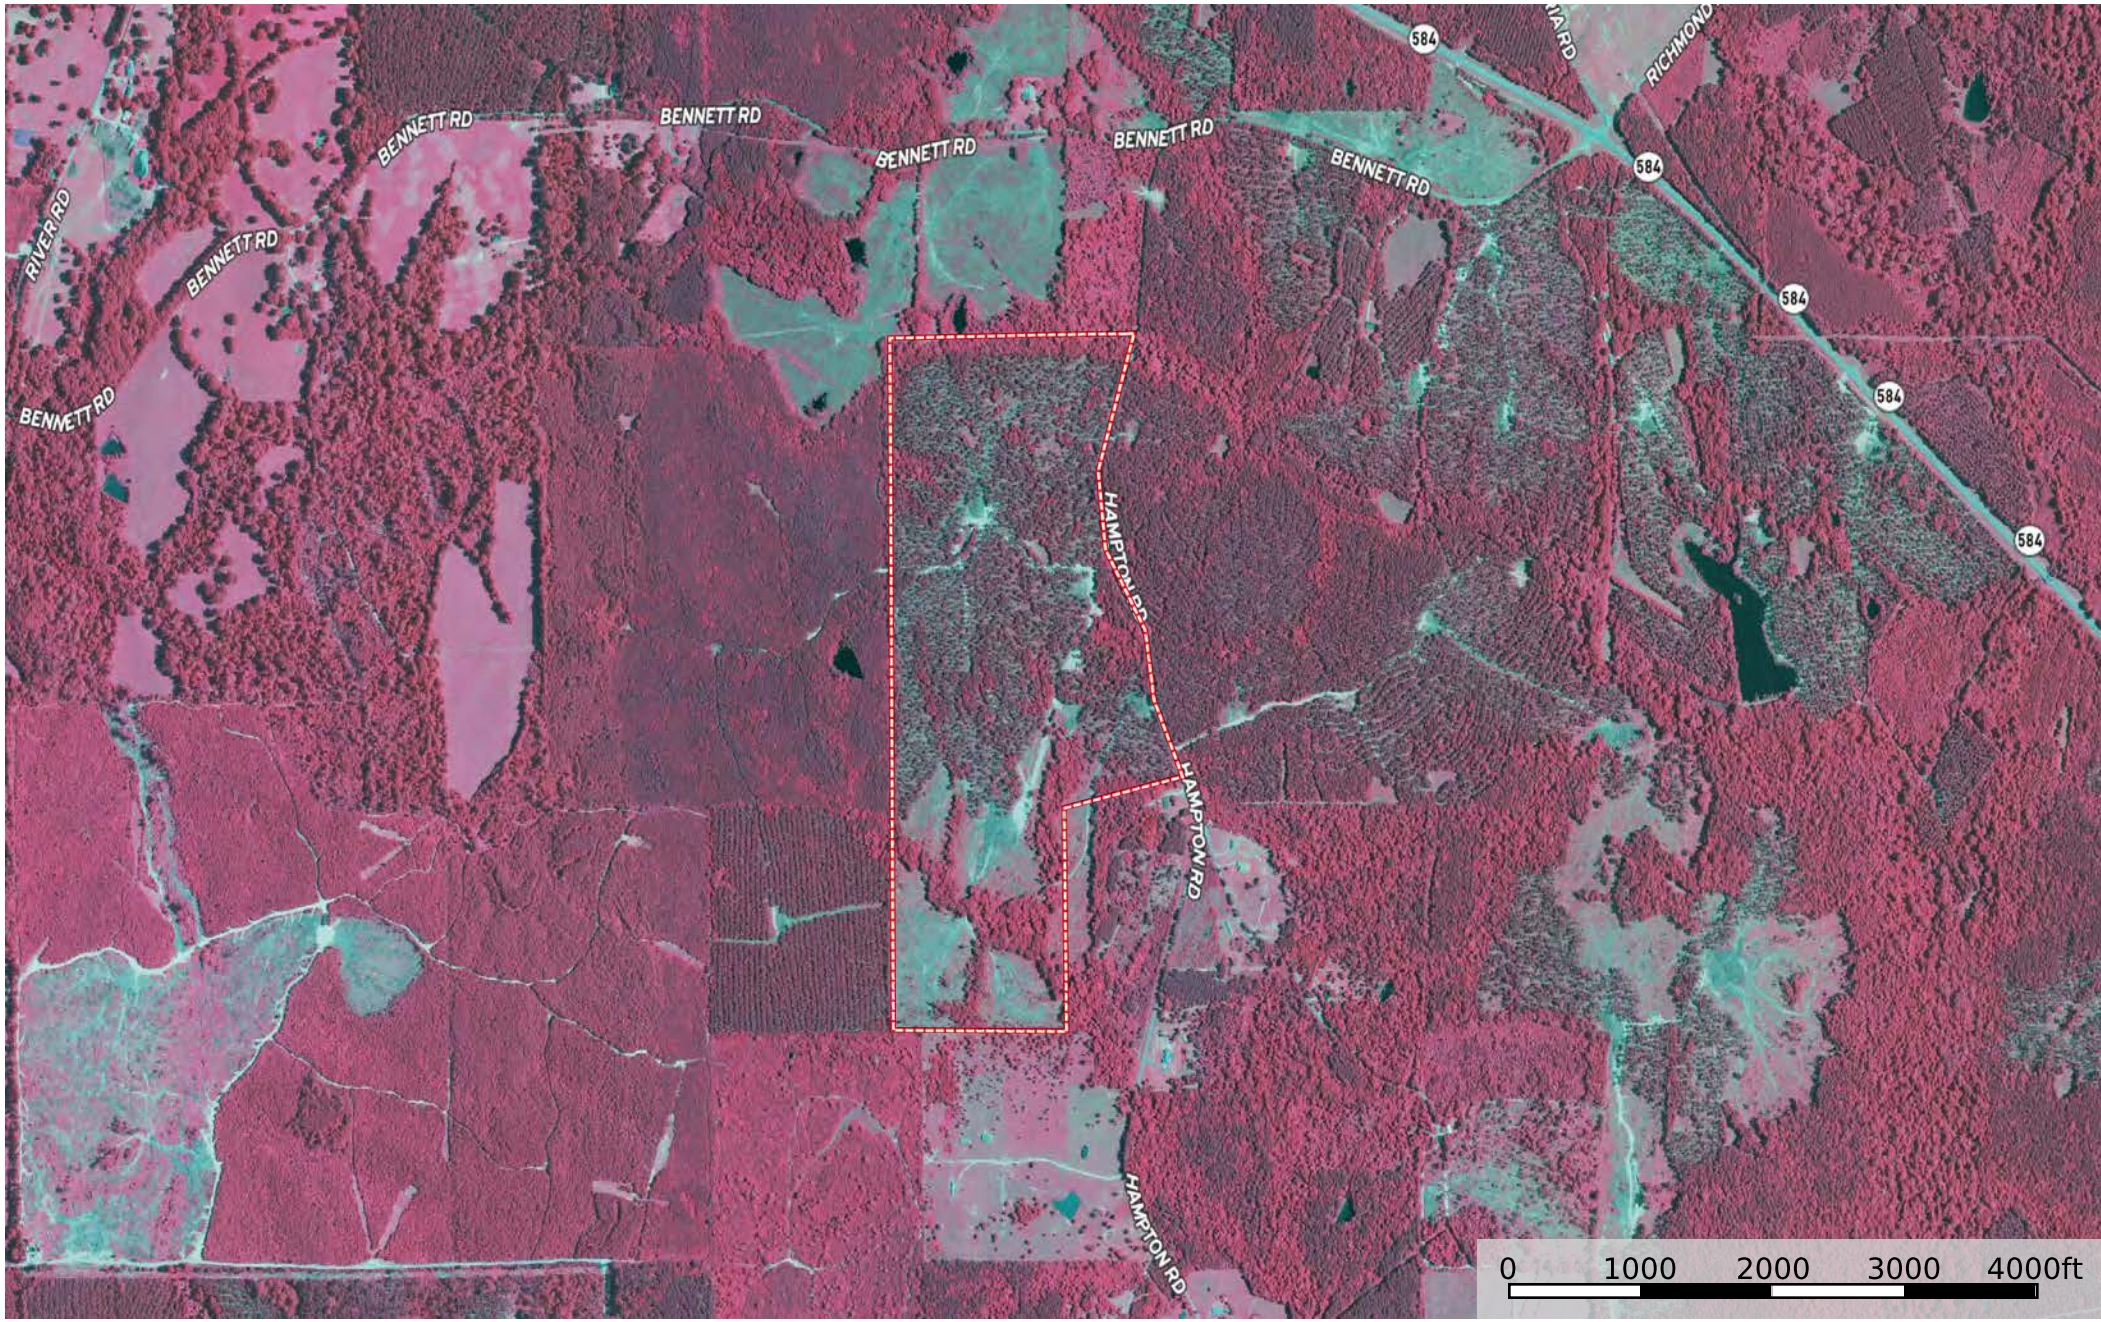

150 acres - Hampton Rd - Amite County

Amite County, Mississippi, 150 AC +/-

Boundary