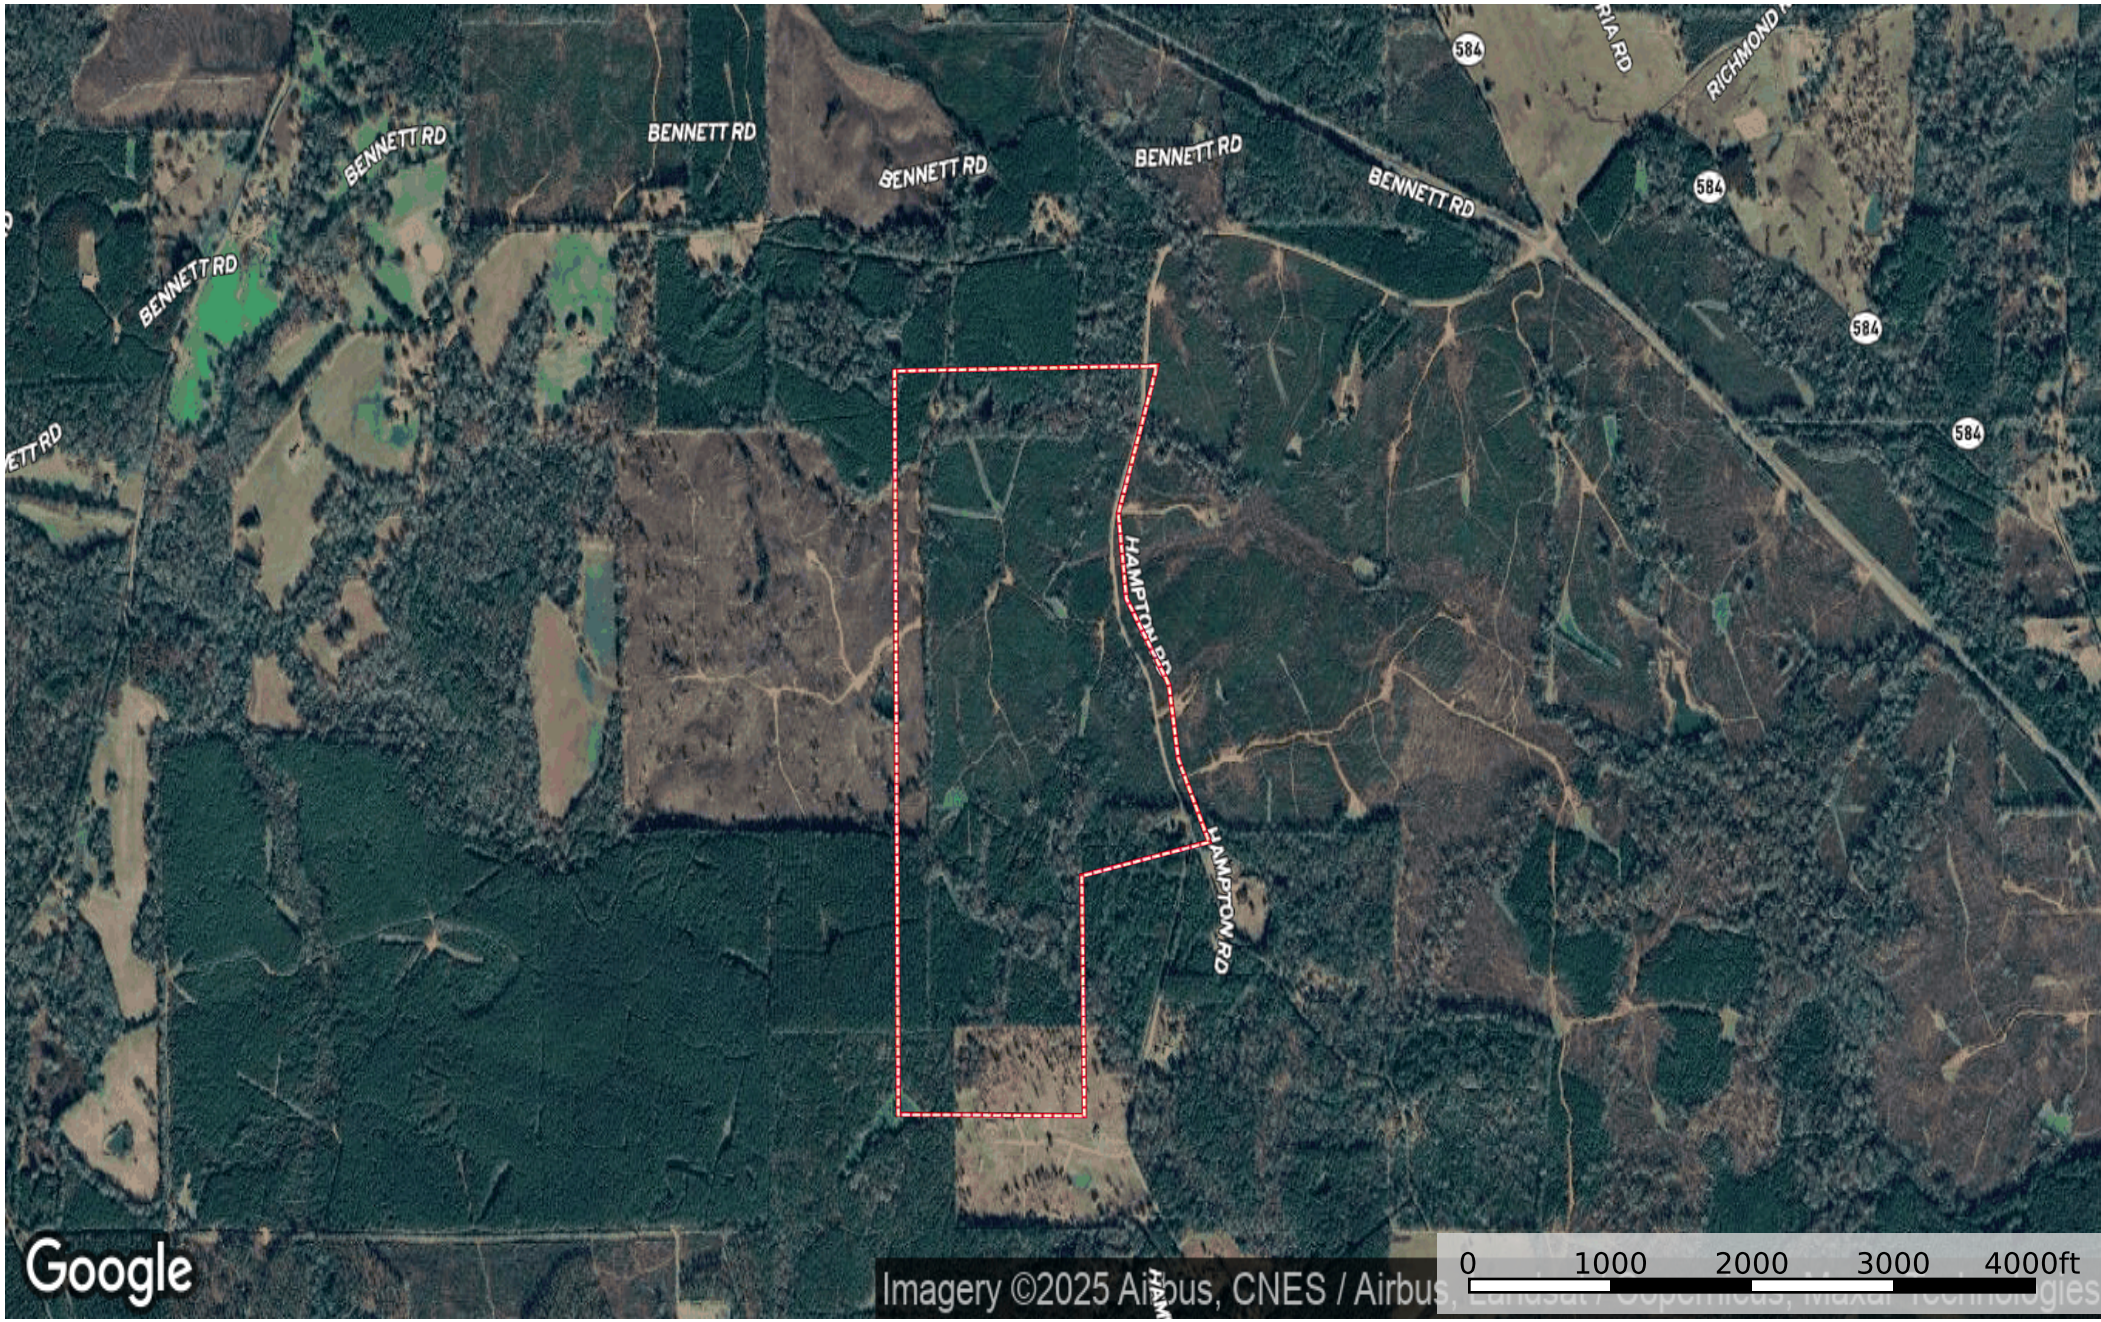

# 150 acres - Hampton Rd - Amite County

Amite County, Mississippi, 150 AC +/-

- Boundary
- Stream, Intermittent
- River/Creek
- Water Body

# 150 acres - Hampton Rd - Amite County

Amite County, Mississippi, 150 AC +/-

 Boundary

# 150 acres - Hampton Rd - Amite County

Amite County, Mississippi, 150 AC +/-

Google

Imagery ©2025 Airbus, CNES / Airbus,

Boundary